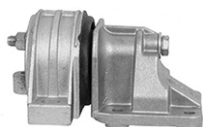

7

2.0 JTD

8071S71 **Support moteur G**
OE 1335125080 *Left engine mounting*