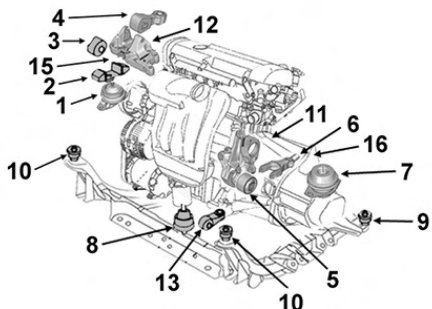

...Zafira

2706325
OE 684214

Support BV AV
Front gearbox mounting

NEW

13

2.0 CDTi 11/11- A20DT/H/L/R B20DTH/J/R Y20DT Z20DT

Combo...

Support moteur