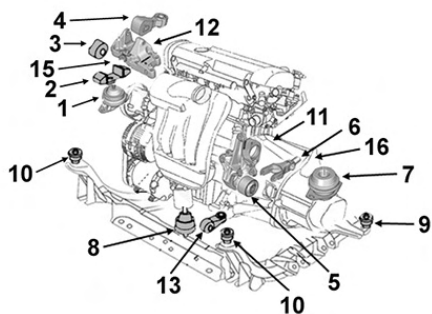

Mini Cab. R57 03/09-

Support moteur

Engine mounting

wspornik silnika

Подушка двигателя

Soporte motor

MINI

SASIC

2706242

Support moteur D

OE 22116778645

Right engine mounting

NEW

1

1.6i 16v. N12B16A N16B16A

2706070

Support moteur D

OE 22116782374

Right engine mounting

1

1.6i 16v. Cooper S N14B16A
BVM6 BVA6

1.6i 16v. Cooper S 03/10- N18B16A
BVM6 BVA6

1.6i 16v. JCW 210hp 155kw N14B16C
BVM6

2706069

Support moteur D

OE 22116779805

Right engine mounting

1

BVM6

1.6 D Cooper 110hp 82kw 10/10- N47C16A

2706239

Support BV

OE 22316784355

Gearbox mounting

NEW

7

BVM

1.6i 16v. One Cooper 03/10-05/15

1.6i Turbo Cooper S -06/10

1.6i Turbo Cooper S 03/10-05/15

1.6i Turbo Cooper S JCW -06/10

1.6i Turbo Cooper S JCW 03/10-05/15

1.6 D FAP Cooper 03/10-05/15

2.0 D FAP Cooper S 03/10-05/15

2706232

Support BV

OE 22316784357

Gearbox mounting

NEW

7

BVA

1.6i 16v. One Cooper 03/10-05/15

1.6i Turbo Cooper S 03/10-05/15

1.6i Turbo Cooper S JCW 03/10-05/15