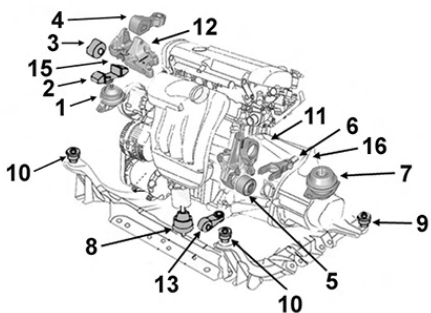

Megane I...

Support moteur

Engine mounting

wspornik silnika

Подушка двигателя

Soporte motor

4001349 **Support moteur D**
OE 7700785949 *Right engine mounting*

1

1.4i BA0E/0T
1.6i BA0F/0L/0S

4001737 **Support moteur D**
OE 8200277791 *Right engine mounting*

1

1.4i BA0V
1.4i 16v. BA0D/0W
1.6i BA1C K7M704
1.6i 16v. BA0B/00/04/1K
1.8i 16v. BA1A/1M