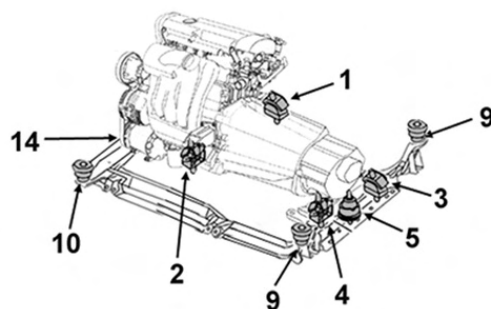

Classe E (212) 01/09-...

Support moteur

Engine mounting

wspornik silnika

Подушка двигателя

Soporte motor

2706330

OE 2122404117

Support moteur G

Left engine mounting

NEW

2

2.1 CDi 200 03/09-11/12 651925
2.1 CDi 220 250 03/09-11/12 651924

2706197

OE 2122404217

Support moteur D

Right engine mounting

NEW

1

2.1 CDi 200 03/09-11/12 651925
2.1 CDi 220 250 03/09-11/12 651924