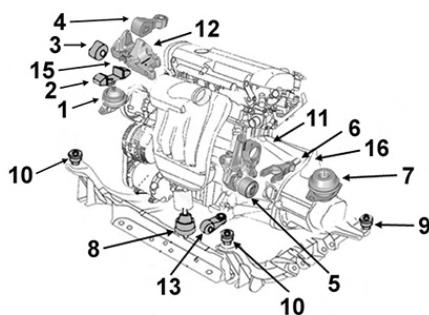

S-Max...

Support moteur

Engine mounting

wspornik silnika

Подушка двигателя

Soporte motor

2706079

OE 1723144

Support moteur D

Right engine mounting

1

2.0 TDCi	05/06-03/10	QXWA	BVM6 BVA6
2.0 TDCi FAP	05/06-12/04/11	QXWB	BVM6
2.0 TDCi FAP	04/07-03/10	AZWA	BVA 6
2.0 TDCi FAP	02/09-03/10	QXWB	BVA 6
2.0 TDCi	03/10-12/04/11	AZWC	BVM 6 BV Rob. 6
2.0 TDCi	03/10-12/04/11	KLWA TYWA	BVM6
2.0 TDCi	03/10-12/04/11	QXWA	BVM 6 BV Rob. 6
2.0 TDCi	03/10-12/04/11	UFWA	BVM 6 BV Rob. 6
2.0 TDCi	03/10-12/04/11	UKWA	BVM 6 BV Rob. 6
2.0 TDCi /FAP	03/10-12/04/11	TXWA	BVM 6 BV Rob. 6

2706081

OE 1434853

Biellette support AR

Rear rod holder

6

1.6i Turbo	03/10-	JTWA JTWB	BVM6
1.8 TDCi	05/06-	QYWA	BVM6
1.8 TDCi	03/10-	FFWA	BVM5
1.8 TDCi	03/10-	QYWA	BVM5
2.0 TDCi	05/06-03/10	QXWA	BVM6
2.0 TDCi FAP	05/06-	QXWB	BVM6
2.0 TDCi	03/10-	TYWA UKWA	BVM6
2.0 TDCi	03/10-	QXWA UFWA	BVM 6 BV Rob. 6
2.0 TDCi	03/10-	AZWC KLWA	BVM6
2.0 TDCi FAP	03/10-	TXWA	BVM 6 BV Rob. 6