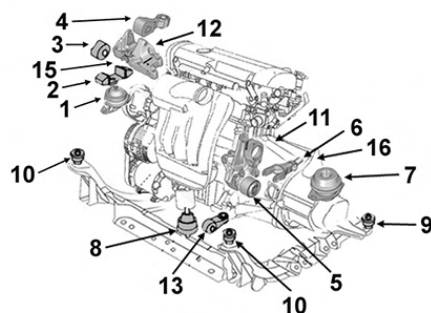

Coupé...

Support moteur

Engine mounting

wspornik silnika

Подушка двигателя

Soporte motor

9001325

Support moteur D

OE 7661889

Right engine mounting

1

2.0i 16v. 07/94-10/96 836A3

9001477

Support BV AR

OE 7644685

Rear gearbox mounting

7

2.0i 16v. 07/94-10/96 836A3