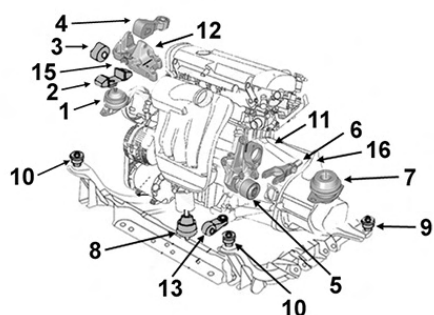

...Astra G

Support moteur

Engine mounting

wspornik silnika

Подушка двигателя

Soporte motor

2706289

OE 5684163

Support moteur AV cent.

Central front eng. mounting

NEW

8

2.2 DTi 07/02-10/05 Y22DTR