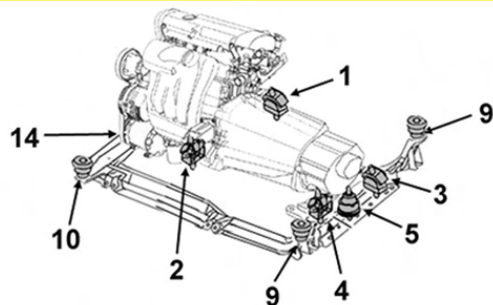

Classe SL (129) 03/89-10/01

Support moteur

Engine mounting

wspornik silnika

Подушка двигателя

Soporte motor

9002508

Support moteur AR

OE 2202400518

Rear engine mounting

5 BVA

2.8i 280 Ch- F140422
3.2i 320
5.0i 500
6.0i V12 600 Ch- F168817