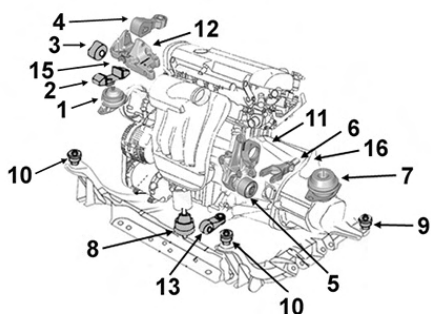

Support moteur

Engine mounting

wspornik silnika

Подушка двигателя

Soporte motor

8091331

OE 180933

Art. support mot. AR

Rear engine mounting bush

5 Ø int.10 Ø ext.70 long. tube int.53 ext.40

1.4 VTi	-20/07/09	EP3	BVM
1.6i 16v.	-20/07/09	EP6	
1.6i 16v. THP	-20/07/09	EP6DTS	BVM Rob. MC
1.6i THP 16v.	-20/07/09	EP6DT	BVM BE4R
1.6i THP 16v.	-02/03/09	EP6DT	BVM Rob. MC
1.6i THP 16v.	-02/03/09	EP6DT	BVA AL4
1.6 HDi	-25/11/09	DV6ATED4	BVM BE4R
1.6 HDi	-25/11/09	DV6TED4	
1.6 HDi FAP 90hp 66kw	-25/11/09	DV6TED4B	

2700025

OE 180944

Art. support mot. AR

Rear engine mounting bush

5 Ø int.10 Ø ext.70 long. tube int.53 ext.40

1.4 VTi	21/07/09-	EP3	BVM
1.4 VTi		EP3C	BVM BE4R
1.6i 16v.	21/07/09-	EP6	
1.6i 16v.		EP6C	
1.6i 16v. Turbo		EP6CDT	BVM BE4R BV Rob. MC
1.6i 16v. THP	21/07/09-	EP6DTS	BVM Rob. MC
1.6i 16v. THP		EP6CDTX	BVM Rob. MC
1.6i THP 16v.	21/07/09-	EP6DT	BVM BE4R
1.6i THP 16v.	03/03/09-	EP6DT	BVM Rob. MC
1.6i THP 16v.	03/03/09-	EP6DT	BVA AL4
1.6 HDi	26/11/09-	DV6ATED4	BVM BE4R
1.6 HDi		DV6DTED	
1.6 HDi	26/11/09-	DV6TED4	
1.6 HDi		DV6C	BV Rob. MC
1.6 HDi FAP 90hp 66kw	26/11/09-	DV6TED4B	

2700024

OE 180940

Art. support mot. AR

Rear engine mounting bush

5 Ø int. 10 Ø ext. 34 long. tube int. 50 ext. 40

2.0i 16v.	EW10A
2.0 HDi	DW10BTED4
2.0 HDi FAP	DW10CTED4

8003201

OE Part/oe 1807AA

Art. support mot. D inf. AR

Rear lower right engine mounting bush

5 Ø int.10 Ø ext.65 long. tube int.53 ext.40

1.6i 16v. ETH Sauf Bioflex	TU5JP4 BE4R