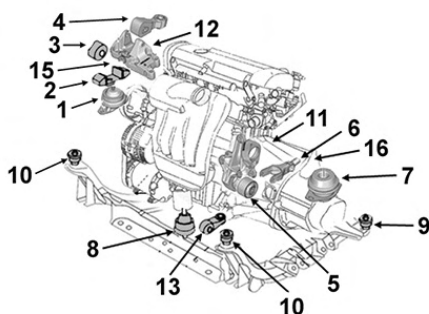

...Marea...

Support moteur

Engine mounting

wspornik silnika

Подушка двигателя

Soporte motor

9001476 OE 7792020		Support moteur AR <i>Rear engine mounting</i>		9001475 OE 46446931		Support moteur AR <i>Rear engine mounting</i>	
	5	1.6i 16v. /Week End	09/96-10/01		5	1.8i 16v.	09/96-09/98
		2.0i 20v. /Week End	09/96-12/02			BVM BVA	
9002421 OE 46781213		Support moteur AR <i>Rear engine mounting</i>		9001478 OE 46407326		Support moteur AR D <i>Right rear engine mounting</i>	
	5	1.9 TD	01/99-09/00		5	1.9 TD	09/96-
		1.9 JTD	03/99-12/02				
		2.4 JTD	03/99-09/00				
9001488 OE 7778563		Support BV G <i>Left gearbox mounting</i>					
	7	1.6i 16v. /Week End	06/96-12/02	BVM			
9002419 OE 46465201		Support BV AV <i>Front gearbox mounting</i>					
	7	1.9 TD	09/96-02/99				
		2.4 TD	09/96-09/98