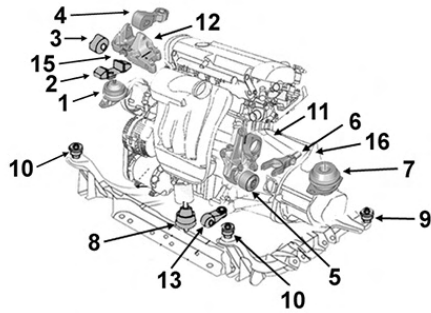

Brava...

Support moteur

Engine mounting

wspornik silnika

Подушка двигателя

Soporte motor

FIAT

SASIC

9001906 OE 7778602	Support moteur D <i>Right engine mounting</i>	9001325 OE 7661889	Support moteur D <i>Right engine mounting</i>
	1 1.6i 16v. 09/95-12/01 BVM BVA		1 1.9 D 09/95-10/98
2706107 OE 50501684	Support moteur D <i>Right engine mounting</i>	9001478 OE 46407326	Support moteur AR D <i>Right rear engine mounting</i>
NEW	1 1.9 TD 10/95-12/01 1.9 JTD 10/98-12/01		5 1.2 10/98-12/00
9001476 OE 7792020	Support moteur AR <i>Rear engine mounting</i>	9001475 OE 46446931	Support moteur AR <i>Rear engine mounting</i>
	5 1.6i 16v. 09/95-12/01 BVM BVA Sauf clim. 2.0 09/95-12/01		5 1.8 09/95-12/01
9002421 OE 46781213	Support moteur AR <i>Rear engine mounting</i>	9001488 OE 7778563	Support BV G AV <i>Front left gearbox mounting</i>
	5 1.9 TD 1.9 JTD 10/98-12/00		7 1.6i 16v. 09/95-12/00 BVM