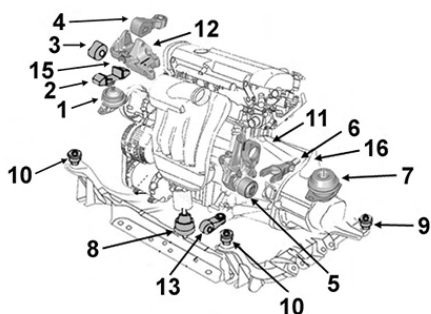

...Brava

Support moteur

Engine mounting

wspornik silnika

Подушка двигателя

Soporte motor

9002419

OE 46465201

Support BV AV

Front gearbox mounting

7

1.9 TD 10/96-10/98

9002420

OE 60656524

Support BV AR

Rear gearbox mounting

7

1.9 JTD 10/98-12/00

9002417

OE 7764414

Support moteur AV cent.

Central front eng. mounting

8

1.4 10/95-10/98