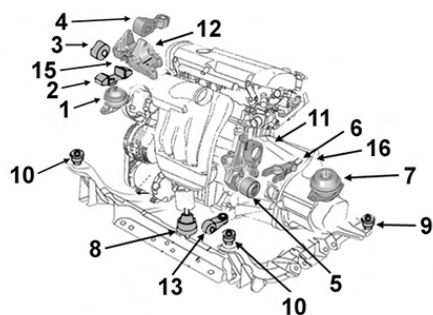

Gearbox mounting

NEW

6

2.2 TDCi 17/04/06-30/12/14 Duratorq

Tourneo Connect

Support moteur

Engine mounting

wspornik silnika