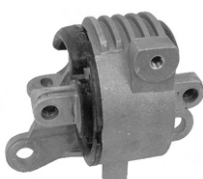

7

1.2		
1.2i 16v.	09/99-	BVA
1.3		
1.4	02/96-