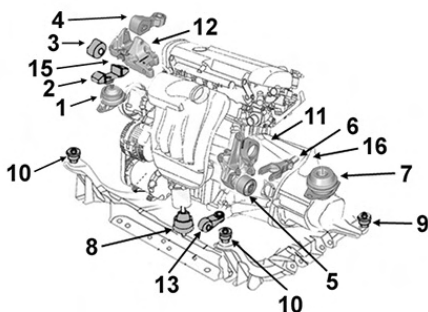

Laguna III Estate...

Support moteur

Engine mounting

wspornik silnika

Подушка двигателя

Soporte motor

RENAULT

2704031 Biellette support sup. D OE 113560381R <i>Right upper rod holder</i>		4001782 Biellette support sup. D OE 8200358666 <i>Right upper rod holder</i>		
	4 BVM 1.5 DCi 10/07- KT0A/1A K9K780		4 2.0 16v. Turbo 11/10- KT0G/0H/0Y/15/18 F4R811/13	
	2704027 Biellette support sup. D OE 113560001R <i>Right upper rod holder</i>			
	4 2.0 DCi 10/07- BVM KT0J/1J/2B/3B/EJ/FB KT0K/1K/2C/3C/EK/FC KT0J/1J/2B/3B/EJ/FB KT0K/1K/2C/3C/EK/FC M9R742 KT2B/3B/FB KT2C/3C/FC M9R744 M9R746 2.0 DCi FAP 10/07- BVM KT0M/1M/EM M9R800 KT2A/3A/4A/D4/DA/F4/FA M9R802 KT2E/3E/3N/CE/DE/DN/FE/FN M9R816 KT11/2D/2W/3D/3W/B1/DD/DW/E1/FD/FW M9R802/14/15/20 2.0 DCi FAP 10/07- BVA KT01/09/11/19/B1/E1/E9 M9R805 KT09/0N/19/1N/BN/E9/EN M9R809			
	2704029 Biellette support sup. D OE 113560003R <i>Right upper rod holder</i>		2704028 Biellette support sup. D OE 113560002R <i>Right upper rod holder</i>	
	4 3.0 DCi 04/08- KT03/13 V9X891		4 BVA 3.5i V6 24v. KT0C V4Y713	
	2704026 Biellette support inf. OE 112380015R <i>Lower rod holder</i>			
	6 1.5 DCi 1.6i Turbo 10/07- 2.0i 16v.	K9K KT0D/1D K4M824 M4R704/26	BVM