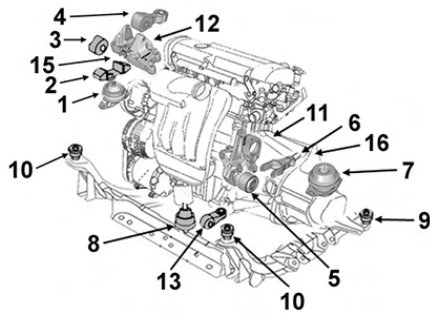

Tiguan...

Support moteur

Engine mounting

wspornik silnika

Подушка двигателя

Soporte motor

VOLKSWAGEN

2706208

OE 5N0199855F

Biellette support AR

Rear rod holder

NEW

6

BVM6

1.4 TSi	08/01/10-12/12	BWK CAVA CAXA	PR 0EN
1.4 TSi	01/13-12/15	CAVA/VD/XA CTHD	
1.4 TSi	01/16-	Ch- 5NZG-000001 CAVA/VD/XA CTHD	
2.0 TFSi	08/01/10-12/12	CAWA/WB CCTA	PR 0EN
2.0 TSi	08/01/10-12/12	CCZA/ZC	PR 0EN

2706151

OE 7N0199855A

Biellette support AR

Rear rod holder

NEW

6

1.4 TSi	01/12-	CZDA/DB		
2.0 TDi /FAP /4WD		CFFA/FB/FD/GB/GC CLJA	BVM	PR 0EN
2.0 TDi FAP /4WD	-12/11	CBAA/AB/BA/BB	BVM	PR 0EN
2.0 TDi FAP /4WD	01/12-	CUVC/VE/WA	BVM	PR 0EN

2706119

OE 3C0199555AA

Support BV

Gearbox mounting

NEW

7

BVM6 PR 0EN

1.4 TSi	01/08-	BWK CAVA/D CAXA CTHA/D	
2.0 TFSi	01/08-	CAWA/B CCTA CCZA/B/C/D	
2.0 TDi	01/08-	CBAA/AB CBBA/B CFFA/B/D CFGB/C CLJA	

2706141

OE 5N0199555

Support BV

Gearbox mounting

NEW

7

Repère vert

BVM6 PR 0EU

1.4 TSi	-04/11	BWK CAVA/WA/XA	
2.0 TFSi TSi	-04/11	CAWA/WB CCZA/ZC	
2.0 TDi	-04/11	CBAA/AB/BA/BB CFFA/FB/GB