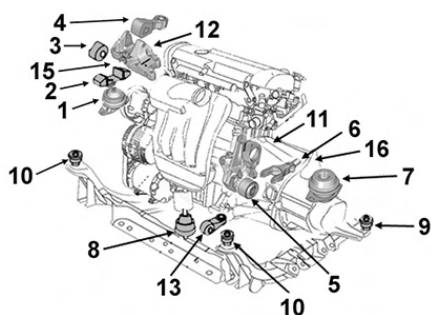

Sharan...

Support moteur

Engine mounting

wspornik silnika

Подушка двигателя

Soporte motor

VOLKSWAGEN

2706169 OE 7M3199132N NEW	Support moteur D <i>Right engine mounting</i> 1 Repère jaune BVA 1.8i 20v. Turbo Conduite à G -06/00 AJH 2.0i 8v. /GPL 07/00-05/10 ATM 2.0i 8v. /GPL Conduite à G -06/00 ADY	2706165 OE 7M3199132R NEW	Support moteur D <i>Right engine mounting</i> 1 Repère violet blanc BVM 1.8i 20v. Turbo Conduite à G 07/00-05/10 AWC 2.0i 8v. /GPL 07/00-05/10 ATM
2706168 OE 7M3199132M NEW	Support moteur D <i>Right engine mounting</i> 1 Repère vert Conduite à G 1.8i 20v. Turbo -06/00 AJH BVM 1.8i 20v. Turbo 07/00-05/10 AWC BVA 2.0i 8v. /GPL -06/00 ADY BVM	9001979 OE 7M0199132AH	Support moteur D <i>Right engine mounting</i> 1 repère marron 1.9 TDi -12/00 1Z AHU
2706273 OE 7M3199132T NEW	Support moteur D <i>Right engine mounting</i> 1 BVA 5 1.9 TDi 01/96-12/00 ANU AUY AVG 1.9 TDi 01/06-12/10 BVK 1.9 TDi 01/01-12/10 AUY	9001982 OE 7M3199132AA	Support moteur D <i>Right engine mounting</i> 1 repère marron et repère blanc BVM 6 1.9 TDi 01/01-12/10 ANU AUY 1.9 TDi 01/10-12/10 BVK 2.0 TDi 01/03-12/10 ASZ BTB 2.0 TDi 01/06-12/10 BRT BVH
2706208 OE 5N0199855F	Biellette support AR <i>Rear rod holder</i> 6 1.4 TSi PR 0EN 01/11- -ch 7NZGV050000 CAVA CTHA BVM6	2706151 OE 7N0199855A	Biellette support AR <i>Rear rod holder</i> 6 1.4 TSi 01/16- CZDA 1.8 TFSi 01/11-12/15 CDAA 2.0 TFSi 01/11-12/15 CCZA 2.0 TFSi TSi 01/16- DEDA 2.0 TDi /FAP /4WD 01/11-12/15 CFFA/FB/FE/GB/GC BVM PR 0EU CFFA/FB/FE/GB/GC BV Rob. PR 0ES 2.0 TDi /FAP /4WD 01/16- CUVA/VC/WA