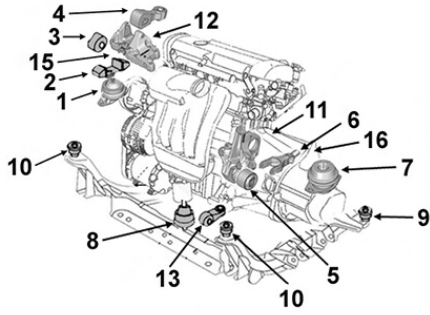

Megane II Break...

Support moteur

Engine mounting

wspornik silnika

Подушка двигателя

Soporte motor

RENAULT

SASIC

2704065 OE 112383665R	Biellette support inf. <i>Lower rod holder</i>	4001834 OE 8200014931	Support moteur D <i>Right engine mounting</i>
13	1.4i 16v. KM1S K4J740 1.6i 16v. KM0C/0J/1B/1R/2K/2Y K4M760/61 812/13/56	1	1.4i 16v. KM0B/0H/1A/1S 1.6i 16v. KM0C/0J/1R/2K
2704001 OE 8200902956	Support moteur D <i>Right engine mounting</i>	4001788 OE 8200338372	Support moteur D <i>Right engine mounting</i>
1	1.5 DCi KM16/1E	1	1.5 DCi KM02/0F
4001789 OE 8200549046	Support moteur D <i>Right engine mounting</i>	2704005 OE 8200398170	Support moteur D <i>Right engine mounting</i>
1	1.9 DCi KM00/0G/1G/14/17/1D/2C 2.0i 16v. KM0U/1N/05/0S/1U KM2G/23/2N/2V	1	2.0 DCi KM1K
2704002 OE 8200355673	Biellette sup. AV <i>front upper link rod</i>	4001784 OE 8200103263	Biellette support sup. D <i>Right upper rod holder</i>
4	1.5 DCi KM16/1E 2.0 DCi KM1K	4	1.9 DCi KM00/0G/1G/14/17/1D/2C 2.0i 16v. KM0U/1N/05/0S/1U KM2G/23/2N/2V