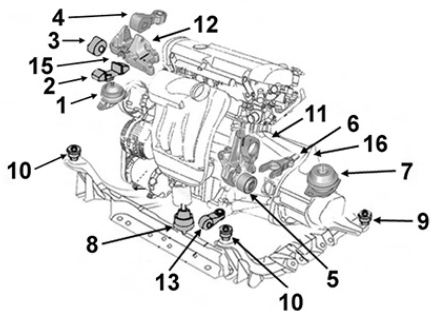

C4 Picasso -06/13...

Support moteur

Engine mounting

wspornik silnika

Подушка двигателя

Soporte motor

2700039
OE 1807GJ

Support moteur D
Right engine mounting

1

1.6i 16v. EP6 /C

2700038
OE 1807GG

Support moteur D
Right engine mounting

1

1.6i 16v. Turbo EP6CDT /DT