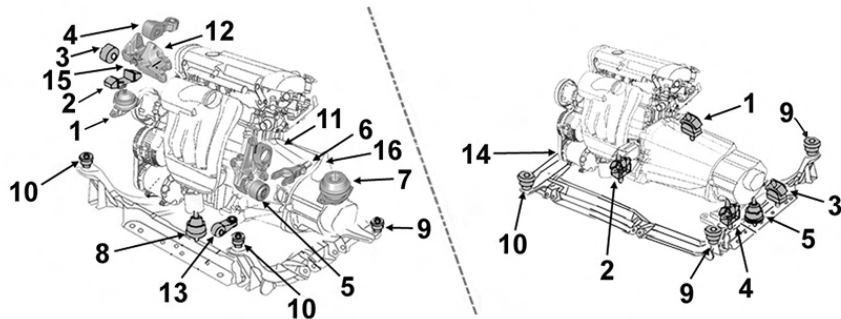

...Delta

Support moteur

Engine mounting

wspornik silnika

Подушка двигателя

Soporte motor

9001477

OE 7644685

Support BV AR

Rear gearbox mounting

7

2.0 i Turbo /16v. Turbo

09/93-12/99