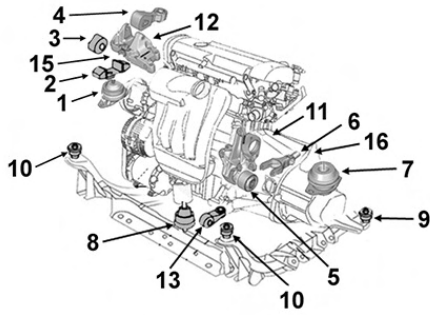

Support moteur

Engine mounting

wspornik silnika

Подушка двигателя

Soporte motor

2700078 OE 9676771080 NEW	Support moteur D <i>Right engine mounting</i> 1 1.0i EB0	2700079 OE 9676780580 NEW	Support moteur D <i>Right engine mounting</i> 1 1.2i 03/12- EB2/F
2700046 OE 1839J2 NEW	Support moteur D <i>Right engine mounting</i> 1 1.6i EP6C BVA 1.6i 16v. Turbo EP6CDTX 1.6i 16v. Turbo EP6FDT BVM Rob. MC 1.6i 16v. Turbo EP6FDTX 1.6i 16v. Turbo EP6CDT	2700043 OE 1807GW NEW	Support moteur D <i>Right engine mounting</i> 1 1.6 HDi DV6FC/FD/FE BVM BE4R BV Rob. MC 1.6 HDi FAP DV6C DV6DTED /M DV6ETED M
2700021 OE 1806A6	Biellette support AR <i>Rear rod holder</i> 6 1.0i EB0 1.2i Turbo EB2DT 1.6 HDi DV6FD/FE BE4R 1.6 HDi DV6FC MC 1.6 HDi FAP DV6C DV6DTED /M DV6ETED M	2700081 OE 9688824180 NEW	Biellette support AR <i>Rear rod holder</i> 6 1.2i 03/12- EB2/F Avec arbre équilibrage moteur
8061591 OE 180696	Biellette support AR <i>Rear rod holder</i> 6 1.4i 16v. EP3C 1.4 HDi DV4C 1.6i 16v. EP6C	2700071 OE 1813L2	Support BV G sup. <i>Upper left gearbox mounting</i> 7 1.0i -09/09/12 EB0 1.2i 12v. /VTi EB2 1.4 HDi DV4C BVM MA/ BV Rob.