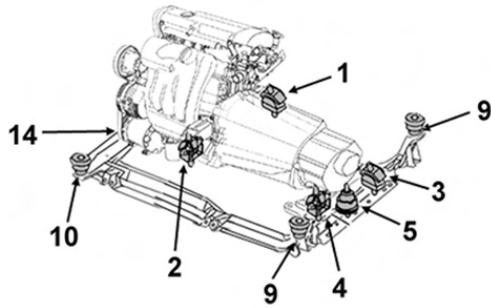

Support moteur

Engine mounting

wspornik silnika

Подушка двигателя

Soporte motor

8131921 OE 181392	Support BV G sup. <i>Upper left gearbox mounting</i> 7 <table border="0"> <tr><td>1.4i /SW /GPL</td><td>-04/10/10</td><td>TU3AE5</td></tr> <tr><td>1.4i /SW /GPL</td><td>-04/10/10</td><td>TU3A</td></tr> <tr><td>1.4i 16v.</td><td>-04/10/10</td><td>ET3J4</td></tr> <tr><td>1.4 VTi /SW</td><td></td><td>EP3</td></tr> <tr><td>1.4 HDi /FAP</td><td>-31/10/10</td><td>DV4C/TD</td></tr> <tr><td>1.6i 16v.</td><td></td><td>TU5JP4</td></tr> <tr><td>1.6i 16v.</td><td>-04/10/10</td><td>EP6</td></tr> <tr><td></td><td></td><td>BVM MA BV Rob. MA</td></tr> <tr><td>1.6i 16v.</td><td>-04/10/10</td><td>EP6C</td></tr> <tr><td></td><td></td><td>BVM MA</td></tr> <tr><td>1.6i 16v. /SW</td><td>-04/10/10</td><td>EP6</td></tr> <tr><td></td><td></td><td>BVM MA</td></tr> </table>	2700071 OE 1813L2	Support BV G sup. <i>Upper left gearbox mounting</i> 7 <table border="0"> <tr><td>1.4i</td><td>05/10/10-</td><td>TU3A/E5</td></tr> <tr><td>1.4i 16v.</td><td>05/10/10-</td><td>ET3J4</td></tr> <tr><td>1.4 VTi</td><td></td><td>EP3C</td></tr> <tr><td>1.4 HDi</td><td>01/11/10-</td><td>DV4C/TD</td></tr> <tr><td>1.6i 16v. Sauf CC</td><td></td><td></td></tr> <tr><td></td><td>05/10/10-</td><td>EP6C BVM MA</td></tr> <tr><td>1.6i 16v. Sauf CC</td><td></td><td></td></tr> <tr><td></td><td>05/10/10-</td><td>EP6 BVM</td></tr> <tr><td></td><td></td><td>MA pilotée</td></tr> <tr><td>1.6i 16v. Sauf CC</td><td></td><td>EP6 BVM MA</td></tr> </table>
2700029 OE 9801521580	Support BV G <i>Left gearbox mounting</i> 7 <table border="0"> <tr><td>1.6i 16v.</td><td>-03/10/10</td><td>EP6C</td><td>BVA AL4</td><td>Sauf CC</td></tr> <tr><td>1.6i 16v. THP</td><td>-04/10/10</td><td>EP6DT</td><td></td><td>Sauf BV Rob. MC</td></tr> <tr><td>1.6i 16v. THP</td><td></td><td>EP6DTS</td><td></td><td></td></tr> <tr><td>1.6 HDi</td><td>-31/10/10</td><td>DV6ATED4</td><td></td><td></td></tr> <tr><td>1.6 HDi</td><td>-28/02/10</td><td>DV6C</td><td>BVM 6 BV Rob. MC</td><td></td></tr> <tr><td>1.6 HDi</td><td>-31/10/10</td><td>DV6DTE4</td><td>BVM BE4R</td><td></td></tr> <tr><td>1.6 HDi FAP</td><td>-31/10/10</td><td>DV6TED4B</td><td></td><td></td></tr> <tr><td>1.6 HDi FAP</td><td></td><td>DV6TED4</td><td></td><td></td></tr> <tr><td>1.6 HDi Sans FAP</td><td>-31/10/10</td><td>DV6TED4</td><td></td><td></td></tr> </table>		
2700073 OE 1813N5	Support BV G <i>Left gearbox mounting</i> 7 <table border="0"> <tr><td>1.6i 16v. Sauf CC</td><td>04/10/10-</td><td>EP6C</td><td>BVA AL4</td><td></td></tr> <tr><td>1.6i 16v. Sauf CC</td><td></td><td>EP6</td><td>BVM BE4R BVA AL4</td><td></td></tr> <tr><td>1.6i 16v. THP</td><td>05/10/10-04/03/12</td><td>EP6DT</td><td></td><td></td></tr> <tr><td>1.6 HDi</td><td>01/11/10-01/05/11</td><td>DV6DTE4</td><td>BVM BE4R</td><td></td></tr> <tr><td>1.6 HDi</td><td>01/11/10-04/03/12</td><td>DV6ATED4</td><td></td><td></td></tr> <tr><td>1.6 HDi FAP</td><td>01/11/10-01/05/11</td><td>DV6TED4B</td><td></td><td></td></tr> <tr><td>1.6 HDi Sans FAP</td><td>01/11/10-01/05/11</td><td>DV6TED4</td><td></td><td></td></tr> <tr><td>1.6 HDi</td><td>01/11/10-</td><td>DV6C</td><td>BVM Rob. MC</td><td></td></tr> <tr><td>1.6 HDi</td><td>02/05/11-</td><td>DV6DTE4</td><td>BVM BE4R</td><td></td></tr> <tr><td>1.6 HDi</td><td></td><td>DV6ATED4</td><td></td><td></td></tr> <tr><td>1.6 HDi FAP</td><td>02/05/11-</td><td>DV6TED4B</td><td></td><td></td></tr> <tr><td>1.6 HDi Sans FAP</td><td>02/05/11-</td><td>DV6TED4</td><td></td><td></td></tr> </table>		
2700064 OE 1813L4	Support BV G sup. <i>Upper left gearbox mounting</i> 7 <table border="0"> <tr><td>1.6i 16v. CC</td><td>EP6C</td><td>BVA AL4</td></tr> <tr><td>1.6i 16v. CC</td><td>EP6</td><td>BE4R</td></tr> <tr><td>1.6i 16v. CC</td><td>EP6</td><td>BVA AL4</td></tr> </table>	2700065 OE 1813L5	Support BV G sup. <i>Upper left gearbox mounting</i> 7 <table border="0"> <tr><td>1.6i 16v. CC</td><td>05/10/10-</td><td>EP6C</td><td>BVM MA</td></tr> <tr><td>1.6i 16v. CC</td><td>05/10/10-</td><td>EP6</td><td>BVM MA pilotée</td></tr> <tr><td>1.6i 16v. CC</td><td></td><td>EP6</td><td>BVM MA</td></tr> </table>