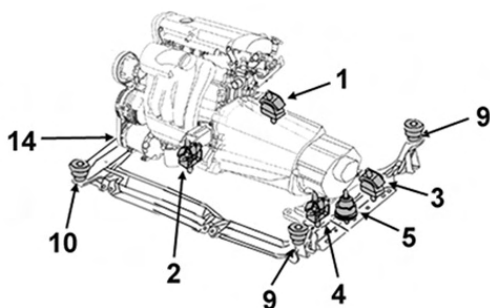

...Série 1 E81 E87...

SASIC

BMW

Support moteur

Engine mounting

wspornik silnika

Подушка двигателя

Soporte motor

9001413

Support BV G/D

OE 22316771219

L/R gearbox mounting

3
4

2.0 D 123	01/08-	BVA
2.0 TD 120	05/04-12/06	BVA
2.0 TD 123	10/07-	BVA
3.0i 130	09/05-	BVM6 BVA6

Autres pièces

Other parts

Inne części

другие части

Otras piezas

2956012

Flector transmission

OE 26117511454

Transmission flector

NEW

Cercle de perçage Ø 96 ep. 30 6
Trous fixation Ø12

1.6i 16v. 116	BVA
2.0i 116 118 120	BVA
2.0 D 116 118	
2.0 D 120 E81	BVA
2.0 D 120 E87	
3.0i 130	

2956008

Flector transmission

OE 26117610061

Transmission flector

NEW

Cercle de perçage Ø 105

2.0 D 120 165hp 120kw	09/04-10/10	BVM
2.0 D 123 204hp 150kw	10/07-10/10	BVA

2956010

Support central arbre transm.

OE 26128615621

Middle mounting prop shaft

NEW

Ø int. 30

1.6i 16v. 116	
2.0i 116 118 120	
2.0 D /FAP 116 118 120	
2.0 D /FAP 123	03/09-
2.0 TD /FAP 116 118 120	
2.0 TD /FAP 123	03/09-
3.0i 130	

2956011

Support central arbre transm.

OE 26128615622

Middle mounting prop shaft

NEW

Ø int. 35

2.0 D /FAP 123	-03/09
2.0 TD /FAP 123	-03/09