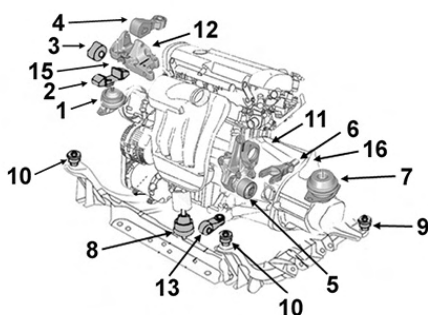

Santa Fe...

Support moteur

Engine mounting

wspornik silnika

Подушка двигателя

Soporte motor

2706397

OE 218112B100

Support moteur D

Right engine mounting

NEW

1

DISPONIBLE
PROCHAINEMENT
SOON
AVAILABLE

2.2 CRDi 01/11/05-23/09/09 D4EB

2706395

OE 218112B000

Support moteur D

Right engine mounting

NEW

1

DISPONIBLE
PROCHAINEMENT
SOON
AVAILABLE

2.7i 24v. 01/11/05-23/09/09 G6EA

2706403

OE 218302B900

Support BV

Gearbox mounting

NEW

7 BVA 5

DISPONIBLE
PROCHAINEMENT
SOON
AVAILABLE

2.2 CRDi 01/11/05-23/09/09 D4EB

2706402

OE 218302B600

Support BV

Gearbox mounting

NEW

7 BVA 4

DISPONIBLE
PROCHAINEMENT
SOON
AVAILABLE

2.7i 24v. 01/11/05-23/09/09 G6EA