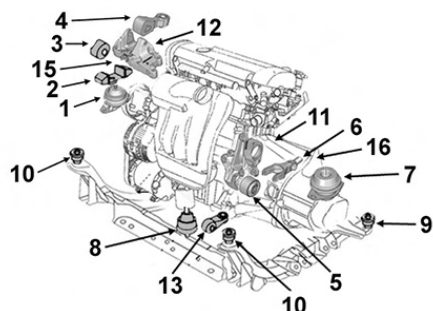

...Lupo

9001989 OE 6N0199555AA	Support moteur G <i>Left engine mounting</i>	9001988 OE 6N0199555H	Support moteur G <i>Left engine mounting</i>
	7		7
	1.0i 10/98- AER ALD/L ANV AUC		
	1.4i 8v. 10/00- AUD		
	1.4i 16v. 10/98-		
	1.4 FSi 16v. 10/98-		
			1.7 SDi 10/98- AKU

Lupo...

Support moteur

Engine mounting

wspornik silnika

Подушка двигателя

Soporte motor

9001355 OE 191199262A	Support moteur D AR <i>Rear right engine mounting</i>	9001459 OE 535199262	Support moteur D AR <i>Rear right engine mounting</i>	
	1		1 BV5	
	1.6 /i /SW 01/88-09/96		1.8 01/88- KR	
	1.6 TD /SW 01/88-			
	1.8 01/92-			
	1.8 01/88- BVA			
	1.8 01/88- PB BVM			
	1.8 /SW 01/88-05/97 sauf BV5			
1.9 TD /SW 01/88-				
9001466 OE 357199262A	Support moteur D AR <i>Rear right engine mounting</i>	9001472 OE 357199402B	Support BV <i>Gearbox mounting</i>	
	1		7	
	2.0 10/93- BVM BVA		1.6 02/88-10/93 1.6 TD 02/88-10/93 1.8 02/88-10/93 BVM 1.9 TD 02/88-10/93	
	2.0i 16v. 10/93-			
9001373 OE 357199402C	Support BV <i>Gearbox mounting</i>	9001377 OE 357199381C		Support BV <i>Gearbox mounting</i>
	7		7 BVA	
	1.8 /SW 11/93-09/96 BVM		1.8 /SW 01/88-09/96 2.0i /SW 02/90-09/96	
	1.9 TD /SW 11/93-09/96			
	1.9 TDi /SW 11/93-09/96			
	2.0i /SW 11/93-09/96 BVM			
	2.0i 16v. /SW 11/93-09/96			
	2.8 VR6 /SW 11/93-09/96			
	2.9 VR6 4WD SW 01/94-