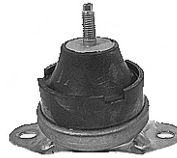

1 **BVM**
1.6 JTD 04/07- DV6UTED4

8441921 **Support moteur D**
OE 9635939880 *Right engine mounting*