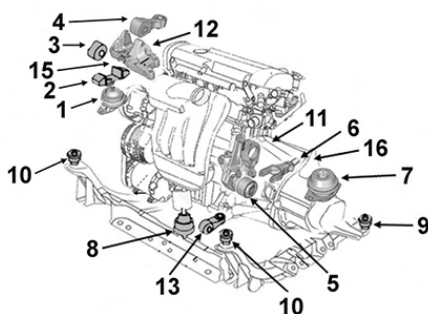

Dokker

Support moteur

Engine mounting

wspornik silnika

Подушка двигателя

Soporte motor

2704086

OE 112381035R

Biellette support inf.

Lower rod holder

NEW

6

1.2i Turbo	FEM0 KEM0 H5F402
1.5 DCi	FEAL/M4/M6/M7/MW K9K612 830/38
1.5 DCi	KEAL/M4/MW K9K612 830
1.6i 8v.	FEJB/M3 KEJB/M3 K7M812/28

2704088

OE 112205217R

Support BV G

Left gearbox mounting

NEW

7

1.2i	FEM0 KEM0 H5F402

2704109

OE 112209464R

Support BV

Gearbox mounting

NEW

7

BVM

1.5 DCi /FAP	K9K
1.6i 8v.	K7M
1.6i 16v.	H4M