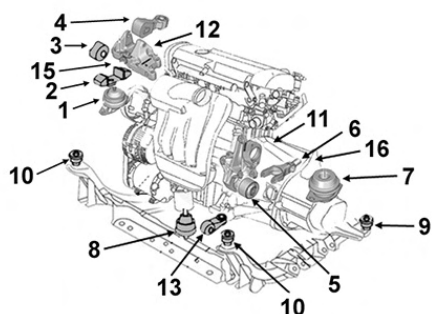

S70 V70

Support moteur

Engine mounting

wspornik silnika

Подушка двигателя

Soporte motor

2706067

OE 30680706

Support BV AR

Rear gearbox mounting

11

2.0 TD V70

10/07-

D4204T