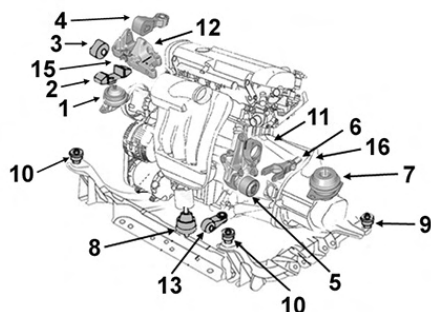

Support moteur

Engine mounting

wspornik silnika

Подушка двигателя

Soporte motor

8441A61 OE 1844A6	Butée support mot. Sup. D AR <i>Rear right upper engine mounting bush</i> 2 <table border="0"> <tr> <td>1.6 HDi</td> <td></td> <td>DV6TED4</td> </tr> <tr> <td>2.0i 16v.</td> <td>-14/12/01</td> <td>EW10J4</td> </tr> <tr> <td>2.0i 16v.</td> <td></td> <td>EW10J4S</td> </tr> <tr> <td>2.0 HDi</td> <td></td> <td>DW10TD</td> </tr> </table>	2700002 OE 1844A3	Butée support mot. Sup. D AR <i>Rear right upper engine mounting bush</i> 2 <table border="0"> <tr> <td>1.9 D</td> <td></td> <td>DW8</td> </tr> <tr> <td>1.9 D</td> <td></td> <td>DW8B</td> </tr> </table>
8003201 OE Part/oe 1807Y9	Art. support mot. D inf. AR <i>Rear lower right engine mounting bush</i> 5 Ø int.10 Ø ext.65 long. tube int.53 ext.40 <table border="0"> <tr> <td>1.1i</td> <td>-30/11/03</td> <td>TU1JP</td> </tr> <tr> <td>1.4i</td> <td>-30/11/03</td> <td>TU3JP BVM</td> </tr> <tr> <td>1.4 HDi</td> <td></td> <td>DV4TD</td> </tr> <tr> <td>1.4 HDi</td> <td></td> <td>DV4TD</td> </tr> </table>	8091161 OE Part/oe 180917	Art. support mot. AR <i>Rear engine mounting bush</i> 5 Ø int.10 Ø ext.70 long. tube int.53 ext.40 <table border="0"> <tr> <td>1.9 D</td> <td></td> <td>DW8/B</td> </tr> <tr> <td>2.0i 16v.</td> <td>-01/04/01</td> <td>EW10J4</td> </tr> <tr> <td>2.0 HDi</td> <td></td> <td>DW10TD</td> </tr> </table>
8091331 OE 180933	Art. support mot. D inf. AR <i>Rear lower right engine mounting bush</i> 5 Ø int.10 Ø ext.70 long. tube int.53 ext.40 <table border="0"> <tr> <td>1.6 HDi</td> <td></td> <td>DV6TED4</td> </tr> <tr> <td>2.0i 16v.</td> <td>02/04/01-</td> <td>EW10J4</td> </tr> </table>	8091331 OE 180933	Art. support mot. AR <i>Rear engine mounting bush</i> 5 Ø int.10 Ø ext.70 long. tube int.53 ext.40 <table border="0"> <tr> <td>2.0i 16v.</td> <td></td> <td>EW10J4S</td> </tr> </table>
8003207 OE Part/oe 180627	Articulation chape <i>Tread bush</i> 6 Ø int.10 Ø ext.30 long. tube int.38 ext.28 <table border="0"> <tr> <td>1.1i</td> <td></td> <td>TU1JP</td> </tr> <tr> <td>1.4i</td> <td></td> <td>TU3A</td> </tr> <tr> <td>1.4i /SW</td> <td></td> <td>ET3J4 TU3JP</td> </tr> <tr> <td>1.4i 16v.</td> <td></td> <td>ET3J4</td> </tr> <tr> <td>1.4 HDi</td> <td></td> <td>DV4TD</td> </tr> <tr> <td>1.6i 16v.</td> <td></td> <td>TU5JP4 BVM</td> </tr> <tr> <td>1.6i 16v.</td> <td>04/05/98-</td> <td>TU5JP4 BVA</td> </tr> <tr> <td>1.6i 16v.</td> <td></td> <td>TU5JP4G</td> </tr> <tr> <td>1.6i 90hp 66kw</td> <td></td> <td>TU5JP BVM</td> </tr> </table>	8441811 OE 184481	Amort. vibrations inf. <i>Lower shock absorber bolt</i> 11 <table border="0"> <tr> <td>1.6i 90hp 66kw</td> <td></td> <td>TU5JP BVM</td> </tr> </table>