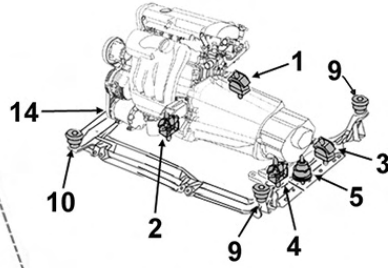

Transit...

SASIC

FORD

Support moteur

Engine mounting

wspornik silnika

Подушка двигателя

Soporte motor

2706280
OE 1735879

Support moteur G/D
L/R engine mounting

NEW

1
2

Propulsion

2.3i 16v. 145hp 107kw 17/03/06-03/06/11
Duratec
2.4 TDCi 137hp 101kw 03/00-09/06
2.4 TDCi 17/04/06-26/09/11
2.4 TDCi 26/09/11-30/02/14
Dépol. Euro 4

2706383
OE Part/oe 4409223

Support moteur G/D
L/R engine mounting

NEW

1
2

2.4 TDCi 09/06-
2.4 TDCi 03/00-09/06
2.4 TDDi 03/00-09/06

2706152
OE 4164667

Support moteur G
Left engine mounting

NEW

2

2.4 TDCi 03/00-09/06
2.4 TDDi 03/00-09/06
2.4 TDCi 09/06-

9001452
OE 7354180

Support moteur G
Left engine mounting

2

2.5 D 09/94-08/00
2.5 Di /VP 10/94-08/00
2.5 TD 09/94-08/00

2706382
OE 4409223

Support moteur D
Right engine mounting

NEW

1

2.4 TDCi 03/00-09/06
2.4 TDCi 09/06-
2.4 TDDi 03/00-09/06

9001453
OE 7055286

Support moteur D
Right engine mounting

1

2.5 D 06/91-08/94
2.5 TD 06/91-08/94

9001450
OE 7354179

Support moteur D
Right engine mounting

1

2.5 D 09/94-08/00
2.5 TD 09/94-08/00

2706331
OE 4721589

Support moteur D
Right engine mounting

NEW

1

2.0 TDCi 01/00-17/12/06
2.0 TDDi 01/00-17/12/06