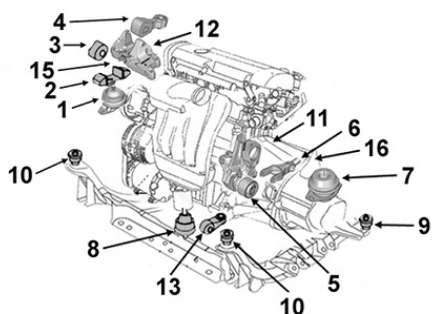

Corsa B

Support moteur

Engine mounting

wspornik silnika

Подушка двигателя

Soporte motor

9001678

OE 684666

Support moteur D

Right engine mounting

1

1.0i 12v.	04/93-	X10XE
1.2i	04/97-07/98	X12SZ
1.2i 16v.	04/93-	X12XE
1.4	04/93-	C14SE/NZ
DA avec clim.		
1.4 BVA	04/93-	C14NZ
1.4i	04/97-08/00	X14SZ
1.4i 16v.	04/93-	X14XE
1.6i 16v. GSi	04/93-	C16XE

9002463

OE 684160

Support moteur D

Right engine mounting

1

1.5 D	04/93-	
1.5 TD	04/93-	
1.7 D	01/96-	X17

9001378

OE 682603

Support moteur AR

Rear engine mounting

5

1.0i 12v.	04/93-	X10XE	
1.2	04/93-	C12NZ	
1.2i	04/97-07/98	X12SZ	
1.2i 16v.	04/93-	X12XE	
1.4	04/93-	C14NZ/SE	BVM BVA
1.4i	04/97-08/00	X14SZ	
1.4i 16v.	04/93-	X14XE	
1.5 D	04/93-		
1.5 TD	04/93-		
1.6i 16v. GSi	04/93-	C16XE	
1.7 D	04/93-		

9001682

OE 684669

Support BV

Gearbox mounting

7

1.2	04/93-	C12NZ
1.2i	04/93-	X12SZ
1.4	04/93-	C14NZ/SE
1.6i 16v. GSi	04/93-	

9001679

OE 684126

Support BV

Gearbox mounting

7

1.5 D	04/93-
1.5 TD	04/93-
1.7 D	04/93-