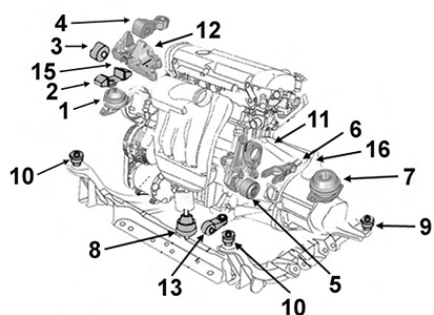

Clio IV 09/12-...

RENAULT

Support moteur

Engine mounting

wspornik silnika

Подушка двигателя

Soporte motor

2704090

OE 543171370R

Tirant berceau

Cradle pin

NEW

10

0.9i Turbo	BHMA/MH KHMA	H4B
1.2i	BHMG /MK KHMG	D4F
1.2i Turbo	BHM0 KMH0	H5F
1.5 DCi	BHAL/M4/M6/ML/MW	KHAL//MLM K9K
1.6i Turbo RS	BHMM	M5M

2704091

OE 543170605R

Tirant berceau

Cradle pin

NEW

10

0.9i Turbo	BHMA/MH KHMA	H4B
1.2i	BHMG /MK KHMG	D4F
1.2i Turbo	BHM0 KMH0	H5F
1.5 DCi	BHAL/M4/M6/ML/MW	KHAL//MLM K9K
1.6i Turbo RS	BHMM	M5M

2704086

OE 112381035R

Biellette support inf.

Lower rod holder

NEW

6

Jante alu 16 pouces		
Jante tôle 15/16 Pouces		
0.9i Turbo	BHMA/MH KHMA	H4B400
1.2i 16v.	BHMG/MK KHMG	D4F740/44
1.2i Turbo	BHM0 KMH0	H5F403
1.5 DCi	BHAL/M4/M6/ML/MW	K9K608/09/12/18 830/38
1.5 DCi	KHAL/M4/ML	K9K608/09/12/18

2704087

OE 112383905R

Biellette support inf.

Lower rod holder

NEW

6

Jante alu 17 Pouces		
0.9i Turbo	10/12-	BHMA/MH KHMA H4B400
1.2i	10/12-	BHMG/MK KHMG D4F740/44
1.2i Turbo	10/12-	BHM0 KMH0 H5F403
1.5 DCi	10/12-	BHAL/M4/M6/ML/MW K9K608/09/12/18 830/38
1.5 DCi	10/12-	KHAL/M4/ML K9K608/09/12/18
1.6i Turbo RS		BHMM M5M400

2704088

OE 112205217R

Support BV G

Left gearbox mounting

NEW

7

Jante alu 16 pouces		
Jante tôle 15/16 Pouces		
0.9i Turbo	BHMA/MH KHMA	H4B400
1.2i 16v.	BHMG/MK KHMG	D4F740/44
1.2i Turbo	BHM0 KMH0	H5F403
1.5 DCi	BHAL/M4/M6/MW	K9K608/09/12 830/38 BVM5
1.5 DCi	KHAL/M4/ML	K9K608/09/12/18 BVM5
1.5 DCi	BHML	K9K618