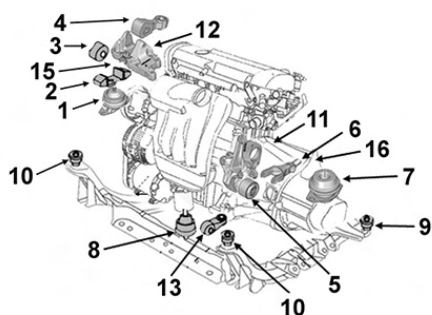

...Clio I -02/98

Support moteur

Engine mounting

wspornik silnika

Подушка двигателя

Soporte motor

4001388

Biellette support AR

OE 7700849715

Rear rod holder

6

1.8i 16v. C57D
2.0i 16v. Williams C57M

4001382

Support moteur G

OE 7700795688

Left engine mounting

7

1.1 /Comm. B57I C57I S57I
1.2 /Comm. B577 C577 S577
TT Elec. /All models Electric /Comm.
557W 657W

4001376

Support moteur G

OE 7700806577

Left engine mounting

7

TT /all models
Sauf S/B/C 57I 577 - 557W 657W
C57D C57M

4001558

Articulation berceau AR

OE 7700801875

Rear cradle bush

9

Ø int.12.5 Ø ext.29 coll.40
long. tube int.35 ext.24 ep. coll.5
1.1 /Comm. C57I S57I
1.2 /Comm. C577 S577
1.9 D