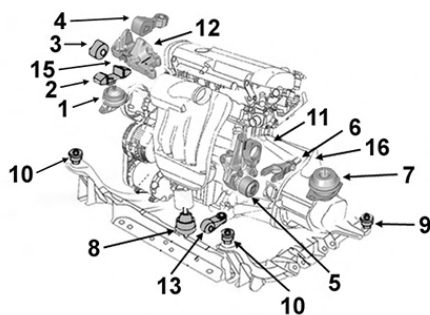

Ceed...

Support moteur

Engine mounting

wspornik silnika

Подушка двигателя

Soporte motor

KIA

SASIC

2706362 OE 218100Q000	Support moteur D <i>Right engine mounting</i>	2706300 OE 21950A5000	Biellette support <i>Rod holder</i>
	1 <table border="0"> <tr><td>1.4i 16v.</td><td>26/03/09-30/09/12</td><td>G4FA BVM 5</td></tr> <tr><td>1.6i 16v.</td><td>26/03/09-30/09/12</td><td>G4FC BVM 5</td></tr> <tr><td>1.6i 16v.</td><td>01/03/10-30/09/12</td><td>G4FC BVM 6</td></tr> <tr><td>1.6i 16v.</td><td>26/03/09-30/09/12</td><td>G4FC BVA 4</td></tr> <tr><td>1.6 CRDi</td><td>01/05/07-24/11/10</td><td>D4FB BVA 4</td></tr> <tr><td>2.0i 16v.</td><td>26/03/09-30/09/12</td><td>G4GC BVM 5 BVA 4</td></tr> </table>		6 <i>repère blanc</i> <table border="0"> <tr><td>1.4i 16v.</td><td>15/03/12-06/07/15</td><td>BVM 6</td></tr> <tr><td>1.4 CRDi FAP</td><td>15/03/12-06/07/15</td><td>BVM 6</td></tr> <tr><td>1.6i 16v.</td><td>01/06/13-01/07/15</td><td>BVM 6 BVA6</td></tr> <tr><td>1.6 CRDi FAP</td><td>15/03/12-06/07/15</td><td>BVM 6 BVA6</td></tr> </table>
2706392 OE 219302R150	Support moteur AR <i>Rear engine mounting</i>	2706364 OE 219301H000	Support moteur AR <i>Rear engine mounting</i>
DISPONIBLE PROCHAINEMENT SOON AVAILABLE	6 BVA 4 <table border="0"> <tr><td>1.6i 16v.</td><td>13/07/09-30/08/12</td><td>G4FC</td></tr> <tr><td>1.6 CRDi</td><td>19/02/09-30/08/12</td><td>D4FB</td></tr> </table>	DISPONIBLE PROCHAINEMENT SOON AVAILABLE	11 BVM 5 <table border="0"> <tr><td>1.4i 16v.</td><td>27/10/06-22/07/09</td><td>G4FA</td></tr> <tr><td>1.6i 16v.</td><td>27/10/06-22/07/09</td><td>G4FC</td></tr> <tr><td>2.0i 16v.</td><td>27/10/06-30/08/12</td><td>G4GC</td></tr> </table>
2706367 OE 219302R100	Support moteur AR <i>Rear engine mounting</i>	2706365 OE 219301H050	Support moteur AR <i>Rear engine mounting</i>
DISPONIBLE PROCHAINEMENT SOON AVAILABLE	11 <table border="0"> <tr><td>1.4i 16v.</td><td>23/07/09-30/08/12</td><td>G4FA BVM 5</td></tr> <tr><td>1.6i 16v.</td><td>23/07/09-30/08/12</td><td>G4FC BVM 5</td></tr> <tr><td>1.6i 16v.</td><td>01/03/10-30/08/12</td><td>G4FC BVM 6</td></tr> </table>	DISPONIBLE PROCHAINEMENT SOON AVAILABLE	11 BVA 4 <table border="0"> <tr><td>1.6i 16v.</td><td>27/10/06-22/07/09</td><td>G4FC</td></tr> <tr><td>2.0i 16v.</td><td>27/10/06-30/08/12</td><td>G4GC</td></tr> </table>
2706368 OE 219301H100	Support moteur AR <i>Rear engine mounting</i>	2706377 OE 219302L150	Support moteur AR <i>Rear engine mounting</i>
DISPONIBLE PROCHAINEMENT SOON AVAILABLE	11 <table border="0"> <tr><td>1.6 CRDi</td><td>27/10/06-22/07/09</td><td>D4FB BVM 5</td></tr> <tr><td>1.6 CRDi</td><td>12/02/09-30/08/12</td><td>D4FB BVM 6</td></tr> <tr><td>2.0 CRDi</td><td>27/10/06-01/08/12</td><td>D4EA BVM 6</td></tr> </table>	DISPONIBLE PROCHAINEMENT SOON AVAILABLE	11 BVA 4 <table border="0"> <tr><td>1.6 CRDi</td><td>01/06/07-22/07/09</td><td>D4FB</td></tr> </table>