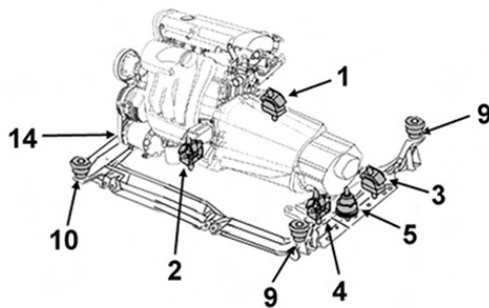

9001416

OE 26121226723

Support central arbre transm.

Middle mounting prop shaft

Ø 30

TT /all models

08/87-06/91

Série 3 E36...