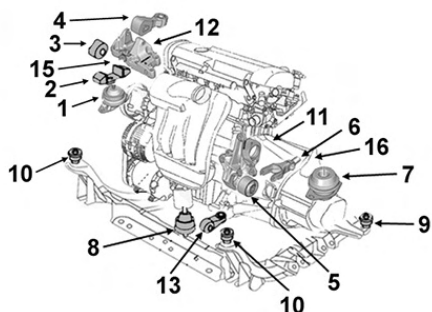

...Megane III...

SASIC

RENAULT

Support moteur

Engine mounting

wspornik silnika

Подушка двигателя

Soporte motor

2704067 OE 112100019R	Support moteur D <i>Right engine mounting</i> 1 1.5 DCi BZ0A/0C/1A	2704099 OE 112108807R	Support moteur D <i>Right engine mounting</i> 1 1.5 DCi FAP BZ14 K9K636 1.5 DCi FAP BZ10 K9K836/37 BVM6
2704068 OE 112100014R	Support moteur D <i>Right engine mounting</i> 1 1.6i 16v. BZ03/0H/0U/1B/1H/1R/1U/1Y	2704100 OE 112100062R	Support moteur D <i>Right engine mounting</i> 1 1.6 DCi BZ00/12/2A R9M
2704066 OE 112100021R	Support moteur D <i>Right engine mounting</i> 1 1.9 DCi BZ0J/0N/1J/1K/1S	2704101 OE 112100039R	Support moteur D <i>Right engine mounting</i> 1 2.0i 16v. M4R
2704057 OE 112100035R	Support moteur D <i>Right engine mounting</i> 1 2.0i Turbo BZ0K/1T F4R	2704077 OE 112100018R	Support moteur D <i>Right engine mounting</i> 1 2.0 DCi BZ0L/0Y