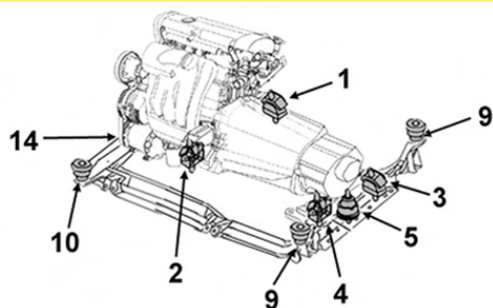

...Classe C (202) 03/93-

Support moteur

Engine mounting

wspornik silnika

Подушка двигателя

Soporte motor

9002553

OE 2022401717

Support moteur D

Right engine mounting

1

1.8i 16v. 180 /Break	06/93-05/00	111921
1.8i 16v. 180 GPL	06/93-06/97	111920
2.0i 16v. 200 /Break	01/94-05/00	111945
2.0i 16v. 200 GPL	06/97-05/00	111941
2.0 D 200	06/93-06/95	601913
2.2i 16v. 220	06/93-07/96	111961
2.3i 16v. 230 /Break	06/96-06/97	111974
2.3i 16v. Komp 230 /Break	08/96-03/01	111975
2.3i Komp 230	09/95-06/97	111975

9002499

OE 2032400517

Support moteur D

Right engine mounting

1

2.2 D 220	06/96-01/99
2.5 D 250 Berline	-09/95
2.5 TD 250	06/96-03/01
2.8i 280	06/97-03/01
3.6i 36 AMG Berline	06/94-06/97

9002555

OE 2022400117

Support moteur D

Right engine mounting

1

2.2 CDi 200 /Break	03/98-03/01	611960
2.4i 18v. 240 /Break	06/97-03/01	112910

9002496

OE 2102400318

Support BV AR

Rear gearbox mounting

5

1.8i 180 Berline /GPL	-06/97	
1.8i 180 Break	06/96-03/01	BVM
2.0i 200 Berline	01/94-06/97	
2.0i 200 Break	06/96-03/01	BVA
2.0 D 200 Berline	-06/95	
2.2i 220 Berline	-07/96	BVM
2.2 D 220 Berline	-06/97	BVM
2.3i 230 /Komp	09/95-03/01	
2.5 D 250 Berline	-09/95	
2.5 TD 250	09/95-03/01	
2.8i 280 Berline	-06/97	
3.6i 36 AMG Berline	06/94-06/97	

9002508

OE 2202400518

Support moteur AR

Rear engine mounting

5

BVA	
1.8i 180 /Break	Ch- A568091 Ch- F675419
2.0i 16v. 200 /Break	
2.0 D 200 /Break	
2.2 CDi 220 /Break	
2.2 D 220 Break	
2.3i 16v. 230 /Break	Ch- A568091 Ch- F675419
2.4i 18v. 240 /Break	
2.5 TD 250 /Break	
2.6i 18v. 240 Break	
2.8i 18v. 280 /Break	
4.3i 24v. 43AMG /Break