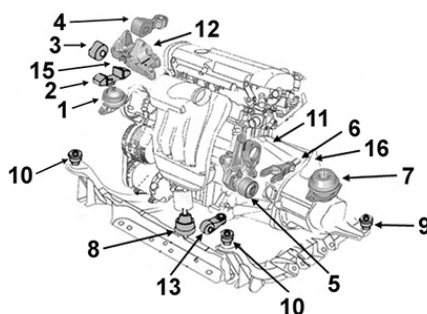

Rear gearbox mounting

7

1.9 JTD /4WD

2.4 JTD 136hp 100kw 140hp 103kw 150hp 110kw

166

Support moteur

Engine mounting

wspornik silnika