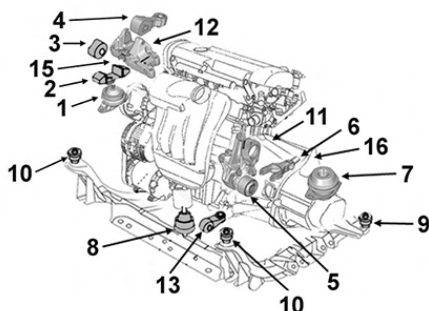

Roomster...

Support moteur

Engine mounting

wspornik silnika

Подушка двигателя

Soporte motor

2706243

OE 6R0199167R

Support moteur D

Right engine mounting

NEW

6

1.2 TDi FAP CFWA
1.4 TDi -09/10 BMS BNM/V

2706009

OE 6Q0199851AJ

Biellette support

Rod holder

6

BVM
1.2i 12v. -12/10 BME BZG
CGPA
1.2i 12v. 17/03/08- CGPA