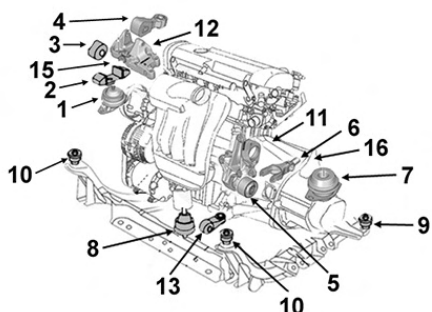

Cascada...

Support moteur

Engine mounting

wspornik silnika

Подушка двигателя

Soporte motor

2706178
OE 13347453

Support moteur D
Right engine mounting

NEW

1

1.4i Turbo	A14NEL A14NET B14NEL/T
1.6i Turbo	A16SHT A16XHT B16SHT

2706181
OE 13248630

Support moteur AR
Rear engine mounting

NEW

6

1.4i Turbo	A14NEL A14NET B14NEL/T
1.6i Turbo	A16SHT A16XHT B16SHL B16SHT
2.0 CDTi FAP	A20DTH/R B20DTH BVM

2706327
OE 682065

Support BV G
Left gearbox mounting

NEW

7

1.4i Turbo	A14NEL/T B14NEL/T
1.6i Turbo	A16SHT/XHT B16SHL/T BVM

2706408
OE 684216

Support moteur AV
Front engine mounting

NEW

13

BVM	
1.4i Turbo	A14NEL/T B14NEL/T
1.6i Turbo	A16A16XHT A16SHT B16SHT/L