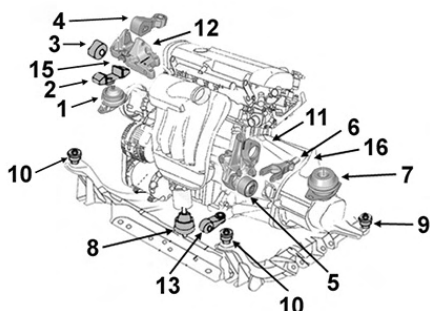

...205

7551341
OE 175540

Sangle échappement AR
Rear exhaust strap

H20

TT /all models Carbu. sauf Rallye	-12/90	TU	except TU24
TT /all models Carbu. sauf Rallye	01/91-	TU3	taux réduit
TT /all models Carbu. sauf Rallye	01/91-	TU3S/A TU32	
TT /all models Sauf Rallye Inj. monopoint	-12/90	TU	Inj. monopoint

206...

Support moteur

Engine mounting

wspornik silnika

Подушка двигателя

Soporte motor

8431921
OE 184472

Support moteur D
Right engine mounting

1	1.1i Berline comm. 3ptes 09/98-09/00	TU1JP/L3 HFZ
	1.1i Berline 3ptes 09/98-	TU1JP/L3A HFY
	1.1i Berline 3ptes Comm. 09/00-	TU1JP/L4 HFX
	1.1i Berline 5ptes 09/98-09/00	TU1JP/L3 HFZ
	1.1i Berline 5ptes 09/00-	TU1JP/L4 HFX
	1.1i SW 05/02-	TU1JP/L4 HFX
	1.4i /SW	TU3JP ET3J4

2700032
OE 1844A9

Support moteur D
Right engine mounting

1	Ø 10 x 150 H 81.5	
	1.4i	TU3AF BVM
	1.6i 16v. 06/06/06-	TU5JP4
	1.6i 16v.	TU5JP4G
	1.6 HDi 27/02/06-	DV6TED4
	1.9 D 22/03/06-	DW8/B
	2.0i 16v. 22/03/06-	EW10J4/S

8441751
OE 184475

Support moteur D
Right engine mounting

1	1.4 HDi	DV4TD
	1.6i 90hp 66kw	TU5JP BVM

8441771
OE 184477

Support moteur D
Right engine mounting

1	1.6i 16v.	-05/06/06	TU5JP4
	1.6 HDi	-26/02/06	DV6TED4
	1.9 D	-21/03/06	DW8/B
	2.0i 16v.	-21/03/06	EW10J4/S
	2.0 HDi	-05/03/06	DW10TD

2700003
OE 1844A2

Butée support mot. Sup. D AV
Front right upper engine mounting bush

2	1.1i	TU1JP
	1.4i	TU3A/JP
	1.4i	TU3AF BVM
	1.4i 16v.	ET3J4
	1.4 HDi	DV4TD
	1.6i 16v.	TU5JP4/G
	1.6i 90hp 66kw	TU5JP BVM
	1.6 HDi	DV6TED4
	1.9 D	DW8/B
	2.0i 16v.	EW10J4/S
	2.0 HDi	DW10TD

2700001
OE 1844A1

Butée support mot. Sup. D AR
Rear right upper engine mounting bush

2	1.1i	TU1JP
	1.4i	TU3A/JP
	1.4i	TU3AF BVM
	1.4i 16v.	ET3J4
	1.4 HDi	DV4TD
	1.6i 16v.	TU5JP4/G
	1.6i 90hp 66kw	TU5JP BVM