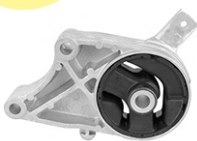

8

1.8i 16v. -12/08 Ch- 6100001
Z18XE BVM
1.8i 16v. 09/05-12/08 Z18XER

2706229
OE 5684086

Support moteur AV
Front engine mounting

NEW