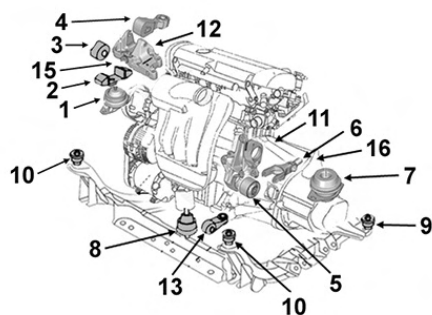

Twingo I...

Support moteur

Engine mounting

wspornik silnika

Подушка двигателя

Soporte motor

4001743

OE 8200025319

Support moteur D

Right engine mounting

1

1.2 C06 0/1/2/C/D/H/K/N/R/W
1.2 S06 0/C/D/K/W

4001767

OE 7700827544

Support moteur D

Right engine mounting

1

Clim.
1.2 C06 3/4
1.2 S06 3/4

4001389

OE 7700821668

Support moteur D

Right engine mounting

1

Sans clim.
1.2 C06 3/4
1.2 S06 3/4

4001734

OE 7700412094

Support moteur D

Right engine mounting

1

1.2 C06 6/7/8/G/M/Y
1.2 S06 6/8/G/M