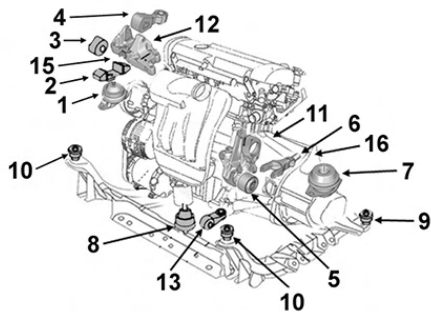

Zoe

Support moteur

Engine mounting

wspornik silnika

Подушка двигателя

Soporte motor

2704086

OE 112381035R

Biellette support inf.

Lower rod holder

NEW

6

Electric BFMB 5AQ600

Electric BFMA 5AM450