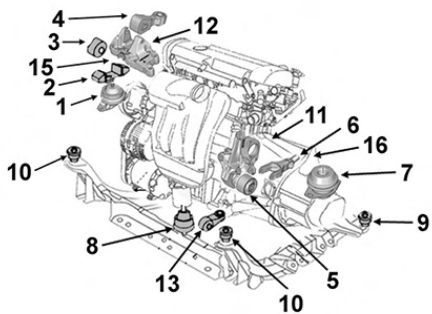

...Combo

2706112 OE 5684645 NEW	Support BV <i>Gearbox mounting</i> 7 Repère HL 1.4i 16v. Z14XEP 1.6i 16v. GNV Z16YNG 1.6i 8v. Ch- 43000001 Ch- 74000001 Z16SE	2706204 OE 24416555 NEW	Support BV <i>Gearbox mounting</i> 7 Repère FF 1.6i 8v. -ch 33999999 -ch 36999999 -ch34999999 Z16SE
9001679 OE 684126	Support BV <i>Gearbox mounting</i> 7 1.7 D 04/93-	2706225 OE 5684173 NEW	Support BV <i>Gearbox mounting</i> 7 1.7 CDTi 07/04-12/11 Z17DTH
2706077 OE 684238	Support moteur AV <i>Front engine mounting</i> 8 1.3 CDTi 07/04-12/11 Z13DT/DTJ 1.4i 16v. 07/04-12/11 Z14XEP BVM 1.6i 8V. 01/02-07/04 Z16SE BVM 1.7 Di 01/02-07/04 LR6 LK8 Y17DTL 1.7 DTi 16v. 01/02-07/04 LR6 LK8 Y17DT 1.7 CDTi 07/04-12/11 LK8 Z17DTH 1.8i 16v. 07/04-12/11 Z16YNG	2706223 OE 5684172 NEW	Support moteur AV <i>Front engine mounting</i> 8 1.7 CDTi 07/04-12/11 Z17DTH

Movano...

Support moteur

Engine mounting

wspornik silnika

Подушка двигателя

Soporte motor

4001798 OE 4403351	Support moteur D <i>Right engine mounting</i> 1 2.2 DTi 08/00-02/07 2.5 CDTi 10/01-04/10	2704052 OE 4419377	Support moteur D <i>Right engine mounting</i> 1 2.3 CDTi Traction 04/10- M9T