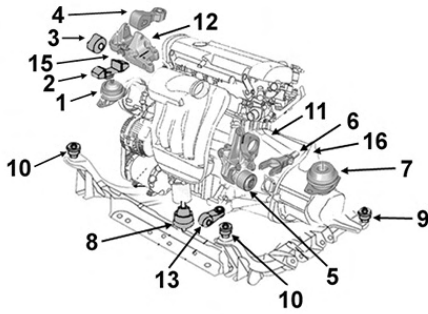

...Fiorino VL...

Support moteur

Engine mounting

wspornik silnika

Подушка двигателя

Soporte motor

SASIC

FIAT

2700059		Support moteur D		9001903		Support moteur D	
OE 51821084		Right engine mounting		OE 7587674		Right engine mounting	
	1	1.4i	01/08- TU3A/AE5		1	1.7 D	07/88-02/97
						1.7 TD	09/98-03/00
				1.7 TDS		03/97-12/01	
9001913		Support moteur AR		2700086		Biellette support	
OE 7587675		Rear engine mounting		OE 51855676		Rod holder	
	5	1.5ie	03/93-12/93 -ch 8220584 149C1000		6	1.3 JTD /FAP	01/08- BVM
		1.7 D	07/88-02/97			Avec Euro 5	
		1.7 TD	09/98-03/00				
		1.7 TDS	03/97-12/01				
2706260		Biellette support		2700058		Biellette support inf.	
OE 51805431		Rod holder		OE 51805434		Lower rod holder	
	6	1.3 JTD /FAP	01/08- BVM		6	1.4i	01/08- TU3A/AE5 BVM5
		Sauf Euro 5					
2700031		Support BV		9001482		Support moteur G	
OE 51761609		Gearbox mounting		OE 7587673		Left engine mounting	
	7	1.3 JTD	01/08- 199A2000		7	1.7 D	07/88-02/97
		1.4i	01/08- TU3A/AE5			1.7 TD	09/98-03/00
						1.7 TDS	03/97-12/01