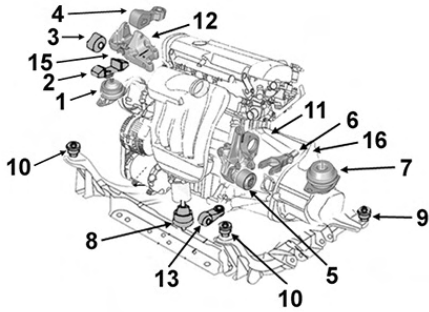

Support moteur

Engine mounting

wspornik silnika

Подушка двигателя

Soporte motor

8091281
OE 180928

Art. support mot. AR
Rear engine mounting bush

5 Ø int.10 Ø ext.69 long. tube int.53

3.0i V6 24v. 04/99- ES9J4S

8091331
OE 180933

Art. support mot. D inf. AR
Rear lower right engine mounting bush

5 Ø int.10 Ø ext.70 long. tube int.53 ext.40

2.0 HDi DW10ATED
2.0 HDi 90hp 66kw DW10TD
2.2 HDi DW12TED4

8091041

OE Part/oe 180617

Articulation chape

Tread bush

6 Ø int.12 Ø ext.30 long. tube int.34 ext.28

1.6i -03/99 XU5JP
1.9 TD XUD9TE/SD
2.0i 16v. -30/06/97 XU10J4R
2.0i Turbo -29/06/97 XU10J2TE
1.8i XU7JB
1.8i 16v. XU7JP4
1.8i 16v. EW7J4
2.0 HDi DW10TD
DW10ATED
2.1 TD XUD11BTE
2.2 HDi DW12TED4
3.0i V6 24v. 04/99- ES9J4/S

8431951

OE 184395

Support BV G

Left gearbox mounting

7

1.6i XU5JP
1.8i /16v. XU7JB/JP/JP4
Sauf XU7JP4 BVA
1.8i 16v. EW7J4
2.0i 16v. EW10J4
Sauf BVA AL4
2.0i 16v. -02/01/00 EW10J4
Sauf BVM
2.0 HPi EW10D

8271101

OE 182710

Support BV G

Left gearbox mounting

7 Ø 90 entraxe 110

1.8i 16v. BVA XU7JP4
1.9 TD XUD9TE
1.9 TD SD XUD9SD
2.0i 16v. -02/01/00 EW10J4
BVM
2.0i 16v. BVM XU10J4R
2.0 HDi DW10TD

8271161

OE 182716

Support BV G

Left gearbox mounting

7

2.0i 16v. BVA XU10J4R
2.0i 16v. BVA AL4 EW10J4
2.0i Turbo -03/99 XU10J2TE
2.0 HDi 110hp 79kw DW10ATED
2.1 TD XUD11BTE
2.2i 16v. EW12J4
2.2 HDi DW12TED4
3.0i V6 24v. 04/99- ES9J4/S
BVA

5043183

OE 350418

Art. berceau inf. AV

Front lower cradle bush

10 Ø int.16 Ø ext.58.8

1.6i 02/06/97-03/99 XU5JP
1.8i /16v. 02/06/97-03/99 XU7JB/P/P4
1.9 TD 02/06/97-03/99 XUD9TE/SD
2.0i 16v. 02/06/97-03/99 XU10J4R
2.0 HDi 02/06/97-03/99 DW10TD/ATED
2.1 TD 02/06/97-03/99 XUD11BTE

5043183

OE 350418

Art. berceau inf. AV/AR

Front rear lower cradle bush

9
10 Ø int.16 Ø ext.58.8

1.6i 04/99- XU5JP
1.8i 16v. 04/99- XU7JB/JP/JP4
1.8i 16v. 04/99- EW7J4
2.0i 16v. 04/99- EW10J4
2.0i 16v. 04/99- XU10J4R
2.0 HDi 04/99- DW10TD/ATED
2.0 HPi 04/99- EW10D
2.2i 16v. 04/99- EW12J4
2.2 HDi 04/99- DW12TED4