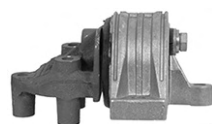

1

2.0 JTD

8021561

OE 1335128080

Support moteur D

Right engine mounting