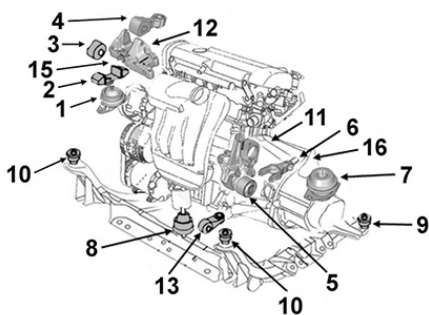

...Laguna III Coupé

RENAULT

Support moteur

Engine mounting

wspornik silnika

Подушка двигателя

Soporte motor

2704029 OE 113560003R	Biellette support sup. D <i>Right upper rod holder</i> 4 BVA 3.0 DCi FAP 0/08- DT13/A3/B3/E3 V9X8	2704028 OE 113560002R	Biellette support sup. D <i>Right upper rod holder</i> 4 BVA 3.5i V6 24v. 10/08- DT1P/BP V4Y713
2704026 OE 112380015R	Biellette support inf. <i>Lower rod holder</i> 6 1.5 DCi K9K	2704032 OE 546190004R	Biellette support inf. <i>Lower rod holder</i> 6 2.0i 16v. Turbo 10/08- DT1G/BG/EG F4R800 BVM DT1H/EH F4R811 BVA 3.5i V6 24v. 10/08- DT1P/BP V4Y713 BVA
2704033 OE 546190005R	Biellette support inf. <i>Lower rod holder</i> 6 <table border="0"> <tr> <td>2.0 DCi</td> <td>10/08-</td> <td>DT1K/3C/EK/FC</td> <td>M9R742 802</td> <td>BVM</td> </tr> <tr> <td>2.0 DCi</td> <td>10/08-</td> <td>DT1K/3C/EK/FC</td> <td>M9R744</td> <td>BVM</td> </tr> <tr> <td>2.0 DCi</td> <td>10/08-</td> <td>DT3C/FC</td> <td>M9R746</td> <td>BVM</td> </tr> <tr> <td>2.0 DCi FAP</td> <td>10/08-</td> <td>DT1M/3F/EM/FF</td> <td>M9R800</td> <td>BVM</td> </tr> <tr> <td>2.0 DCi FAP</td> <td>10/08-</td> <td>DT11/19/B1/E1/E9</td> <td>M9R742 805/06/14/20</td> <td>BVA</td> </tr> <tr> <td>2.0 DCi FAP</td> <td>10/08-</td> <td>DT19/1N/E9/EN</td> <td>M9R809</td> <td>BVA</td> </tr> <tr> <td>2.0 DCi FAP</td> <td>10/08-</td> <td>DTDE/DN</td> <td>M9R816</td> <td>BVM</td> </tr> <tr> <td>3.0 DCi FAP</td> <td>10/08-</td> <td>DT13/A3/B3/E3</td> <td>V9X8</td> <td>BVA</td> </tr> </table>		
2704070 OE 112200006R	Support BV <i>Gearbox mounting</i> 7 1.5 DCi K9K	2704080 OE 8200292828	Support BV G <i>Left gearbox mounting</i> 7 2.0i 16v. Turbo DT0G/1U 2.0 DCi DT01/1D BVM6 2.0 DCi /FAP DT0K/1C/1M/1W/12