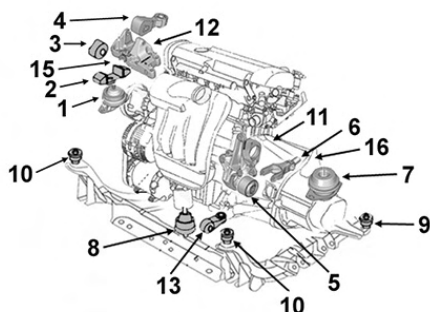

...Xantia...

Support moteur

Engine mounting

wspornik silnika

Подушка двигателя

Soporte motor

8271261 OE 182726	Support moteur D <i>Right engine mounting</i>	8271221 OE 182722	Support moteur D <i>Right engine mounting</i>
	1 2.0 HDi Sans Fap 12/97-11/04/99 DW10ATED 2.1 TD XUD11BTE		1 TT /all models Activa -06/98
2001009 OE 96132379	Butée support moteur D <i>Right engine mounting bush</i>	8441251 OE 184425	Butée support moteur D <i>Right engine mounting bush</i>
	2 TT /all models sauf XU7JP XU5JP XUD9A		2 1.6 XU5JP BVM 1.8i XU7JP 1.8i XU7JB 1.8i 16v. XU7JP4 1.9 D -11/97 XUD9 2.0 HDi 12/97- DW10TD
8391481 OE 183948	Support moteur D sup. <i>Upper right engine mounting</i>	8003205 OE 183946	Art. support mot. D <i>Right engine mounting bush</i>
	3 <i>Ø int.10 Ø ext.70 long. tube int.53 ext.39.5</i> 2.0i Turbo / Activa XU10J2TE		3 <i>Ø int.10 Ø ext.40 long. tube int.37.5 ext.32.5</i> 2.0i Turbo XU10J2TE 2.0 HDi Sans FAP 12/97- DW10ATED
8003207 OE 185420	Articulation D sup. <i>Upper right bush</i>	8091161 OE 180916	Art. support mot. D inf. <i>Lower right engine mounting bush</i>
	4 <i>Ø int.10 Ø ext.30 long. tube int.38 ext.28</i> 2.1 TD XUD11BTE		5 <i>Ø int.10 Ø ext.70 long. tube int.53 ext.40</i> TT /all models