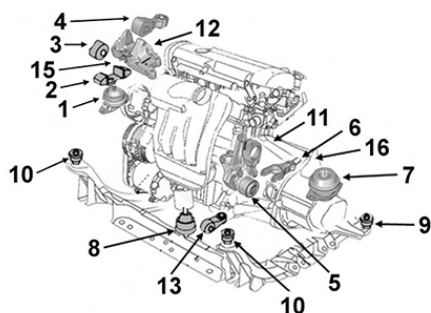

...Courier

SASIC

FORD

Autres pièces Other parts Inne części другие части Otras piezas

9003007

Support échappement AR

OE 7092700

Rear exhaust pipe mounting

1.8 TDDi Fourgon 02/00-

Tourneo

Support moteur

Engine mounting

wspornik silnika

Подушка двигателя

Soporte motor

2706215

Support BV

OE 4519492

Gearbox mounting

NEW

6

2.2 TDCi 17/04/06-30/12/14 Duratorq