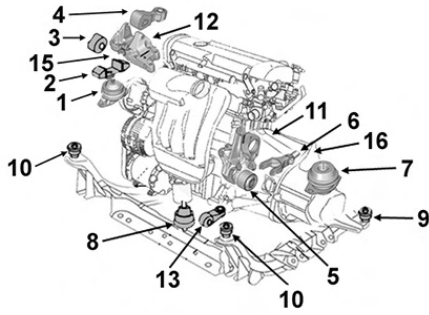

...Tiguan

Support moteur

Engine mounting

wspornik silnika

Подушка двигателя

Soporte motor

2706117

OE 3C0199555R

Support BV

Gearbox mounting

NEW

7

2.0 TFSi 01/08-06/11/11
CAWA/B CCTA BVA

2706118

OE 3C0199555S

Support BV

Gearbox mounting

NEW

7

BV Rob. 7 PR 0EX

2.0 TSi 01/08- CCZA/ZB/ZC/ZD
2.0 TDi 01/08- CFFA/FB/GC