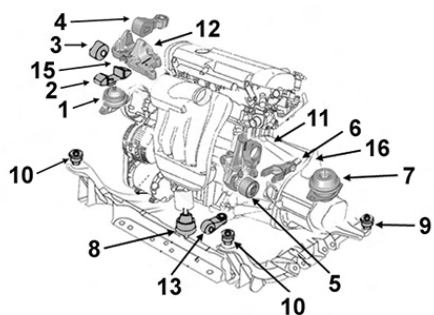

Tigra...

Support moteur

Engine mounting

wspornik silnika

Подушка двигателя

Soporte motor

OPEL

SASIC

2706058 OE 684183	Support moteur D <i>Right engine mounting</i>	9001678 OE 684666	Support moteur D <i>Right engine mounting</i>
	1 BVM5 1.3 CDTi Cab. 03/05- Z13DT		1 1.4i 16v. 04/93- X14XE 1.6i 16v. 04/93- X16XE
2706240 OE 5684170	Support moteur D <i>Right engine mounting</i>	2706194 OE 9227881	Support moteur D <i>Right engine mounting</i>
	1 1.4i 16v. 09/04-12/09 Z14XEP		1 1.8i 16v. 09/04- Z18XE
2706075 OE 846034	Support moteur AR <i>Rear engine mounting</i>	9001378 OE 682603	Support moteur AR <i>Rear engine mounting</i>
	5 BVM5 1.3 CDTi Cab. 03/05- Z13DT 1.4i 16v. Cab. 09/04- Z14XEP BV Rob. 5 1.8i 16v. Cab. 09/04- Z18XE		5 1.4i 16v. 04/93- X14XE 1.6i 16v. 04/93- X16XE
2706207 OE 684717	Biellette support <i>Rod holder</i>	2706017 OE 684713	Biellette support <i>Rod holder</i>
	6 1.3 CDTi 03/05- Z13DT 1.4i 16v. 09/04- Ch- 6E000001 Z14XEP		6 1.4i 16v. Cab. 09/04- -ch 5E999999 1.8i 16v. Cab. 09/04- BVM