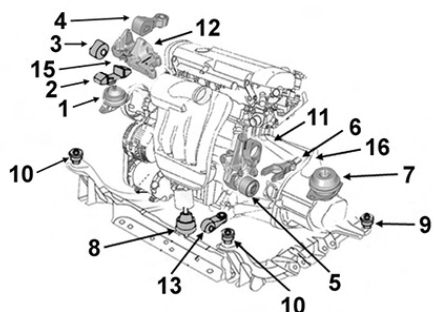

...Vectra C

Support moteur

Engine mounting

wspornik silnika

Подушка двигателя

Soporte motor

2706248

OE 5684689

Support BV

Gearbox mounting

NEW

7

BVM

1.9 CDTi /FAP Repére ME	Ch- 61000001	Ch- 68000001	Z19DT/L	F40
1.9 CDTi /FAP Repére ME	Ch- 61000001	Ch- 68000001	Z19DTH	F40
1.9 CDTi /FAP Repére LC	Ch- 51000001	-ch 51999999	Z19DT	
1.9 CDTi /FAP Repére LC	Ch- 51000001	-ch 51999999	Z19DTH	
1.9 CDTi /FAP Repére LC	Ch- 58000001	-ch 58999999	Z19DT	
1.9 CDTi /FAP Repére LC	Ch- 58000001	-ch 58999999	Z19DTH	

2706249

OE 5684681

Support BV

Gearbox mounting

NEW

7

BVM

2.0 DTi 16v. Repére FZ	-ch 51999999	-ch 58999999	Y20DTH	
2.2i 16v. Repére FZ	-ch 51999999	-ch 58999999	Z22SE/YH	
2.2i 16v. Repére LY	Ch- 61000001	Ch- 68000001	Z22SE/YH	F23

2706195

OE 13220095

Support moteur AV

Front engine mounting

NEW

8

1.6i 16v. Ch- 61000001	Ch- 68000001	Z16XE/P	
1.8i 16v. Ch- 61000001	Ch- 68000001	Z18XE/L	
1.8i 16v.		Z18XER	

2706229

OE 5684086

Support moteur AV

Front engine mounting

NEW

8

BVM

2.0i 16v. Turbo	Z20NET	
2.2i 16v.	Z22YH	
2.8i Turbo	Z28NET	
2.8i Turbo V6	Z28NEL	
3.0 CDTi	Y30DT	Z30DT
3.2i V6 24v.	Z32SE	

2706244

OE 5684101

Support moteur AV

Front engine mounting

NEW

8

BVM

2.0 DTi 16v. -ch 51999999	-ch 58999999	Y20DTH