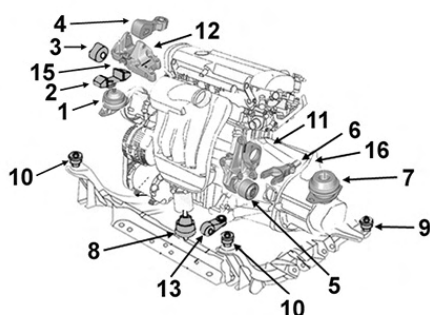

...Megane III Coupé

Autres pièces   Other parts   Inne części   другие части   Otras piezas

RENAULT

2954009 OE 8200105505	Batteur échappement <i>Exhaust bush</i>	2954007 OE 206511084R	Support échappement AR D <i>Right rear exhaust pipe mounting</i>
	1.5 DCi DZ0A/0B K9K830/32		2.0i Turbo DZ1N/15/17/18/21 F4R

Modus...

Support moteur

Engine mounting

wspornik silnika

Подушка двигателя

Soporte motor

4001827 OE 8200281186	Support moteur D <i>Right engine mounting</i>	2704083 OE 112103737R	Support moteur D <i>Right engine mounting</i>
	1 1.2i 16v. -12/12/08 JP0C/0K/0P/0S/0T/0W/1C FP0C/0K/0P		1 1.2i 16v. /Turbo 13/12/08- FP0C/K/P JP0C/K/P/S/T/W JP1C/0R/1E
4001828 OE 8200140431	Support moteur D <i>Right engine mounting</i>	2704097 OE 112106691R	Support moteur D <i>Right engine mounting</i>
	1 1.4i 16v. JP0J 1.5 DCi JP0E/0G 1.6i 16v. JP0B/0V		1 1.4i 16v. 26/09/08-28/04/11 JP01/1F K4J780 1.6i 16v. 26/09/08-28/04/11 JP0Y/1G K4M790/791/800/801 1.6i 16v. 28/04/11- JP16 K4M801