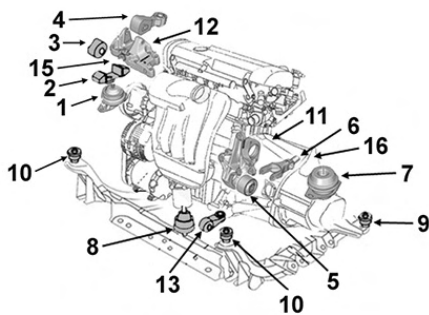

...Sharan

Support moteur

Engine mounting

wspornik silnika

Подушка двигателя

Soporte motor

9001993 OE 7M0399201BQ	Biellette support AR <i>Rear rod holder</i> 6 1.9 TDi 110hp 81kw -06/00	2706039 OE 7M3399201G	Biellette support AR <i>Rear rod holder</i> 6 1.9 TDi 90hp 66kw 01/04-12/04 ANU BVM 1.9 TDi 115hp 85kw 01/04-09/10 AUY BVK 1.9 TDi 130hp 96kw 01/04-05/06 ASZ BVM 2.0 TDi FAP 140hp 103kw 05/06-09/10 BRT BVM	
9001980 OE 7M0199131AF	Support moteur G <i>Left engine mounting</i> 7 <i>Repère jaune</i> BVM 1.9 TDi 90hp 66kw 110hp 81kw -06/00 2.0 -06/00 2.8 VR6 -06/00	2706164 OE 7M3199555P	Support BV <i>Gearbox mounting</i> 7 1.9 TDi 07/00-05/10 ANU 2.0i 8v. /GPL 07/00-05/10 ATM	
2706141 OE 5N0199555				Support BV <i>Gearbox mounting</i> 7 <i>Repère vert</i> 2.0 TDi 06/10- CFFA/FB/FE/GB/GC BVM6 PR 0EU
9001947 OE 1K0199867Q				Articulation berceau inf. <i>Lower Cradle bush</i> 16 $\varnothing$ int.15 $\varnothing$ ext.92 long. tube int.26 ext.36 1.4 TSi 06/10- CAVA CTHA 2.0 FSi 11/10- CCZA 2.0 TDi /FAP /4WD 09/10- CFFA/FB/FE/GB/GC