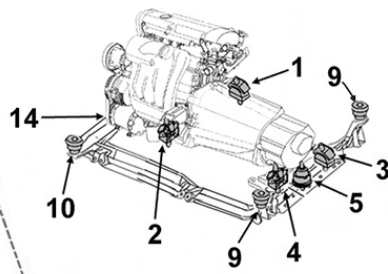

...A5

2706020

Support BV

OE 8K0399151BE

Gearbox mounting

NEW

5

3.0 TDi /4WD

CCWA

3.0 TDi FAP 4WD Coupé

-07/11

CAPA BVM

3.2 FSi /4WD

CALA

4.2i 4WD S5 Coupé

-07/11

CAUA

A6 I 94-97...

Support moteur

Engine mounting

wspornik silnika

Подушка двигателя

Soporte motor

SASIC

AUDI

9001392

Support moteur G

OE 443199379E

Left engine mounting

2

1.9 TDi

2.2i 4WD S6 /Avant

2.3i

2.5 TDi

2.6i /E

2.8i V6 12v. /30v. /4WD

9001967

Support moteur G/D

OE 4A0199379C

L/R engine mounting

1
2

1.8i 20v. /Avant 04/96-

1.9 TDi /Avant

1Z AHU

2.0i E

01/95-

9001965

Support BV G/D

OE 4A0399151D

L/R gearbox mounting

3
4

1.8i 20v. 01/95-

1.9 TDi 01/95-

2.0i E 01/95-

2.5 TDi 01/95- BV6

9001390

Support BV G

OE 8D0399151H

Left gearbox mounting

4

1.8i 20v.

01/95-

1.8i 20v. 4WD

01/95-

9001390

Support BV G

OE 8D0399151H

Left gearbox mounting

4

1.9 TDi

01/95-

9001384

Butée support moteur AV

OE 893199339D

Front Engine mounting bush

14

Ø int.22 H 46 ep. coll.15

1.8i 20v.

01/95-