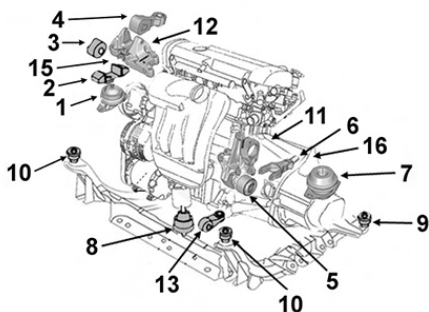

2700038
OE 1807GG

Support moteur D
Right engine mounting

1

1.6i 16v. Turbo EP6CDT /DT

...C4 Picasso -06/13...

CITROEN

Support moteur

Engine mounting