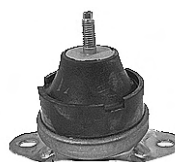

1	1.8i 16v.	EW7J4	BVM
	1.8i 16v.	EW7A	
	2.0i 16v.	EW10J4	
	2.0i 16v.	EW10A	

8441911
OE 1844C0

Support moteur D
Right engine mounting