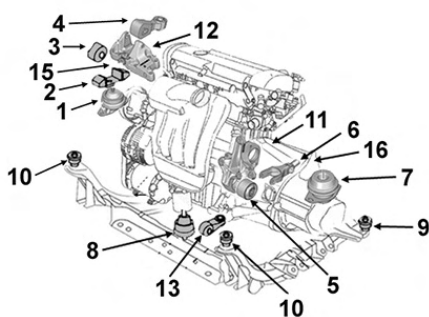

Soul

Support moteur

Engine mounting

wspornik silnika

Подушка двигателя

Soporte motor

KIA

2706347 **Support moteur D**
OE 218102X000 *Right engine mounting*

NEW

DISPONIBLE
PROCHAINEMENT
SOON
AVAILABLE

1

1.6i 16v. 09/10/08-29/07/11

2706361 **Biellette support**
OE 219501J000 *Rod holder*

NEW

DISPONIBLE
PROCHAINEMENT
SOON
AVAILABLE

6

BVM 5

1.6i 16v. 09/10/08-03/03/09 G4FC

2706405 **Support BV**
OE 218302K600 *Gearbox mounting*

NEW

DISPONIBLE
PROCHAINEMENT
SOON
AVAILABLE

7

BVA 6

1.6i 16v. 19/07/11-19/10/13 G4FD/FG

1.6 CRDi FAP 19/07/11-19/10/13 D4FB

2706299 **Support BV**
OE 218303Z200 *Gearbox mounting*

7

repère rouge

BVA6

2.0i 02/14- G4NA