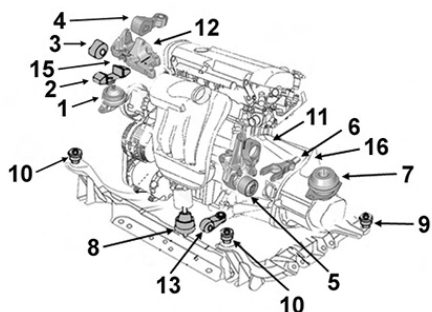

...R18

4001459 OE 7700686449	Sangle échappement <i>Exhaust strap</i>	4001453 OE 7700565762	Colonne ligne échap. <i>Exhaust rubber</i>
	TT /all models R1340 R1341 R1342 R1343 R1344 R1345 R1346		TT /all models R1340 R1341 R1342 R1343 R1344 R1345 R1346

4001152 OE -	Kit rép. colonne <i>Rubber repair kit</i> (4001453+écrous+rondelles)		
	TT /all models R1340 R1341 R1342 R1343 R1344 R1345 R1346		

R19...

Support moteur

Engine mounting

wspornik silnika

Подушка двигателя

Soporte motor

4001349 OE 7700785949	Support moteur D <i>Right engine mounting</i>	4001352 OE 7700802927	Support moteur D <i>Right engine mounting</i>
	1 TT /all models Essence		1 1.9 D 1.9 TD

4001353 OE 7700804163	Support moteur AR <i>Rear engine mounting</i>	4001713 OE 7700411638	Biellette support AR <i>Rear rod holder</i>
	5 TT /all models Essence		6 1.9 D -28/11/94 1.9 TD -28/11/94