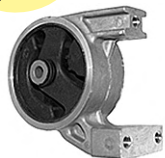

Support BV AR

Rear gearbox mounting

NEW

11 BVM5

1.4i 16v.	01/06-29/04/10
1.6i 16v.	01/06-29/04/10

2706345

OE 218301G000