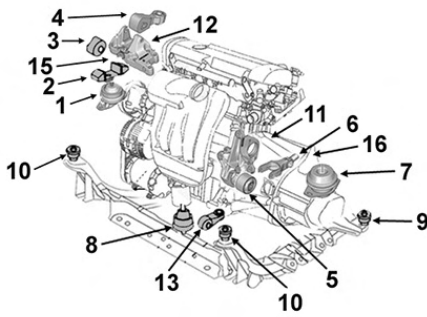

Fusion

Support moteur

Engine mounting

wspornik silnika

Подушка двигателя

Soporte motor

FORD

SASIC

2706288
OE 1301965

Support moteur D
Right engine mounting

2706322
OE 1334235

Support moteur D
Right engine mounting

NEW

1

1.4 TDCi 09/02-09/11 F6JA/JB
Sauf Dépol. Euro 4

NEW

1

1.4 TDCi 70hp 50kw 09/02-09/11
1.6 TDCi 90hp 66kw 12/04-09/11

2706029
OE 1313587

Biellette support AR
Rear rod holder

6

1.4i 16v.	09/02-	FXJA	BV Rob. 5
1.4i 16v.	09/02-	FXJA/B	BVM 5
1.4 TDCi	09/02-	F6JA/B	BVM 5 BV Rob. 5
1.6i 16v.	09/02-	FYJA/B	BVM 5
1.6 TDCi	10/05-	HHJA HHJB	BVM 5

2706028
OE 1308643

Biellette support AR
Rear rod holder

6

1.6i 16v.	07/04-	FYJA	BVA 4

2706188
OE 1221237

Support BV
Gearbox mounting

NEW

7

1.2i	09/02-09/11	FUJA/JB
1.4i	09/02-09/11	FXJA/JB/JC UTJA
1.4 TDCi	09/02-09/11	F6JA/JB
1.6i	09/02-09/11	FYJA/JB/JC
1.6 TDCi	09/02-09/11	HHJA/JB