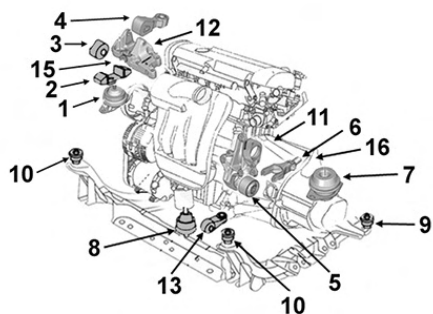

...Tigra

Support moteur

Engine mounting

wspornik silnika

Подушка двигателя

Soporte motor

2706217
OE 846000

Support moteur AR
Rear engine mounting

NEW

6

1.4i 16v. Z14XEP
1.8i 16v. Z18XE

2706040
OE 5684761

Support BV
Gearbox mounting

7

1.3 CDTi Cab. 03/05- Z13DT BVM

2706112
OE 5684645

Support BV
Gearbox mounting

NEW

7

Repère HL
1.4i 16v. Cab. 09/04-12/09 Z14XEP
1.8i 16v. Cab. 09/04-12/09 Z18XE

2706077
OE 684238

Support moteur AV
Front engine mounting

8

BVM5
1.3 CDTi Cab. 03/05- Z13DT
1.4i 16v. Cab. 09/04- Z14XEP
BV Rob. 5
1.8i 16v. Cab. 09/04- Z18XE