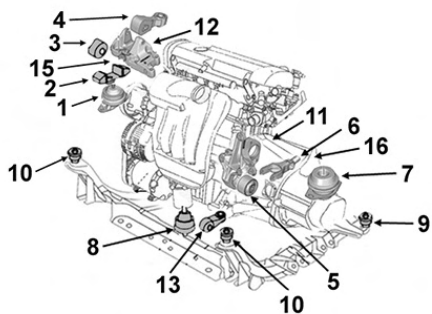

...Meriva

OPEL

SASIC

2706077 OE 684238	Support moteur AV <i>Front engine mounting</i>	2706223 OE 5684172	Support moteur AV <i>Front engine mounting</i>
	8 BVM5 1.3 CDTi 04/05-12/05 Y/Z13DT 1.3 CDTi FAP 01/06-09/10 Z13DTJ 1.4i 16v. 07/04-09/10 Z14XEP 1.6i /16v. 04/03-12/05 Z16SE/XE 1.6i 16v. 01/06-09/10 Z16XEP 1.7 DTi 16v. 08/03-12/05 Y17DT 1.8i 16v. 04/03-09/10 Z18XE		8 1.7 CDTi 08/03-09/10 Z17DTH
	8 1.6 CDTi 06/14- B16DTC/DTE B16DTH/DTL/DTN 1.7 CDTi 10/10- A17DTC/DTS BVM6		8 BVA 1.7 CDTi 09/10- A17DTI/L
	11 1.3 CDTi 09/10- A13DTC/E 1.4i 16v. /Turbo 09/10- A14NEL/NET/XER B14NEL/NET/XER 1.6 CDTi 11/13- B16DTC/DTE B16DTH/DTL/DTN BVM 1.7 CDTi 09/10- A17DT BVA 1.7 CDTi 09/10- A17DTC/DTI/DTS BVM		13 Repère JE BVM 1.4i 16v. /Turbo A14NEL/XER B14NEL/XER
2706343 OE 684308	Support BV AR <i>Rear gearbox mounting</i>	2706111 OE 5684137	Biellette support inf. AV <i>Front lower rod holder</i>
	11 1.3 CDTi 09/10- A13DTC/E 1.4i 16v. /Turbo 09/10- A14NEL/NET/XER B14NEL/NET/XER 1.6 CDTi 11/13- B16DTC/DTE B16DTH/DTL/DTN BVM 1.7 CDTi 09/10- A17DT BVA 1.7 CDTi 09/10- A17DTC/DTI/DTS BVM		13 Repère JE BVM 1.4i 16v. /Turbo A14NEL/XER B14NEL/XER

Signum...

Support moteur

Engine mounting

wspornik silnika

Подушка двигателя

Soporte motor

2706250 OE 5684087	Support moteur D <i>Right engine mounting</i>	2706308 OE 5684089	Support moteur D <i>Right engine mounting</i>
	1 1.8i 16v. Z18XE Sauf sport / W7U/ W9Q 1.8i 16v. Z18XER		1 2.0 DTi 16v. -ch 51999999 Y20DTH 2.2 DTi -ch 51999999 Y22DTR