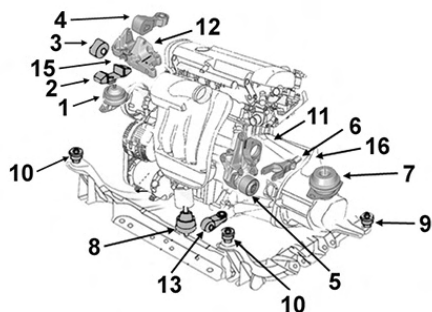

Support BV

Gearbox mounting

7

1.5 D	04/93-
1.5 TD	04/93-
1.7 D	04/93-

Corsa C...

Support moteur

Engine mounting

wspornik silnika