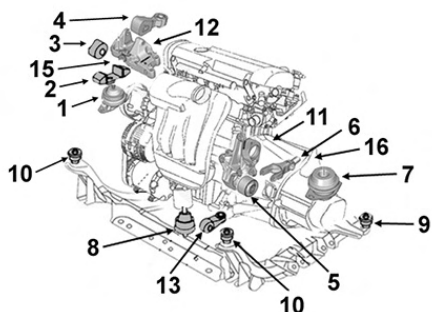

...Almera

Support moteur

Engine mounting

wspornik silnika

Подушка двигателя

Soporte motor

9002525

OE 113204M400

Support moteur AR

Rear engine mounting

5

1.5i 16v. 04/00-

1.8i 16v. 04/00-

9002526

OE 11320BN301

Support moteur AR

Rear engine mounting

5

2.2 DCi 04/03-12/05

2.2 D VDi

9002571

OE 1135041B00

Support moteur AR G

Left rear engine mounting

6

1.6i 16v. -04/00

2.0 D -04/00

4001823

OE 11220BN720

Support BV G

Left gearbox mounting

7

1.5 DCi 04/09- K9K260/64/70/76