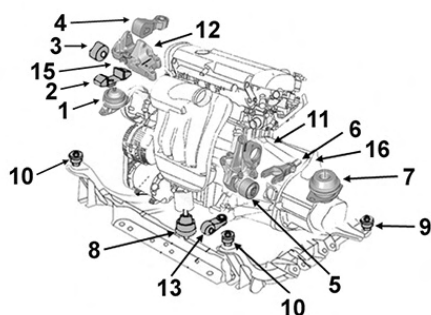

Némo VL...

Support moteur

Engine mounting

wspornik silnika

Подушка двигателя

Soporte motor

2700006
OE 1807KE

Support moteur D
Right engine mounting

NEW

1

1.3 HDi F13DTE5/6

2700059
OE 1807GQ

Support moteur D
Right engine mounting

1

1.4i TU3AE5
1.4i TU3A

2700056
OE 1807GP

Support moteur D
Right engine mounting

1

1.4 HDi DV4TED

2700086
OE 1807KA

Biellette support
Rod holder

NEW

6

1.3 HDi FAP 75hp 55kw F13DTE5/6