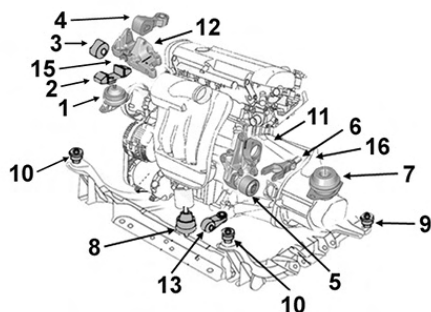

Express...

Support moteur

Engine mounting

wspornik silnika

Подушка двигателя

Soporte motor

4001330

OE 7700762721

Support moteur D

Right engine mounting

1

1.1 -01/09/90 F40H F401

1.1 09/90-01/08/91 F40H F401

TT /all models -09/91 F40M
F400/402/407

4001379

OE 7700795687

Support moteur D

Right engine mounting

1

1.1 02/08/91- F401

TT /all models 09/91- F40F/T F407

TT /all models F406 G40A/W

4001375

OE 7700805123

Support moteur D

Right engine mounting

1

1.4 F40U/Y

1.4i F40A/V

TT /all models G40

4001343

OE 7700770480

Support moteur D

Right engine mounting

1

1.6 D F404