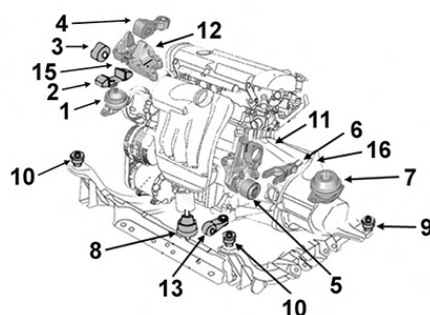

Sorento

Support moteur

Engine mounting

wspornik silnika

Подушка двигателя

Soporte motor

2706398

OE 219102B200

Support moteur AV

Front engine mounting

NEW

8

BVA 6

2.2 CRDi FAP 15/05/09-26/09/12 D4HB

2.4i 16v. 15/05/09-26/09/12 G4KE/KJ