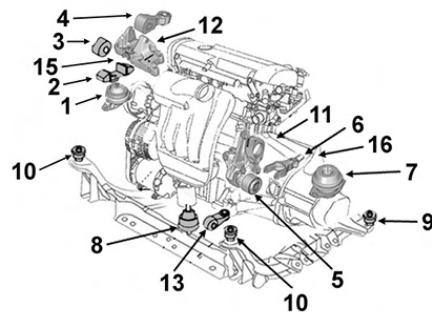

OE 7778563

Support BV G

Left gearbox mounting

7

1.6i 16v.

Musa...

Support moteur

Engine mounting