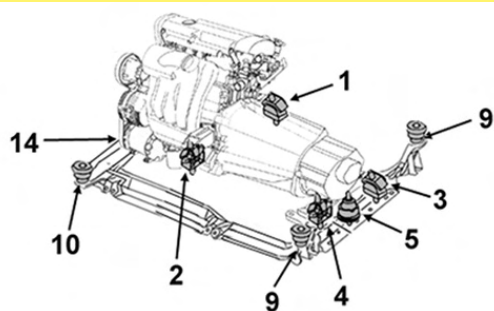

Support moteur

Engine mounting

wspornik silnika

Подушка двигателя

Soporte motor

9001395 Butée support moteur AV OE 8D0199339F Front Engine mounting bush		9001967 Support moteur G/D OE 4A0199379C L/R engine mounting	
	14 Øint.24 H 45	2.0 E 16v. -06/94	1 2
		2.0 TD -11/90	
		2.3 E -06/94	
		2.4 D -06/94	
		2.5 TDi -06/94	
9001393 Support moteur G OE 443199381C Left engine mounting		9001392 Support moteur G OE 443199379E Left engine mounting	
	2	2.0 -11/90	2
		2.2 -11/90	
		2.2 4WD -11/90	
		2.2 Turbo -11/90	
		2.3 -11/90	
		2.3 4WD -11/90	
9001389 Support BV OE 431399151D Gearbox mounting		9001965 Support BV G/D OE 4A0399151D L/R gearbox mounting	
	3 4	2.0 09/91-07/95	3 4
		2.0i 16v. 4WD 09/91-07/95	
		2.3 09/91-	
		2.3 4WD 09/91-	
	3 4	2.4 D 01/91-	3 4
		2.5 TDi 01/91-