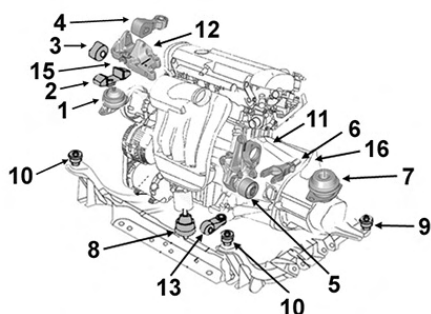

...R19...

Support moteur

Engine mounting

wspornik silnika

Подушка двигателя

Soporte motor

4001374

OE 7700800522

Biellette support

Rod holder

6

1.9 D 28/11/94-

1.9 TD 28/11/94-

4001350

OE 7700801543

Support moteur G

Left engine mounting

7

TT /all models Essence

4001370

OE 7700788318

Support BV

Gearbox mounting

7

TT /all models Essence

1.9 D

1.9 TD

4001573

OE 7700779772

Art. berceau AR D

Right rear cradle bush

9

$\varnothing$ int.12.1 $\varnothing$ ext.28.9 coll.39.7
long. tube int.35.2 ext.29 ep. coll.4.3

TT /all models Essence

1.9 D

1.9 TD

Autres pièces

Other parts

Inne części

другие части

Otras piezas

4001457

OE 7700662571

Palier de direction

Steering main bearing

7

TT /all models Essence

1.9 D

1.9 TD

4001459

OE 7700686449

Sangle échappement

Exhaust strap

7

TT /all models Essence