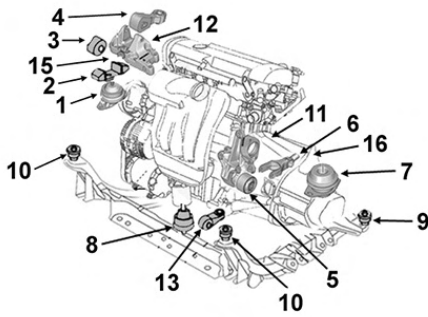

...Megane III Cab. CC...

Support moteur

Engine mounting

wspornik silnika

Подушка двигателя

Soporte motor

2704103

OE 112219816R

Support BV

Gearbox mounting

NEW

7

1.5 DCi FAP   EZ14 K9K636

2704079

OE 112205136R

Support BV G

Left gearbox mounting

7

1.6i 16v.   EZ03/0U/1U/1Y
1.6 DCi   EZ00
1.9 DCi   EZ0J/0N/1K/1S

2704107

OE 112206677R

Support BV

Gearbox mounting

NEW

7

2.0i 16v.   M4R

2704076

OE 112200015R

Support BV G

Left gearbox mounting

7

2.0 DCi   EZ0L

2704108

OE 112100242R

Support moteur D

Right engine mounting

NEW

12

1.4i Turbo   EZ0F/1V   H4J700

2704110

OE 112380295R

Biellette support

Rod holder

NEW

13

1.5 DCi   EZ14   K9K636
1.5 DCi   14/01/11-   EZ1G   K9K836