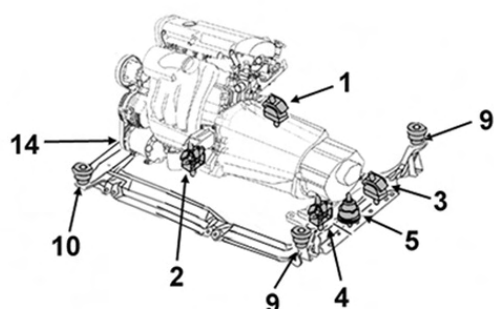

Sprinter...

Support moteur

Engine mounting

wspornik silnika

Подушка двигателя

Soporte motor

9002509

OE 9012412413

Support moteur G/D

L/R engine mounting

1/2

2.1 CDi 208 308 408 03/00-

2.3 D 208 02/95-02/00

2.3 D 308 02/95-02/00

2.3 D 408 02/95-02/00

9002500

OE 9012412513

Support moteur G/D

L/R engine mounting

1/2

2.1 CDi 211/3 311/3 411/3 03/00-

2.7 CDi 216 316 416 03/00-

2.9 D 212D 02/95-02/00

2.9 D 312D 02/95-02/00

2.9 D 412D 02/95-02/00