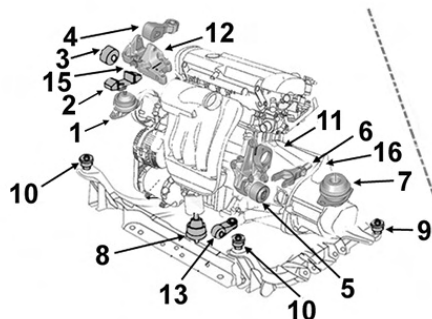

...Vito

Support moteur

Engine mounting

wspornik silnika

Подушка двигателя

Soporte motor

9002504

OE 6382420113

Support traverse AR

Rear Cross bar mounting

2706172

OE 6392420713

Support BV AR

Rear gearbox mounting

6 Repère blanc

2.0i 113	BVM BVA
2.2 CDi 108	
2.2 CDi 110	BVM BVA
2.2 CDi 112	BVM BVA
2.3i 114	BVM BVA

NEW

7

2.1 CDi 109 111 115	09/03-09/10
2.2 CDi	09/10-
3.0i 18v.	10/03-09/07
3.0 CDi 120	02/06-
3.2i 18v. 119 122	10/03-01/06
3.5i 24v. 126	05/07-
3.7i 18v. 123	06/04-09/07

9001917

OE 6382420013

Support moteur AV

Front engine mounting

8 Repère blanc

2.0i 113	BVM BVA
2.2 CDi 108	
2.2 CDi 110	BVM BVA
2.2 CDi 112	BVM BVA
2.3i 114	BVM BVA