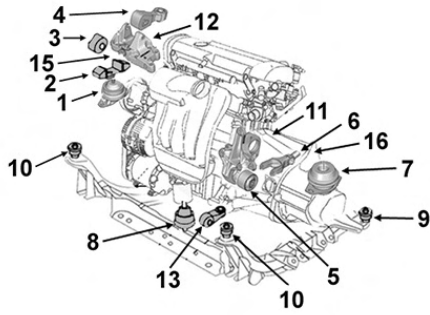

Zafira...

Support moteur

Engine mounting

wspornik silnika

Подушка двигателя

Soporte motor

OPREL

SASIC

2706178 OE 13347453 NEW	Support moteur D <i>Right engine mounting</i> 1 1.4i Turbo 11/11- A14NEL/ET 1.4i Turbo 11/11- B14NEL/T 1.6i Turbo 03/13- A16SHT/XHT 1.6i Turbo 03/13- B16SHT	9002469 OE 5684051	Support moteur D <i>Right engine mounting</i> 1 1.6i 16v. 01/99-07/05 X16XEL 1.6i 16v. 01/99-07/05 Z16XE 1.8i 16v. 01/99-07/05 X18XE1 1.8i 16v. 01/99-07/05 Z18XE
2706110 OE 5684178 NEW	Support moteur D <i>Right engine mounting</i> 1 <i>Repère RD</i> 1.6i 16v. 07/05- Z16XE1/EP/ER 1.6i 16v. 07/05- A16XER 1.6i 16v. /Turbo GNV 07/05- Z16XNT/YNG 1.6i Turbo GNV 07/05- A16XNT 1.8i 16v. 07/05- Z18XER -ch 82138052 -ch 8G125960 1.8i 16v. 07/05- A18XER -ch 82138052 -ch 8G125960	2706109 OE 5684644 NEW	Support moteur D <i>Right engine mounting</i> 1 <i>Repère HG</i> 1.7 CDTi 07/05- A17DTJ/R Z17DTJ 1.9 CDTi 07/05- Z19DT/DTH Z19DTL BVM 2.0 DTi 16v. -07/05 Y20DTH M- 32/35/36/38/3B/3H/3G 000001
2706251 OE 5684180 NEW	Support moteur D <i>Right engine mounting</i> 1 BVA 1.9 CDTi/FAP 07/05-12/11 Z19DT/HL	9002471 OE 5684053	Support moteur D <i>Right engine mounting</i> 1 2.0 Di 16v. 01/99-07/05 X20DTL 2.0 DTi 16v. 01/99-07/05 Y20DTH -M 22999999 2.2 DTi 16v. 07/03-07/05 Y22DTR
2706181 OE 13248630 NEW	Support moteur AR <i>Rear engine mounting</i> 6 1.4i Turbo 11/11- A14NEL A14NET B14NEL/T 1.6i Turbo 11/11- A16SHT A16XHT B16SHL B16SHT 1.6i Turbo GNV 01/12- A16XNT B16XNT 1.6 CDTi 11/11- B16DTH B16DTJ 1.8i 16v. 11/11- A18XEL/R 2.0 CDTi FAP 11/11- A20DT/DTH/DTL/DTR Y20DTJ Z20DTJ B20DTH B20DTL