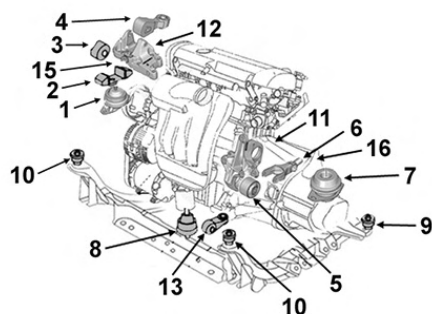

...Visa

8091041 OE 180904	Articulation chape <i>Tread bush</i>	8431951 OE 184395	Support BV <i>Gearbox mounting</i>
	6 $\varnothing$ int.12 $\varnothing$ ext.30 long. tube int.34 ext.28 1.6 GTi 1.8 D		7 1.6 GTi 1.8 D

Autres pièces   Other parts   Inne części   другие части   Otras piezas

STROEN

7551301 OE 175544	Sangle échappement AR <i>Rear exhaust strap</i>
	H44 TT /all models

Xantia...

Support moteur

Engine mounting

wspornik silnika

Подушка двигателя

Soporte motor

8441471 OE 96171996	Support moteur D <i>Right engine mounting</i>	8271321 OE 182732	Support moteur D <i>Right engine mounting</i>
	1 TT /all models Sauf ES9J4 XUD11 DW10ATED DW10TD Activa		1 2.0 HDi 90hp 66kw 12/97- DW10TD