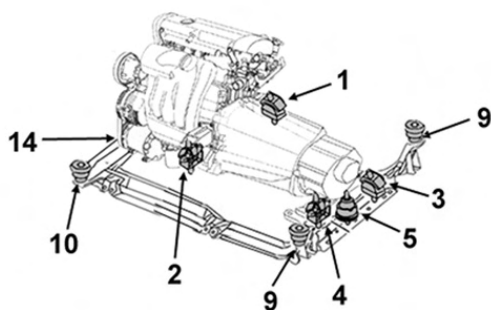

Classe SL (230) 10/01-

Support moteur

Engine mounting

wspornik silnika

Подушка двигателя

Soporte motor

9002508

OE 2202400518

Support moteur AR

Rear engine mounting

5 BVM BVA

3.7i 350

5.0i 500

5.4i Komp 55 AMG