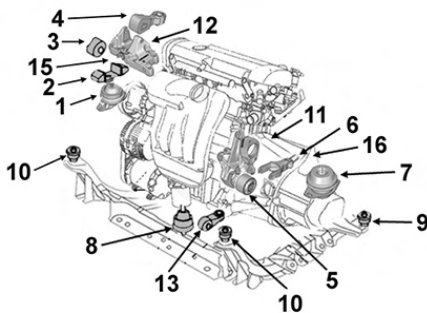

...Galaxy

2706039 OE 1118740	Biellette support AR <i>Rear rod holder</i>	2706087 OE 1419832	Support BV <i>Gearbox mounting</i>
	6 1.9 TDi 04/00-04/06		7 Repère bleu 1.6i Turbo 22/10/10- JTWA/WB BVM6 2.0i 06/03/06- AOWA/WB TBWA/WB BVM5 2.3i 16v. 03/09/07- SEWA BVA 6
2706323 OE 1484320	Support BV <i>Gearbox mounting</i>	9002460 OE 1056805	Support moteur G <i>Left engine mounting</i>
	7 BVA 6 2.0 TDCi 130hp 96kw 07/05/07-15/03/10 2.0 TDCi FAP 140hp 103kw 07/05/07-15/03/10		7 repère rose 1.9 TDi 110hp 81kw 07/98-08/00
2706067 OE 1441362	Support BV AR <i>Rear gearbox mounting</i>		
	11 2.0 TDCi 05/06- AZWA QXWB BVM		

FORD

SASIC

Ka...

Support moteur

Engine mounting

wspornik silnika

Подушка двигателя

Soporte motor

9002448 OE 1032120	Support moteur D <i>Right engine mounting</i>	9002449 OE 1217187	Support moteur AR <i>Rear engine mounting</i>
	1 1.3i 10/96-10/08		5 1.3i 10/96-10/08