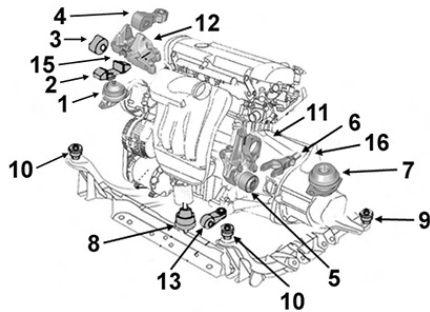

...Aygo

Autres pièces   Other parts   Inne części   другие части   Otras piezas

TOYOTA

VOLKSWAGEN

2950029   **Support échappement AR**
OE 175650Q010   *Rear exhaust pipe mounting*

NEW

1.0i 12v.	-06/14	1KRFE
1.0i 12v.	06/14-	1KR 384F
1.0i VVTi	-06/14	1KRFE
1.2i 12v.	06/14-	EB2/F
1.4 D4-D	-06/14	2WZTV

New Beetle...

Support moteur

Engine mounting

wspornik silnika

Подушка двигателя

Soporte motor

2706265   **Support moteur D**
OE 1K0199262CP   *Right engine mounting*

NEW

1	BVM	
	1.2 TSi	01/12- CBZB

9001386   **Support moteur D**
OE 1J0199262BF   *Right engine mounting*

1	1.4i 16v.	01/02-10/05	BCA BVM5
	1.6i /16v.	03/00-10/05	AYD BFS
	1.8i 20v. Turbo	11/99-10/05	AVC AWU
	1.9 TDi	01/99-	ALH ATD AXR BSW BVM BVA
	2.0	01/99-	AQY AZJ

9001976   **Support moteur D**
OE 1J0199262BK   *Right engine mounting*

1	Repère vert	
	BVM5	
	1.4i 16v.	-10/11 BCA

2706093   **Support moteur D**
OE 1K0199262CG   *Right engine mounting*

1	1.4 TSi	11/11-	CAVD CTHD