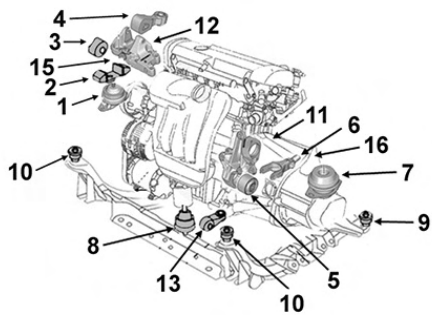

...J5

8431611 OE 184361	Support moteur AR <i>Rear engine mounting</i> 5 Sauf 4WD TT /all models -12/91	8441411 OE 184441	Support moteur AR <i>Rear engine mounting</i> 5 Sauf 4WD TT /all models 01/91-
8431801 OE 184380	Support moteur G <i>Left engine mounting</i> 7 TT /all models Carbu. TT /all models Diesel -ch S341863 sauf 4WD TT /all models M705 TD & TD	8431931 OE 184393	Support moteur G <i>Left engine mounting</i> 7 TT /all models Diesel Ch- S341864

J7

Support moteur

Engine mounting

wspornik silnika

Подушка двигателя

Soporte motor

8071131 OE 180713	Support moteur AV <i>Front engine mounting</i> 1 2 H36 Entraxe 85mm TT /all models
8461161 OE 184616	Support BV AR <i>Rear gearbox mounting</i> 5 TT /all models