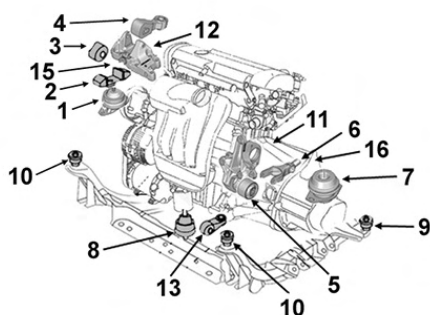

...156

Support moteur

Engine mounting

wspornik silnika

Подушка двигателя

Soporte motor

9002420

OE 60656524

Support BV AR

Rear gearbox mounting

7

1.9 JTD /4WD

2.4 JTD 136hp 100kw 140hp 103kw 150hp 110kw