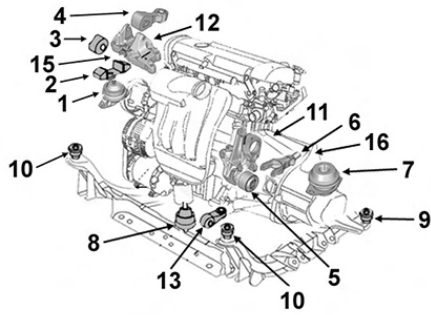

Clio I -02/98...

Support moteur

Engine mounting

wspornik silnika

Подушка двигателя

Soporte motor

RENAULT

4001379 OE 7700795687	Support moteur D Right engine mounting	4001375 OE 7700805123	Support moteur D Right engine mounting
	1 1.1 /Comm. B57I C571 S571 1.2 /Comm. B577 C577 S577 TT Elec. /All models Electric /Comm. 557W 657W		1 1.2 B/C57A B/C57R B/C57S B/C572 1.4 B/C57B B/C57T B/C57Y B/C573 1.8i B/C57H B/C578 1.9 D B576/I/L 1.9 D/Comm. 01/96- C/S 57I/L 357N 557N 657H 657N
4001378 OE 7700818994	Support moteur D Right engine mounting	4001380 OE 7700805733	Support moteur AR Rear engine mounting
	1 1.2 C57N 1.7 B/C574 1.8i B57C B57U 1.8i C579 C57C C57U 1.8i 16v. C575 C57D 1.9 D /Comm. -12/96 C/S 576/I/L 2.0i 16v. Williams C57M		5 TT Elec. /All models Electric /Comm. 557W 657W 1.1 /Comm. B57I C571 S571 1.2 /Comm. B577 C577 S577
4001374 OE 7700800522			
Biellette support Rod holder			
	6 1.1 557K 557Y 1.2 B/C 57A B57N B/C 57R/S B/C 572 1.2 357F 357G 357J 357L 357R 557F 557G 557J 557L 557R 1.4 B57P B/C 57Y B/C 573 557B 1.4 B/C 57B B/C 57J B57T BVM 1.4 B/C 57J BVA Chauffage normal 1.7 B/C 574 1.8i B/C 57U 1.8i 16v. C575 1.9 D B57I 1.9 D /Comm. B/C/S 576 B/C/S 57L 557N C/S 57I		
4001776 OE 7700414827			
Biellette support AR Rear rod holder			
	6 1.4i 06/90-12/96 B57B B57T BVA 1.4i 01/96- B57B C57B BVA 1.4i Clim. 01/96- B57J 1.4i DA 01/96- B57J 1.4i Clim. 01/96- C57J BVA 1.8i 06/90-12/96 B578 1.8i Clim. 01/96- 357U 557U BVA 1.8i Clim. 06/90-12/96 557A 557D 1.8i 01/96- B578 BVA 1.8i Clim. 01/96- 357A 557A 1.8i 01/96- C578 357V