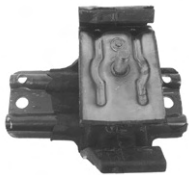

1/2

2.4i

-02/97

9002578

Support moteur G

OE 112207F001

Left engine mounting