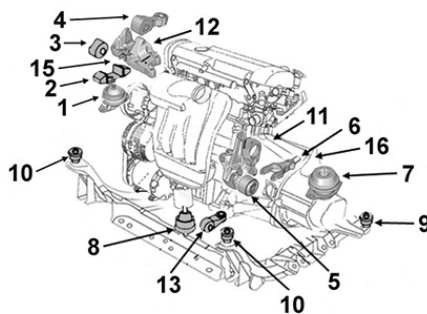

Scorpio

Support moteur

Engine mounting

wspornik silnika

Подушка двигателя

Soporte motor

9001438

OE 6155997

Support BV cent.

Middle gearbox mounting

5

2.0 /16v.	01/86-
2.0i /16v.	01/86-