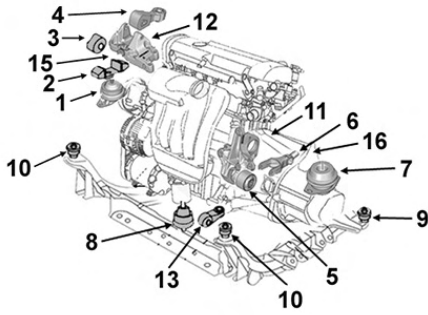

Linea

Support moteur

Engine mounting

wspornik silnika

Подушка двигателя

Soporte motor

FIAT

SASIC

2706140

OE 51813198

Support moteur D

Right engine mounting

NEW

1

1.4i Turbo 198A4000

2700031

OE 51761609

Support BV

Gearbox mounting

7

1.4i Turbo 198A4000

2706171

OE 51952356

Support BV

Gearbox mounting

NEW

7

1.6 JTD 30/04/13-