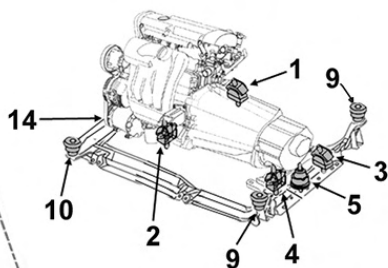

R21...

Support moteur

Engine mounting

wspornik silnika

Подушка двигателя

Soporte motor