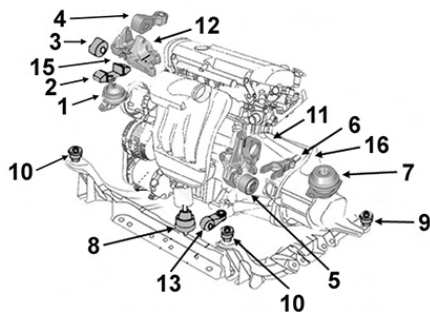

...Polo -05/09

Autres pièces   Other parts   Inne części   другие части   OTRAS PIEZAS

9003000   **Support échappement AR**
OE 1H0253144C   *Rear exhaust pipe mounting*

1.3i	10/94-09/99	ADX	
1.4	10/99-	AKK/P AUD	
1.4i	10/94-09/99	AEX	
1.4i 16v.	10/94-09/99	AFH	
1.4i 16v.	10/99-	AFK AHW AUA	
1.4i 16v.	10/99-	AUB	
1.4 TDi	10/99-	AMF	
1.6	10/94-09/99	AEA	BVM BVA
1.6 GTi 16v.	10/99-	ARC AVY	
1.9 D	10/94-09/99	AEF	
1.9 SDi	10/99-	AGD ASX	

Polo (6R) 06/09-...

Support moteur

Engine mounting

wspornik silnika

Подушка двигателя

Soporte motor

2706243   **Support moteur D**
OE 6R0199167R   *Right engine mounting*

NEW

1

1.2 TDi FAP -05/07/10 CFWA

2706104   **Support moteur D**
OE 6R0199167S   *Right engine mounting*

NEW

1

1.6 TDi FAP -12/15 Ch- 6RZA-000001
CAYA/YB/YC

2706009   **Biellette support**
OE 6Q0199851AJ   *Rod holder*

6

1.2i /Crosspolo   CGPA/PB
1.2i Fox   01/10-   CHF B

9001973   **Biellette support**
OE 6Q0199851AK   *Rod holder*

6

1.4i GPL   CMAA
1.4i /Crosspolo   CGGB