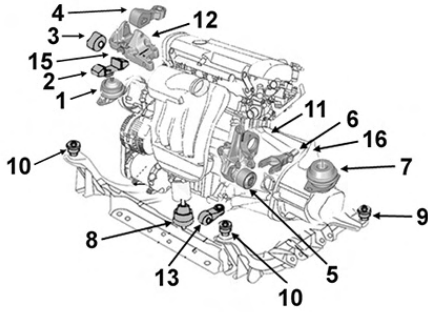

Multipla

Support moteur

Engine mounting

wspornik silnika

Подушка двигателя

Soporte motor

FIAT

SASIC

2706107

OE 50514991

Support moteur D

Right engine mounting

NEW

1

1.9 JTD -ch 2126999

9001478

OE 46407326

Support moteur AR D

Right rear engine mounting

5

1.9 JTD 09/96- 182B4 186A6

1.9 JTD 09/96- 186A8/9

9002429

OE 46519775

Support BV

Gearbox mounting

7

1.9 JTD 01/99- 182B4000 186A6/8/9000