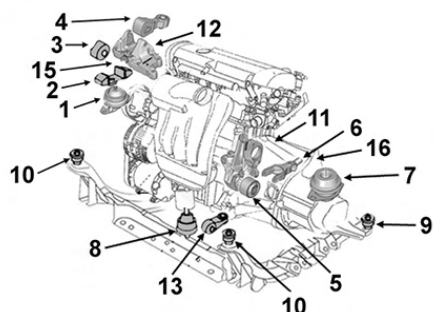

2704109

Support BV

OE 112209464R

Gearbox mounting

NEW

7	BVM	
	0.9i Turbo /GPL	H4B
	1.0i 16v.	D4D
	1.2i 16v. /GPL	D4F
	1.5 DCi /FAP	K9K
	1.6i 8v.	K7M
	1.6i 16v.	K4M

Lodgy

Support moteur