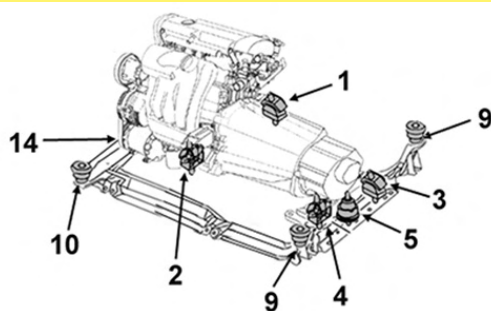

Série 1 E81 E87...

Support moteur

Engine mounting

wspornik silnika

Подушка двигателя

Soporte motor

2706211

Support moteur G

OE 22116768852

Left engine mounting

NEW

2

1.6i 16v. 116

06/09-

N43 BVM

1.6i 16v. 116

N45

2.0i 116 118 120

06/09-

N43 BVM

2.0i 118 120

N46

2706187

Support moteur G

OE 22116768799

Left engine mounting

NEW

2

2.0 D 118 120 FAP

01/07-07/11

N47D20C

2.0 TD /FAP 118 120

05/04-12/06

M47DTU2D20

2.0 TD /FAP 118 120

01/07-07/11

N47D20A

2706212

Support moteur D

OE 22116768853

Right engine mounting

NEW

1

1.6i 16v. 116

06/09-

N43 BVM

1.6i 16v. 116

N45

2.0i 116 118 120

06/09-

N43 BVM

2.0i 118 120

N46

2706202

Support moteur D

OE 22116768800

Right engine mounting

NEW

1

2.0 D FAP 118 120

01/07-07/11

N47D20C

2.0 TD /FAP 118 120

05/04-12/06

M47DTU2D20

2.0 TD /FAP 118 120

01/07-07/11

N47D20A