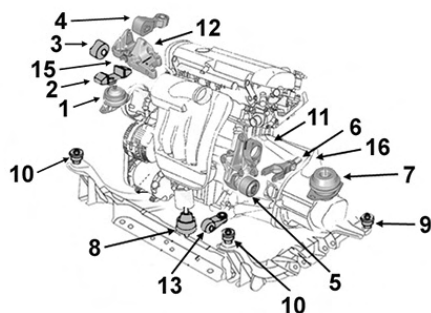

...Polo (6R) 06/09-

2706010	Biellette support	
OE 6Q0199851AP	<i>Rod holder</i>	
	6	1.4 TSi 01/10-12/14 BV Rob. Ch- 6RZA000001 CAVE
		1.4 TSi 01/13-12/14 BV Rob. Ch- 6RZD000001 CPTA CTHE
		1.6 TDi FAP 01/10-12/14 Ch- 6RZA000001 CAYA/B/C CLNA

2706099	Support BV G	
OE 6Q0199555AR	<i>Left gearbox mounting</i>	
	7	1.2i CGPA/PB BVM5
		1.2i Fox 01/10- CHFB BVM5
		1.2 TSi CBZB BVM6
		1.2 TSi Crosspolo 06/10- CBZB BVM6
		1.4i CGGB BVM5

2706305	Support BV	
OE 6Q0199555BA	<i>Gearbox mounting</i>	
	7	1.6 TDi FAP -12/14 Ch- 6RZA-000001 CAYB BV Rob. 7

Scirocco...

Support moteur

Engine mounting

wspornik silnika

Подушка двигателя

Soporte motor

2706093	Support moteur D	
OE 1K0199262CG	<i>Right engine mounting</i>	
	1	1.4 TSi 07/08- CAVD/XA CMSB CTHD

9001935	Support moteur D	
OE 1K0199262L	<i>Right engine mounting</i>	
	1	BVM
		1.4 TSi 06/14- CZCA

2706095	Support moteur D	
OE 1K0199262M	<i>Right engine mounting</i>	
	1	2.0 TFSi 07/08- CAWB BVM 6 BV Rob. 6
		2.0 TFSi 10/09- CDLA/LC
		2.0 TSi 10/09- CCZB
		2.0 TSi 06/14- CDLC/LK CULA/LC

2706094	Support moteur D	
OE 1K0199262CB	<i>Right engine mounting</i>	
	1	2.0 TDi 07/08- CBBB/DB BVM 6 BV Rob. 6
		2.0 TDi 11/10- CFHB/HC
		2.0 TDi 06/14-06/03/16 CUUB/XA

2706018	Support moteur D	
OE 1K0199262CN	<i>Right engine mounting</i>	
	1	2.0 TDi FAP CFGB/GC/HB/HC