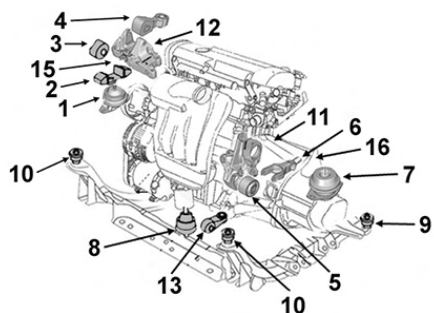

Soporte motor

2700076 OE 1839H9	Support moteur D <i>Right engine mounting</i>	2700009 OE 1807Q4	Support moteur D <i>Right engine mounting</i>
	1		1
	1.4i 16v. 02/10/06- ET3J4		1.4 HDi -27/03/05 DV4TD

Support moteur