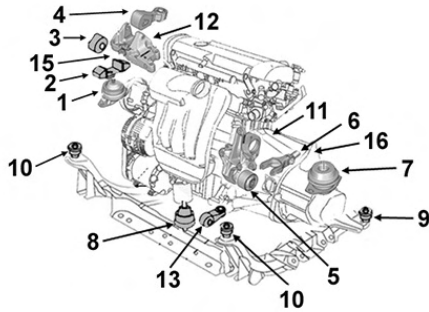

...Passat III IV 88-97

Support moteur

Engine mounting

wspornik silnika

Подушка двигателя

Soporte motor

9001366   **Support moteur AV**
OE 1H0199609G   *Front engine mounting*

8
1.6 /i   11/93-09/96
1.9 TDi   01/94-
2.0i 16v.   01/94-

9001367   **Support moteur AV**
OE 191199279C   *Front engine mounting*

8
1.6 TD   01/88-
1.8   11/93-09/96   BVA
1.9 TD   11/93-09/96

9001368   **Support moteur AV**
OE 191199279E   *Front engine mounting*

8   **BVM**
1.8   11/93-09/96

9001369   **Support moteur AV**
OE 1H0199609B   *Front engine mounting*

8   **BVM BVA**
2.0   11/93-09/96

Autres pièces   **Other parts**   **Inne części**   **другие части**   **Otras piezas**

9001490   **Embase corps inj. mono point**
OE 050129761H   *Base plate monotronic flange cradle*

1.8   01/89-12/96