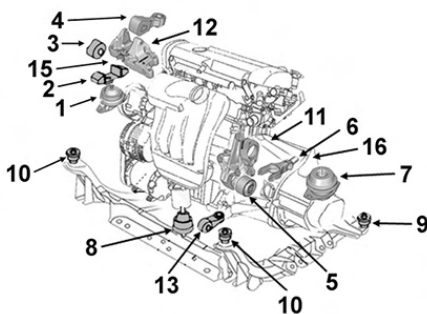

...Kuga

2706128 OE 1798908 	Support BV <i>Gearbox mounting</i> 7 Repère rose 1.5i Turbo 11/14- BVM BVA 1.6i Turbo 09/12- JQMA/MB BVM 2.0 TDCi 03/08- BVM BVA 2.5i Turbo 4WD 10/08-12/12 BVM	2706139 OE 1682477 	Support BV <i>Gearbox mounting</i> 7 2.0 TDCi /4WD 05/11/12- T7MA/MB T8MA/MB BV Rob. 2.5i Turbo/4WD HYDB/DC BVM BVA
2706264 OE 1502464 	Support BV AR <i>Rear gearbox mounting</i> 11 BVM 6 MMT6 2.0 TDCi 25/02/08-13/10/14	2706275 OE 1674619 	Support BV AR <i>Rear gearbox mounting</i> 11 BV Rob. 6 2.0 TDCi 05/05/10-13/10/14

Mondeo...

Support moteur

Engine mounting

wspornik silnika

Подушка двигателя

Soporte motor

2706080 OE 1723145 	Support moteur D <i>Right engine mounting</i> 1 BVM5 1.6i 16v. 09/10- KGBA 1.6 Ti 16v. 06/07- RHBA 1.6 Ti 16v. Berline 06/07- PNBA 1.6 Ti 16v. Break 06/07- PNBA	2706182 OE 1123542 	Support moteur D <i>Right engine mounting</i> 1 1.8i 16v. 02/10/00-19/03/07 CGBA/BB /Duratec CHBA/BB /Duratec 1.8i 16v. SCi 02/10/00-19/03/07 CFBA /Duratec 2.0i 16v. 02/10/00-19/03/07 CJBA/BB /Duratec
2706079 OE 1723144 	Support moteur D <i>Right engine mounting</i> 1 2.0 TDCi 06/07- AZBA/BC 2.0 TDCi 09/10- LPBA BVM6 2.0 TDCi 03/10- TYBA BVM6 2.0 TDCi 03/10- UFBA/BB UKBA 2.0 TDCi /FAP 06/07- KLBA LPBA QXBA 2.0 TDCi FAP 03/10- TXBA/BB UKBA/BB	9002459 OE 1097914 	Support moteur AR <i>Rear engine mounting</i> 5 1.6i 16v. 06/95-01/96 1.8i 16v. 06/95-09/96 BVM BVA 1.8i 16v. 10/96-09/00 BVM 2.0i 16v. 06/95-09/96 BVM BVA 2.0i 16v. 10/96-09/00 BVM 2.5i V6 24v. 07/94-09/00 BVM