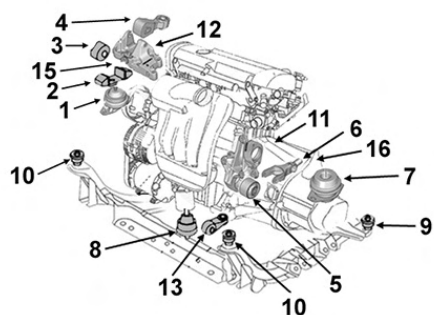

Mini Clubman R55 08/07-

Support moteur

Engine mounting

wspornik silnika

Подушка двигателя

Soporte motor

MINI

SASIC