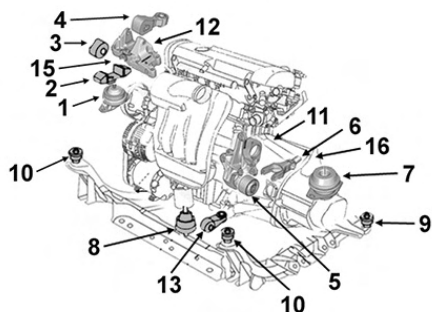

Octavia...

SKODA

Support moteur

Engine mounting

wspornik silnika

Подушка двигателя

Soporte motor

2706265 Support moteur D
OE 1K0199262CP Right engine mounting

NEW

1 BVM
1.2 TSi -12/13 Ch- 1ZZ9-000001
CBZB

2706093 Support moteur D
OE 1K0199262CG Right engine mounting

1 BVM 6 BV Rob. 7
1.4 TSi 10/08- CAXA

9001385 Support moteur D
OE 1J0199262BE Right engine mounting

1
1.6 100hp 74kw 10/97-10/00
AEH AKL APF

9001935 Support moteur D
OE 1K0199262L Right engine mounting

1
1.6i 06/04- BGU/SE/SF
CCSA/MXA/HGA

9001936 Support moteur D
OE 1K0199262AJ Right engine mounting

1 BVM
1.6 FSi 02/04-10/08 BLF

9001386 Support moteur D
OE 1J0199262BF Right engine mounting

1
1.8i 20v. /Turbo /4WD 04/99-09/04
1.9 TDi 04/99-09/04

2706095 Support moteur D
OE 1K0199262M Right engine mounting

1	1.8 TFSi	07/07-10/08	BZB	BVM6
	1.8 TFSi Berline	10/08-	CDA	BVM 6 BV Rob. 7
	1.8 TFSi Break	01/09-	CDA	BVM 6 BV Rob. 7
	2.0 FSi	10/04-06/07	BLR	BVM6
	2.0 FSi Berline	10/04-06/07	BVY	BVM6
	2.0 TFSi	10/05-10/08	BWA	BVM6
	2.0 TFSi Berline	10/08-	CCZA	BVM 6 BV Rob. 6
	2.0 TFSi Break	01/09-	CCZA	BVM 6 BV Rob. 6