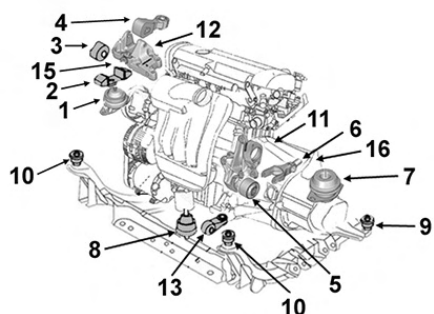

TOYOTA

SASIC

2700015 Support moteur D
OE 123050Q010 Right engine mounting

1
1.0i 12v. /VVTi 1KRFE

2700016 Support moteur D
OE 12305YV010 Right engine mounting

1
1.4 D4-D 2WZTV

...Aygo...

TOYOTA