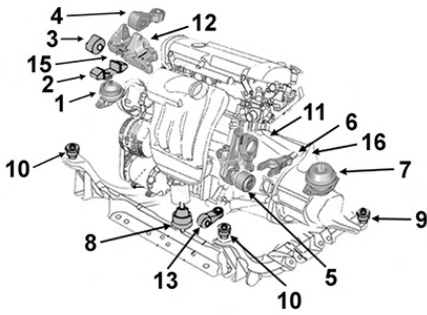

Galaxy...

SASIC

FORD

Support moteur

Engine mounting

wspornik silnika

Подушка двигателя

Soporte motor

9001979

OE 1004605

Support moteur D

Right engine mounting

1 repère marron

BVM

1.9 TDi 01/11/95-30/03/00

2706273

OE 1211745

Support moteur D

Right engine mounting

1

1.9 TDi 115hp 85kw 01/04/00-31/08/06
BVA 5 AG5

1.9 TDi 90hp 66kw 30/03/00-01/09/09
BVM 5 VXT75

9001982

OE 1149460

Support moteur D

Right engine mounting

1 repère marron et repère blanc

BVM 6

1.9 TDi 90hp 66kw 115hp 85kw 01/04/00-31/08/06

1.9 TDi 130hp 96kw 01/01/03-31/08/06

1.9 TDi 150hp 110kw 10/01/05-31/08/06

2706079

OE 1723144

Support moteur D

Right engine mounting

1

2.0 TDCi /FAP	06/06-12/04/11	QXWA	BVM6
2.0 TDCi FAP	06/06-12/04/11	QXWB	BVM6
2.0 TDCi FAP	03/10-12/04/11	TXWA	BVM 6 BV Rob. 6
2.0 TDCi	04/07-03/10	AZWA	BVA 6
2.0 TDCi	03/10-12/04/11	AZWC	BVM 6 BV Rob. 6
2.0 TDCi	03/10-12/04/11	KLWA	BVM6
2.0 TDCi	03/10-12/04/11	TYWA	BVM6
2.0 TDCi	03/10-12/04/11	UFWA	BVM 6 BV Rob. 6
2.0 TDCi	03/10-	UKWA	BVM 6 BV Rob. 6

2706081

OE 1434853

Biellette support AR

Rear rod holder

6

1.6i Turbo	03/10-	JTWA JTWB	BVM6
1.8 TDCi	06/06-03/10	QYWA	BVM
1.8 TDCi	03/10-	FFWA QYWA	BVM6
2.0 TDCi	06/06-	QXWA	BVM6
2.0 TDCi	03/10-	AZWC KLWA TYWA UKWA	BVM6
2.0 TDCi	03/10-	UFWA	BVM 6 BV Rob. 6
2.0 TDCi	03/10-	QXWA	BV Rob. 6
2.0 TDCi FAP	06/06-	QXWB	BVM6
2.0 TDCi FAP	03/10-	TXWA	BVM 6 BV Rob. 6