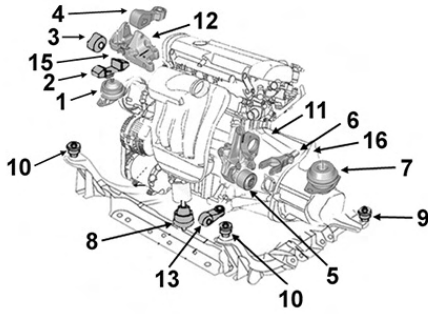

...C15...

SASIC

CITROEN

Support moteur

Engine mounting

wspornik silnika

Подушка двигателя

Soporte motor

8441171 OE 184417	Butée support moteur D <i>Right engine mounting bush</i>	8003201 OE Part/oe 1807Y9	Art. support mot. D inf. AR <i>Rear lower right engine mounting bush</i>
	2 1.0 05/05/88- 1.1 07/87- 1.3 07/87-15/06/88 1.4 05/05/88- 1.8 D XUD7 1.9 D DW8/B		5 $\varnothing$ int.10 $\varnothing$ ext.65 long. tube int.53 ext.40 1.0 05/05/88- 1.1 07/87- 1.3 07/87-15/06/88 1.4 05/05/88-
8091161 OE 180921	Art. support mot. AR <i>Rear engine mounting bush</i>	8091041 OE Part/oe 180608	Articulation chape <i>Tread bush</i>
	5 $\varnothing$ int.10 $\varnothing$ ext.70 long. tube int.53 ext.40 1.8 D XUD7 1.9 D DW8/B		6 $\varnothing$ int.12 $\varnothing$ ext.30 long. tube int.34 ext.28 1.0 05/05/88- 1.1 07/87- 1.3 07/87-15/06/88 1.4 05/05/88- 1.8 D XUD7 1.9 D DW8/B
8071451 OE 180738	Support moteur G <i>Left engine mounting</i>		
	7 1.0 -04/12/86 XV8 1.1 -04/12/86 XW7 1.4/i -04/12/86 XY7		
8431951 OE 184395	Support BV <i>Gearbox mounting</i>		
	7 1.0 05/05/88- 1.1 07/87-15/06/88 1.1 05/05/88- 1.3 07/87-15/06/88 1.4 05/05/88- 1.8 D XUD7 1.9 D DW8/B