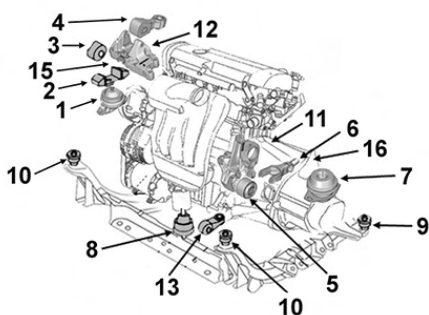

...Modus...

Support moteur

Engine mounting

wspornik silnika

Подушка двигателя

Soporte motor

4001829 OE 8200131305	Support moteur D <i>Right engine mounting</i>	2704098 OE 112104344R	Support moteur D <i>Right engine mounting</i>
	1 1.5 DCi /FAP JP0D/0F		1 1.5 DCi FP0D JP05/07/0D FP0E JP06/08/0E FP0F JP0F/17 FP0G/1B JP0G/1B JP04/1D 05/11- K9K750 K9K752 K9K760/766 K9K762/768 K9K770
2704051 OE 8200298484	Biellette support sup. D <i>Right upper rod holder</i>	4001802 OE 8200487916	Biellette support sup. D <i>Right upper rod holder</i>
	4 1.5 DCi JP02/09/0H		4 1.5 DCi JP0D/0F
4001814 OE 8200575641	Biellette support inf. <i>Lower rod holder</i>		
	6 1.2i 16v. FP0C/0K/0P JP0C/0K/0P/0R/0S/0T/1C 1.2i 16v. -18/12/09 JP0C/0K/0P/0S/0T/1C FP0C/0K/0P		
4001810 OE 8200338385	Biellette support inf. <i>Lower rod holder</i>	4001717 OE 8200509784	Biellette support inf. <i>Lower rod holder</i>
	6 1.2i 16v. /Turbo JP0W/1E 1.4i 16v. -21/01/11 JP0J/01/0A/1F 1.5 DCi -21/01/11 JP0D/0E/0F/0G/05/06 JP07/08/17/1B/04/1D FP0D/0E/0F/0G/1B BVM5 1.6i 16v. -21/01/11 JP0B/0V/03 JP0U/0Y/1G/16		6 1.5 DCi JP02/09/0H