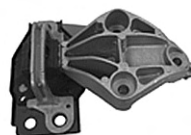

1

1.5 DCi C/GM 16/1E

4001788

OE 8200338372

Support moteur D

Right engine mounting

1

1.5 DCi C/GM 02/0F