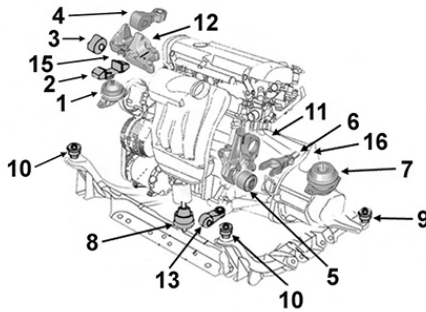

Autres pièces Other parts Inne części другие части Otras piezas

2950022
OE 175558

Support échappement AR G/D
Right & left rear exhaust pipe mounting

1.1i	TU1A/E5
1.4i	TU3A/E5
1.4 HDi	DV4C
1.4 HDi	-02/07/09 DV4TD
1.4 HDi	14/06/10- DV4TD
1.6i 16v.	TU5JP4

7551691
OE 175569

Support échappement AR
Rear exhaust pipe mounting

1.4 HDi 03/07/09-13/06/10 DV4TD

207...

Support moteur

Engine mounting

wspornik silnika

Подушка двигателя

Soporte motor

2700046
OE 1839J2

Support moteur D
Right engine mounting

NEW

1

1.6i 16v.	EP6/C BVA
1.6i 16v.	EP6 BVM BE4R
1.6i 16v. Turbo	EP6DTS

2700043
OE 1807GW

Support moteur D
Right engine mounting

NEW

1

1.6 HDi	DV6ATED4
1.6 HDi	DV6C DV6DTED
1.6 HDi	DV6TED4/B

8061591
OE 180696

Biellette support AR
Rear rod holder

6

1.4i	TU3AE5
1.4i /SW	TU3A
1.4i 16v.	ET3J4
1.4 VTi /SW	EP3
1.4 HDi /FAP	DV4C/TD
1.6i 16v.	TU5JP4
1.6i 16v.	EP6 BVA AL4
1.6i 16v.	EP6 BVM/BV Rob. MA
1.6i 16v.	EP6C
1.6i 16v. CC	EP6 BVM MA/Pilotée
1.6i 16v. CC	EP6 BVA AL4
1.6i 16v. CC	EP6C

2700021
OE 1806A6

Biellette support AR
Rear rod holder

6

1.6i 16v./ CC	EP6 BVM BE4R
1.6i 16v. THP	EP6DTS
1.6i THP 16v./ CC	EP6DT
1.6 HDi	DV6ATED4
1.6 HDi	DV6TED4
1.6 HDi	30/11/09- DV6DTED
1.6 HDi	DV6DTED
	BVM BE4R
1.6 HDi	DV6C
	BVM Rob. MC
1.6 HDi CC	DV6TED4
1.6 HDi FAP 90hp 66kw	DV6TED4B