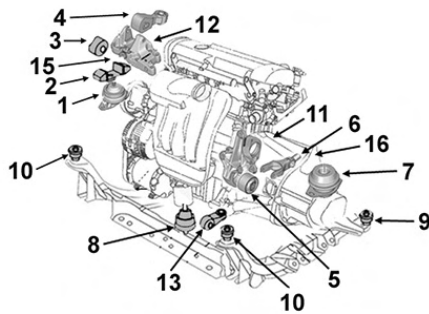

Support BV

Gearbox mounting

NEW

7

BV Rob. 7 PR 0EX

2.0 TSi 01/08- CCZA/ZB/ZC/ZD
2.0 TDi 01/08- CFFA/FB/GC

Touran...

Support moteur