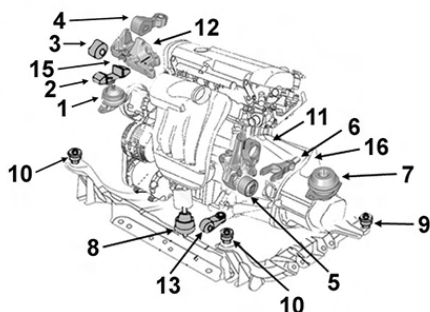

Logan I...

SASIC

DACIA

Support moteur

Engine mounting

wspornik silnika

Подушка двигателя

Soporte motor