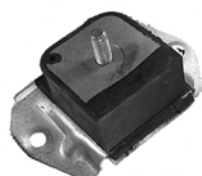

Support moteur AV

Front engine mounting