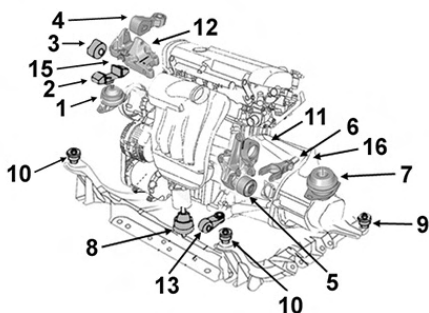

Xsara...

Support moteur

Engine mounting

wspornik silnika

Подушка двигателя

Soporte motor

8431921 OE 184472 	Support moteur D <i>Right engine mounting</i> 1 1.4i 07/97- TU3JP	8441771 OE 184477 	Support moteur D <i>Right engine mounting</i> 1 1.4 HDi 09/00- DV4TD 1.9 D 09/00- DW8/B 2.0i 16v. 09/00- EW10J4 2.0i 16v. 09/00- XU10J4RS 2.0 HDi 09/00-05/03/06 DW10TD 2.0 HDi Sans FAP 09/00- DW10ATED
8431731 OE 184442 	Support moteur D <i>Right engine mounting</i> 1 1.5 D 07/97-08/00 TUD5 1.6i 90hp 66kw 07/97-08/00 TU5JP BVM 1.8i 07/97-08/00 XU7JB	8441751 OE 184475 	Support moteur D <i>Right engine mounting</i> 1 1.6i 16v. 09/00- TU5JP4 1.6i 90hp 66kw 07/97-08/00 TU5JP BVA
8441471 OE 184447 	Support moteur D <i>Right engine mounting</i> 1 1.8i 07/97-08/00 XU7JP 1.8i 16v. 07/97-08/00 XU7JP4 1.8 D 07/97-08/00 XUD7 1.9 D 07/97-05/99 DW8 1.9 D 07/97-08/00 XUD9 1.9 TD 07/97-08/00 XUD9TE 1.9 TD /SD 07/97-08/00 XUD9BSD 2.0i 16v. 07/97-08/00 XU10J4R/S 2.0 HDi 07/97-08/00 DW10TD	8271231 OE 182723 	Support moteur D <i>Right engine mounting</i> 1 1.9 D 06/99-08/00 DW8
8441251 OE 184425 	Butée support moteur D <i>Right engine mounting bush</i> 2 <table border="1" style="width: 100%; border-collapse: collapse;"> <tbody> <tr> <td>1.4i 07/97-08/00 TU3JP</td> <td>1.5 D 07/97-08/00 TUD5</td> </tr> <tr> <td>1.6i 90hp 66kw 07/97-08/00 TU5JP</td> <td>1.8i 07/97-08/00 XU7JB/P</td> </tr> <tr> <td>1.8i 16v. 07/97-08/00 XU7JP4</td> <td>1.8 D 07/97-08/00 XUD7</td> </tr> <tr> <td>1.9 D 07/97-08/00 DW8</td> <td>1.9 D 07/97-06/99 XUD9A</td> </tr> <tr> <td>1.9 TD 07/97-08/00 XUD9TE</td> <td>1.9 TD /SD 07/97-08/00 XUD9/BSD</td> </tr> <tr> <td>2.0i 16v. 09/00-01/10/00 XU10J4RS</td> <td>2.0i 16v. 07/97-08/00 XU10J4R/S</td> </tr> <tr> <td>2.0 HDi 07/97-08/00 DW10TD</td> <td></td> </tr> </tbody> </table>