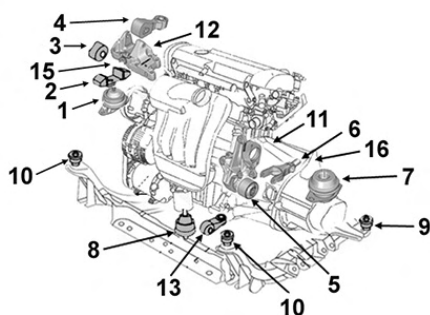

...Focus

Support moteur

Engine mounting

wspornik silnika

Подушка двигателя

Soporte motor

2706014

OE 1347798

Support BV AR

Rear gearbox mounting

11

1.5 TDCi FAP	03/01/11-21/07/15	BVM 6	MMT6
1.6i 16v.	23/06/03-21/07/15	BVM 5	MTX75
1.6i 16v.	17/05/05-15/01/08	BVA	
1.6 TDCi	03/12/07-21/07/15	BVM 5	MTX75
1.6 TDCi	03/01/11-21/07/15	BVM 6	MMT6
1.8i 16v.	23/06/03-21/07/15	BVM 5	MTX75
1.8 TDCi	14/04/05-21/07/15	BVM 5	MTX75
2.0i 16v.	17/05/05-15/01/08	BVA	
2.0i 16v. /Clipper	23/06/03-21/07/15	BVM 5	MTX75
2.0i 16v. /Clipper	23/06/03-03/12/07	BVA	
2.0 TDCi	03/01/11-21/07/15	BVM 6	MMT6
2.0 TDCi 136hp 100kw	23/06/03-21/07/15	BVM 6	MMT6

2706279

OE 1785201

Biellette support

Rod holder

NEW

11

1.5i Turbo 182hp 134kw	01/12/14-	BVM	MMT6
1.5 TDCi FAP 120hp 88kw	03/01/11-21/07/15	BV Rob. 6	
1.6i 16v. 125hp 92kw 170hp 125kw	03/01/11-21/07/15	BV Rob. 6	
1.6i Turbo 182hp 134kw	01/12/14-	BVM	MMT6
2.0i 16v. 170hp 125kw	03/01/11-21/07/15	BV Rob. 6	
2.0i 16v. Turbo 250hp 184kw	18/06/12-	BVM	MMT6
2.0 TDCi FAP 110hp 81kw	03/12/07-	BV Rob. 6	
2.0 TDCi FAP 115hp 85kw	03/01/11-21/07/15	BV Rob. 6	
2.0 TDCi FAP 136hp 100kw	03/12/07-29/07/11	BV Rob. 6	
2.0 TDCi FAP 140hp 103kw	03/01/11-21/07/15	BV Rob. 6	
150hp 110kw 165hp 120kw			

2706304

OE 1684926

Biellette support AV

Front rod holder

NEW

13

BVM 6	
1.5i Turbo	13/04/15-
1.5 TDCi	13/04/15-
1.6i Turbo	03/01/11-21/07/15
1.6 TDCi	03/01/11-
2.0 TDCi	03/01/11-21/07/15