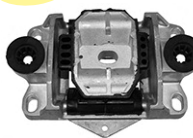

Support BV

Gearbox mounting

NEW

7

2.0i 16v.	02/10/00-19/03/07	BVA 4 CD4E
2.0 TDCi	01/03/02-19/03/07	BVA 5 JATCO
2.5i V6 24v.	02/10/00-19/03/07	BVA 4 CD4E

2706323

OE 1484320