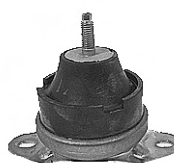

1	2.0i 16v.	EW10J4