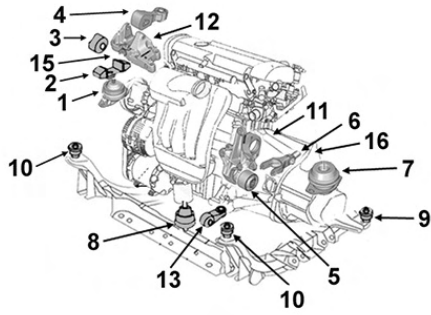

...Partner...

Support moteur

Engine mounting

wspornik silnika

Подушка двигателя

Soporte motor

8091331

Art. support mot. AR

OE Part/oe 1807H8 *Rear engine mounting bush*

5	Ø int.10 Ø ext.70 long. tube int.53 ext.40			
	1.6i 16v.	10/02-05/08	TU5JP4	
	1.6 HDi FAP Tepee	05/08-	DV6C DV6TED4 DV6DTEd	BVM BE4R
			2 sièges séparés supplémentaires	
	1.6 HDi FAP VU	05/08-	DV6TED4BU	
	1.6 HDi Tepee	05/08-	DV6ATED4	
			2 sièges séparés supplémentaires	
	1.6 HDi VU	05/08-	DV6AUTED4	DV6BUTED4

2700025

Art. support mot. AR

OE 180944 *Rear engine mounting bush*

5	Ø int.10 Ø ext.70 long. tube int.53 ext.40			
	1.6i 16v.	05/08-	EP6C /CB	
	1.6 HDi	05/08-	DV6DTEd M DV6ETED M DV6ETED4	BVM BE4R
			Sans assise supplémentaire	
	1.6 HDi FAP	05/08-	DV6C DV6FE BVM BE4R	Sans assise supplémentaire
	1.6 HDi FAP	05/08-	DV6DTEd	Sans assise supplémentaire
	1.6 HDi FAP	05/08-	DV6FC BV Rob. MC DV6FD BV Rob.	Sans assise supplémentaire
	1.6 HDi FAP	05/08-	DV6FD BV Rob.	Sans assise supplémentaire
	1.6 HDi FAP 90hp 66kw	29/06/09-	DV6TED4B BVM BE4R	
	1.6 HDi FAP	29/06/09-	DV6TED4 BVM BE4R	Sans assise supplémentaire
	1.6 HDi	29/06/09-	DV6ATED4	Sans assise supplémentaire
	1.6 HDi	29/06/09-	DV6BTED4	

8091161

Art. support mot. AR

OE 180921 *Rear engine mounting bush*

5	Ø int.10 Ø ext.70 long. tube int.53 ext.40		
	1.9 D	10/02-05/08	DW8B
	2.0 HDi	10/02-05/08	DW10TD

8091331

Art. support mot.

OE 180933 *Engine mounting bush*

5	Ø int.10 Ø ext.70 long. tube int.53 ext.40			
	1.6 HDi	10/02-05/08	DV6ATED4	
	1.6 HDi	10/02-05/08	DV6BTED4	
	1.6 HDi FAP Tepee 90hp 66kw	05/08-28/06/09	DV6TED4B	
	1.6 HDi FAP Tepee	05/08-28/06/09	DV6TED4	
			Sans assise supplémentaire	
	1.6 HDi Tepee VP	05/08-28/06/09	DV6ATED4	
			Sans assise supplémentaire	
	1.6 HDi Tepee VP	05/08-28/06/09	DV6BTED4