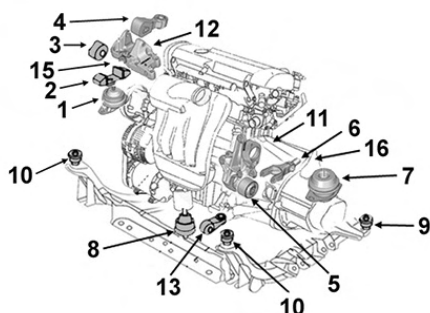

...Laguna III

RENAULT

SASIC

2704033

Biellette support inf.

OE 546190005R

Lower rod holder

6

2.0 DCi	10/07-	BT0J/1J/2B/3B/EJ/FB	M9R742	BVM
2.0 DCi	10/07-	BT0K/1K/2C/3C/EK/FC	M9R742	BVM
2.0 DCi	10/07-	BT0J/1J/2B/3B/EJ/FB	M9R744	BVM
2.0 DCi	10/07-	BT0K/1K/2C/3C/EK/FC	M9R744	BVM
2.0 DCi	10/07-	BT2B/3B/FB	M9R746	BVM
2.0 DCi	10/07-	BT2C/3C/FC	M9R746	BVM
2.0 DCi		BT01/08/09/0J/0K/0N/11/12/19/1C/1M/1S	M9R814/15/20	
2.0 DCi FAP	10/08-	BT2F/3F/FF	M9R8	BVM
2.0 DCi FAP	10/07-	BT0M/1M/EM	M9R800	BVM
2.0 DCi FAP	10/07-	BT2A/34/3A/D4/DA/F4/FA	M9R802	BVM
2.0 DCi FAP	10/07-	BT11/2D/2W/3D/3W/B1/DD/DW/E1/FD/FW	M9R802	BVM
2.0 DCi FAP	10/07-	BT01/09/11/19/B1/E1/E9	M9R805	BVA
2.0 DCi FAP	10/07-	BT09/0N/19/1N/BN/E9/EN	M9R809	BVA
2.0 DCi FAP	03/08-	BT2E/3E/3N/CE/DE/DN/FE/FN	M9R816	BVM
3.0 DCi FAP	04/08-	BT13/A3/B3/E3	V9X8	BVA

2704070

Support BV

OE 112200006R

Gearbox mounting

7

1.5 DCi	K9K
1.6i 16v.	BT04/0D/0U K4M824
2.0i 16v.	BT05/0F/0W/1H M4R704/26

2704080

Support BV G

OE 8200292828

Left gearbox mounting

7

2.0i 16v. Turbo	BT0G
2.0 DCi	BT01 BVM6
2.0 DCi /FAP	BT08/0J/0K/14/1A BT1C/1D/1M/1W/12/1S

Laguna III Coupé...

Support moteur

Engine mounting

wspornik silnika

Подушка двигателя

Soporte motor

4001782

Biellette support sup. D

OE 8200358666

Right upper rod holder

4

2.0i 16v. Turbo	11/10- DT0G/H/Y/15/18 F4R

2704027

Biellette support sup. D

OE 113560001R

Right upper rod holder

4

2.0 DCi	10/08-	BVM
DT1K/3C/EK/FC	M9R742/744	802/14/20
DT3C/FC	M9R746	BVM
2.0 DCi FAP	10/08-	
DT1M/3F/EM/FF	M9R800	BVM
DT11/19/B1/E1/E9	M9R805/15	BVA
DT19/1N/E9/EN	M9R809	BVA
DTDE/DN	M9R816	BVM