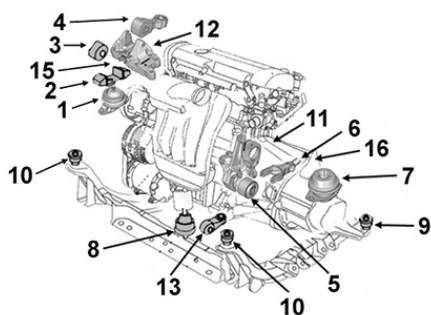

...Megane I...

Support moteur

Engine mounting

wspornik silnika

Подушка двигателя

Soporte motor

4001385 OE 7700832256 	Support moteur D <i>Right engine mounting</i> 1 1.9 D B/SA0A/0R/0U 1.9 DCi -20/02/01 BA01/05 SA01/05 1.9 DTi BA0N/08 SA0N 1.9 TD BA09/0K/0Y SA09/0Y 2.0i BA0G/07 2.0i 16v. BA0H	4001770 OE 8200267624 	Support moteur D <i>Right engine mounting</i> 1 1.9 DCi 20/02/01- B/SA01/05
4001797 OE 8200133550 	Limiteur support moteur D <i>Right engine mounting limitation</i> 2 1.4i 16v. BA0D/0W/10 Susp. renforcée 1.6i BA1C K7M704 1.6i 16v. BA00/1K 1.6i 16v. BA04/0B/11 Susp. renforcée 1.8i 16v. BA12/1A/1M Susp. renforcée	4001353 OE 7700804163 	Support moteur AR <i>Rear engine mounting</i> 5 1.4i BA0E/0T 1.6i BA0F/0S BVM 1.6i BA0L
4001714 OE 7700415088 	Biellette support AR <i>Rear rod holder</i> 6 1.4i BA0V	4001386 OE 7700832264 	Biellette support AR <i>Rear rod holder</i> 6 1.4i 16v. BA0W 1.6i 16v. BA04 1.9 D BA0R SA0R
4001759 OE 8200171178 	Biellette support AR <i>Rear rod holder</i> 6 1.6i BA1C K7M704	4001387 OE 7700413614 	Biellette support AR <i>Rear rod holder</i> 6 1.9 D BA0A/0U SA0A/0U 1.9 TD BA0K/0Y/09 SA0Y/09