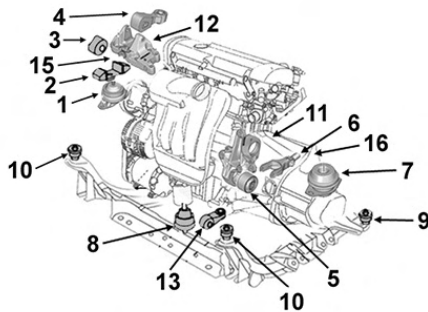

...Vectra A

...Vectra A			
9001677 OE 684646	Support moteur D <i>Right engine mounting</i>	9001335 OE 682601	Support moteur AR <i>Rear engine mounting</i>
	1 Sans clim.		5
	1.8i 09/88-09/95		1.6 09/88-09/95
	2.0i 09/88-09/95		1.7 TD 09/88-09/95
	2.0i 09/88-09/95 BVA		
	2.0i 16v. GT 09/88-09/95		
9001670 OE 682504	Support moteur AR <i>Rear engine mounting</i>	9001344 OE 684289	Support BV <i>Gearbox mounting</i>
	5		7
	1.7 D 09/88-09/95		1.6i 09/88-09/95
	1.8i 09/88-09/95		1.7 D 09/88-09/95
	2.0i 09/88-09/95		2.0i 09/88-09/95
	2.0i 16v. GT 09/88-09/95		
9001346 OE 684643	Support BV <i>Gearbox mounting</i>		
	7		
	1.7 TD 09/88-09/95		

OPEL

SASIC

Vectra B...

Support moteur

Engine mounting

wspornik silnika

Подушка двигателя

Soporte motor

9001658 OE 684703	Bielle de poussée AV D <i>Right front Cross rod</i>	9001667 OE 5682507	Support moteur AR <i>Rear engine mounting</i>
	4		5
	1.6i 10/95-		1.6i 16v. 10/95- Z16XE
	1.6i 16v. 10/95-		1.6i 16v. /Break 10/95- X16XEL
	1.8i 16v. 10/95-		Z16
	2.0i 10/95-		1.8i 16v. /Break 10/95- X18XE/1
	2.0i 16v. 10/95-		Z18XE/L
	2.0 DI 16v. 10/95-		2.0 Di 16v./Break 10/95-
	2.0 DTi 16v. 10/95-		2.0 DTi 16v. /Break 10/95- X/Y20DTH
	2.2i 16v. 10/95- Z22SE