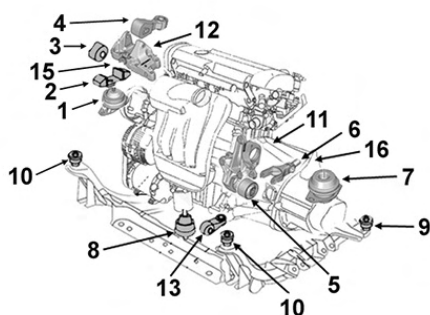

...Duster...

SASIC

DACIA

Support moteur

Engine mounting

wspornik silnika

Подушка двигателя

Soporte motor

2704092

OE 112100627R

Support moteur D

Right engine mounting

NEW

1 Tôle

1.5 DCi HSA6/A7/AD/AE/AF/AL

1.5 DCi/FAP HSM0/M3/M5
HSMC/MG/MV/MW

2704038

OE 8200805813

Biellette support inf.

Lower rod holder

6

1.5 DCi HSMC/MW/A6/A7
HSMG/MV/M3/MW

1.6i 16v. 2WD -01/10/10
HSA8/MM/AS

1.6i 16v. 4WD -07/07/10 HSMR

2.0i 16v. HSAR/MJ/MK/ML/MS

2704043

OE 112201332R

Support BV

Gearbox mounting

7 BVM6

1.5 DCi HSMC/MW/A6/A7/MG/MV/M0/M3/MW

1.6i 16v. HSA8/MM/MR/AS/AM/AP/AT/MA

2.0i 16v. HSAR/MJ/MK/ML/MS

4001334

OE 6001548160

Support BV

Gearbox mounting

7 BVM5

1.5 DCi HSMC/MW/A6/A7/MG/MV/M0/M3/MW

1.6i 16v. HSA8/MM/MR/AS/AM/AP/AT/MA

2.0i 16v. HSAR/MJ/MK/ML/MS

4001823

OE 8200352861

Support BV G

Left gearbox mounting

7

2.0i 16v. HSAR/MJ/MK/ML/MS

BVA 4