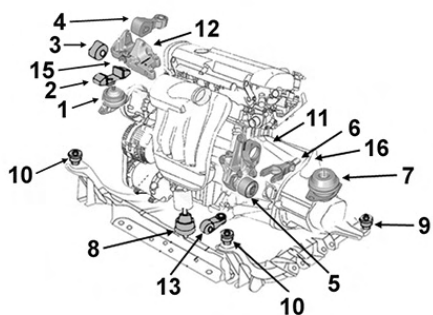

J9

Support moteur

Engine mounting

wspornik silnika

Подушка двигателя

Soporte motor

8071131
OE 180713

Support moteur AV
Front engine mounting

1
2 H36 Entraxe 85mm

TT /all models

8461161
OE 184616

Support BV AR
Rear gearbox mounting

5

TT /all models