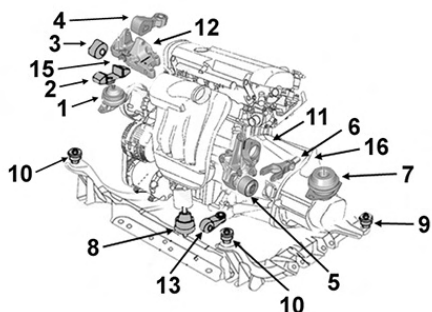

Astra G...

Support moteur

Engine mounting

wspornik silnika

Подушка двигателя

Soporte motor

9002469

OE 5684051

Support moteur D

Right engine mounting

1

1.4i 16v. 04/98-04/04 X14XE
1.6i 04/98-04/04 X16 Z16
1.6i Break 04/98-04/04 X16SZR
1.6i 16v. 04/98-04/04 X16XEL
Z16XE
1.6i 16v. Break
04/98-04/04 X16XEL
1.8i 16v. 04/98-04/04 X18XE1
1.8i 16v. Z18XE

2706109

OE 5684644

Support moteur D

Right engine mounting

NEW

1

Repère HG
1.7 CDTi Z17DTLM
- 32031948 35023930 38000637
4G000001 36000001 3H000001
1.7 DTi Y17DTM
- 32031948 35023930 38000637
4G000001 36000001 3H000001
1.7 TD X17DTLM
- 32031948 35023930 38000637
4G000001 36000001 3H000001
2.0 DTi 16v. Y20DTHM
- 32/35/36/38/3B/3H/3G 000001

9002470

OE 5684054

Support moteur D

Right engine mounting

1

2.0i 16v. 04/98-04/04 X20XE/ER
2.0i 16v. Break
04/98-04/04 X20XE
2.0i 16v. Turbo Z20LET

9002471

OE 5684053

Support moteur D

Right engine mounting

1

2.0 Di 16v. 04/98-04/04 X/Y20DTL
2.0 Di 16v. Break
04/98-04/04 X20DTL
2.0 DTi 16v. 04/98- Y20DTH
-M 22999999
2.0 DTi 16v. Break 04/98- Y20DTH
-M 22999999
2.2 DTi 04/98-04/04 Y22DTR

9002473

OE 5682519

Support moteur AR

Rear engine mounting

5

1.2i 16v.
1.4i 16v. /GPL
1.6i C16SEL
1.6i /GPL X16SZR Z16SE
1.6i 16v. X16XEL Z16XE/P
1.7 CDTi Z17DTL
1.7 DTi 16v. Y17DT
1.7 TD X17DTL
1.8i 16v. X18XE1 Z18XE/L
2.0i 16v. X20XE
2.2i 16v. Z22SE -M 12037503

9002474

OE 5682534

Support moteur AR

Rear engine mounting

5

1.6i GNV Z16YNG
2.0i 16v. Turbo /OPC
X20XER Z20LET
2.0 Di 16v. X20DTL Y20DTL
2.0 DTi 16v. Y20DTH
2.2i 16v. Z22SE M- 12037504
2.2 DTi Y22DTR

9001665

OE 5684045

Support BV

Gearbox mounting

7

1.4i 16v. 04/98-04/04 X14XE
BVM
1.6i 04/98-04/04 X16 Z16
1.6i Break 04/98-04/04 X16SZR
1.6i 16v. / Break BVM
04/98-04/04 X16XEL
1.8i 16v. 04/98-04/04 X18XE1
Z18XE BVM
1.8i 16v. Break 04/98-04/04
X18XE1 BVM

9002480

OE 5684046

Support BV

Gearbox mounting

7

Repère jaune
1.4i 16v. BVA 04/98-04/04 X14XE
1.6i 16v. BVA 04/98-04/04 X16XEL
Z16XE
1.6i 16v. Break BVA
04/98-04/04 X16XEL
1.7 CDTi BVM 11/02-04/04 Z17DTL
1.7 DTi 16v. 01/00-09/04 Y17DT
1.7 TD 04/98-04/04 X17DTL
1.8i 16v. BVA 04/98-04/04 X18XE1
Z18XE
1.8i 16v. Break BVA
04/98-04/04 X18XE1