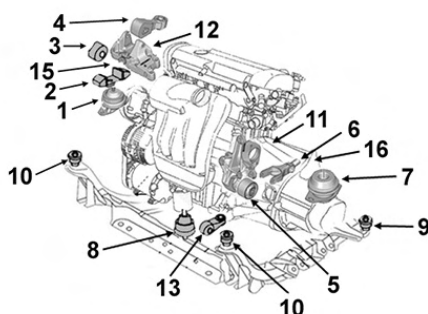

...Xsara Picasso

Autres pièces Other parts Inne części другие части Otras piezas

7551771
OE 175577

Support échappement AR
Rear exhaust pipe mounting

1.6i	TU5JP
1.6i 16v.	TU5JP4
1.6 HDi	DV6TED4
1.6 HDi	DV6ATED4
1.8i 16v.	EW7J4
2.0i 16v.	EW10J4
2.0 HDi	DW10TD

ZX...

Support moteur

Engine mounting

wspornik silnika

Подушка двигателя

Soporte motor

8431921
OE 184472

Support moteur D int.
Inner right engine mounting

1	1.1	TU1
	1.1i	TU1M
	1.4 Carter fonte	TU3M
	1.4i	TU3JP/3M/C
	1.4 D	TUD3

8431731
OE 184442

Support moteur D int.
Inner right engine mounting

1	1.4 Carter fonte	TU32
	1.5 D	TUD5

8431731
OE 184442

Support moteur D
Right engine mounting

1	1.6	XU5M
	1.6i	XU5
	1.8i	XU7JP
	-	

8441471
OE 184447

Support moteur D
Right engine mounting

1	1.8i 16v.	XU7JP4
	1.8 D	XUD7
	1.9i	XU9JAZ BVA
	1.9 D	XUD9
	1.9 TD	XUD9TE
	2.0i	XU10J2
	2.0i 16v.	XU10J4
	2.0i 16v.	XU10J4RS