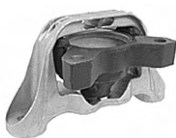

1

1.6 TDCi 09/13-07/15

9002455
OE 1112025

Support moteur D
Right engine mounting

1

1.8i 16v. EFi 115hp 85kw

2706001
OE 1332880

Support moteur D
Right engine mounting