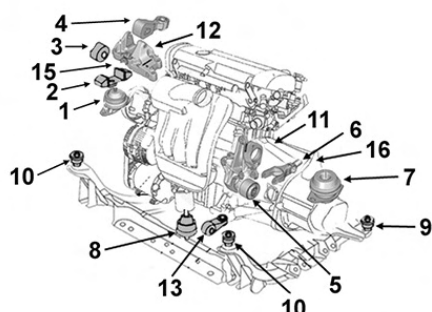

Rio

Support moteur

Engine mounting

wspornik silnika

Подушка двигателя

Soporte motor

2706370

Support moteur D

OE 218101G000

Right engine mounting

NEW

DISPONIBLE
PROCHAINEMENT
SOON
AVAILABLE

1

1.3i 01/04/05-26/08/10 A3E

1.4i 16v. 01/04/05-26/08/10 G4EE

1.5i 16v. 01/04/05-26/08/10 A5D

1.6i 16v. 01/04/05-26/08/10 G4ED

2706371

Support moteur D

OE 218101G100

Right engine mounting

NEW

1

BVM 5

1.5 CRDi 23/05/05-26/08/10 D4FA

2706344

Support BV AR

OE 219301G000

Rear gearbox mounting

NEW

11

BVM5

1.4i 16v. 01/04/05-26/08/10

1.6i 16v. 01/04/05-26/08/10

2706372

Support BV

OE 218301G200

Gearbox mounting

NEW

DISPONIBLE
PROCHAINEMENT
SOON
AVAILABLE

7

BVA 4

1.4i 16v. 14/08/06-27/09/10 G4EE

1.6i 16v. 14/08/06-27/09/10 G4ED