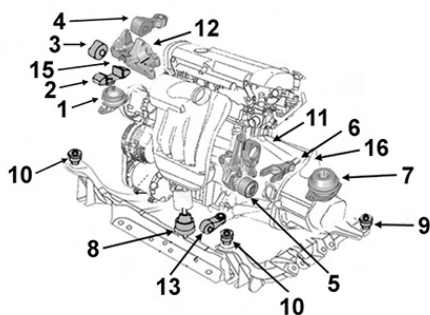

Support moteur D

Right engine mounting

1

Alu

1.5 DCi	BS04/1L
---------	---------

...Sandero I

DACIA

Support moteur