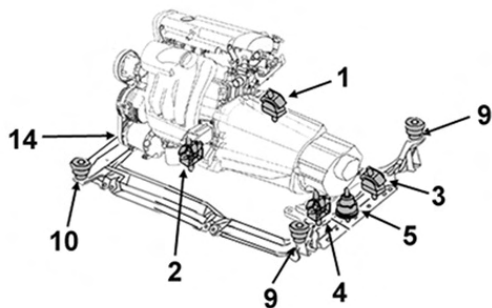

LT II III 96-

Support moteur

Engine mounting

wspornik silnika

Подушка двигателя

Soporte motor

9002500

OE 2D0199379H

Support moteur G/D

L/R engine mounting

1
2

2.5 SDi AGX

2.5 TDi AHD ANJ APA AVR BBE BBF