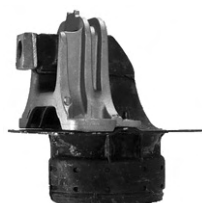

1

1.6i 16v. Phase 1 K568
1.6i 16v. Phase 2 01/98-
1.8i 16v. Phase 1 K564
1.8i Phase 1 /Comm. K/S56J
1.8i Phase 2 01/98-
1.9 DTi Phase 1 K56J
1.9 DTi Phase 2 01/98-

4001727

Support moteur D

OE 7700823949

Right engine mounting