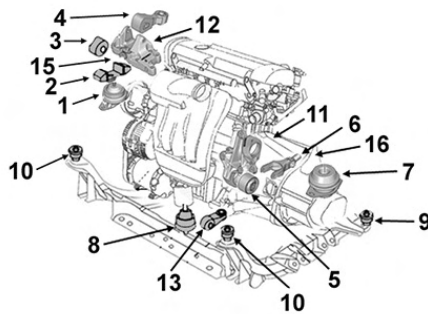

2700055

Support BV

OE 1358696080

Gearbox mounting

7

3.0 JTD 155hp 115kw F1CE0481D

Fiorino VU...

Support moteur