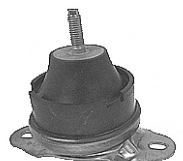

1

2.2 HDi DW12TED4 BVM
2.2 HDi - 02/07/00 DW12TED4 BVA
2.2 HDi FAP 09/04- DW12BTED4
3.0i V6 -08/04 ES9J4S
3.0i V6 09/04- ES9A BVA

8061521
OE 180652

Biellette support sup. D
Right upper rod holder