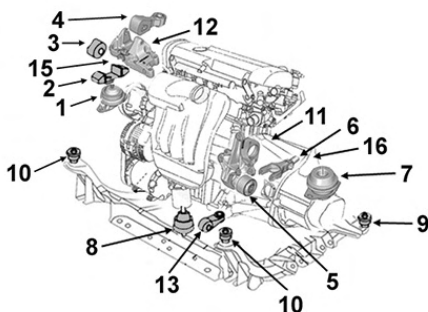

Panda...

SASIC

FIAT

Support moteur

Engine mounting

wspornik silnika

Подушка двигателя

Soporte motor

9001996 OE 46800409	Support moteur D <i>Right engine mounting</i>	2706148 OE 51792716	Support moteur D <i>Right engine mounting</i>
	1 Sauf clim. 1.1 8v. 09/03- 187A1000 1.2i 8v. 09/03- 188A4000 BVM 1.2i 8v. 09/03- 188A4000 BV Rob.		1 1.2i 8v. /4WD /GNV /GPL 02/07-169A4000 188A4000
	2706143 OE 51730868 1 1.3 JTD 2WD 09/03-12/12 70hp 51kw 75hp 55kw 169A1/5000 188A8000		9001317 OE 7544643 Support moteur AR <i>Rear engine mounting</i> 5 0.8 0.9 06/94-06/01 1.0 03/86-09/03 1.1 07/92-09/03
	9001318 OE 7550361 Support moteur AR <i>Rear engine mounting</i> 5 1.0 /4WD 03/86-01/93 1.1 /4WD 06/94-09/03		9001994 OE 51732681 Biellette support <i>Rod holder</i> 6 1.1 8v. 09/03- 187A1000 1.2i 10/09- 169A4000 BVM 1.2i 8v. 09/03- 188A4000 BVM BV Rob.
	9001995 OE 51730870 Biellette support <i>Rod holder</i> 6 1.3 JTD /FAP 04/04- 169A1/5000 188A8000		2706281 OE 51728302 Biellette support <i>Rod holder</i> 6 1.1i 8v. 4WD 09/03-12/12 187A1000 1.2i 8v. 4WD 10/04-12/12 188A4000