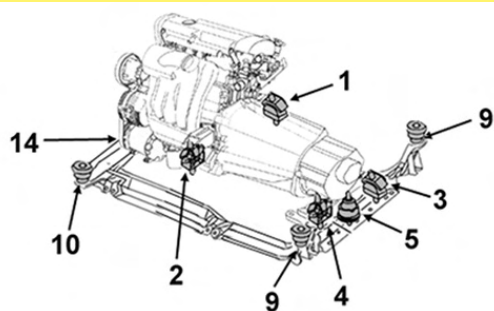

Support moteur

Engine mounting

wspornik silnika

Подушка двигателя

Soporte motor

9001384 OE 893199339D	Butée support moteur AV <i>Front Engine mounting bush</i> 14 Øint.22 H 46 ep. coll.15 1.9 SDi 08/89-08/91 1.9 TD 09/91-06/95 1.9 TDi 09/91-06/95	9001395 OE 8D0199339F	Butée support moteur AV <i>Front Engine mounting bush</i> 14 Øint.24 H 45 1.6 E -01/96 1.6i -12/94 1.8 /E/S -10/91 1.9 TDi -01/96 2.0 E -01/96 ABK 2.0i 11/91-02/94 ABT 2.0i 16v. -01/96 2.3 E -01/96 2.6 E V6 -12/94 2.8i V6 E -12/94
9001957 OE 8D0199339D	Butée support moteur AV <i>Front Engine mounting bush</i> 14 1.6 TD 8am240001 1.9 SDi 8am240001	9001332 OE 893199381B	Support moteur AV G <i>Left front engine mounting</i> 2 1.3 Sans clim. -08/86 1.6 -09/91 1.6 GLE -08/86 Y 1.6 D -08/86 1.6 TD -08/86 1.8 -09/91 1.8 E 09/86-09/91 1.8 GTE -08/86 1.8 S 09/86-09/91 2.0 /i /E 09/86-09/91 2.0 /i E 09/86-09/91 2.0i 16v. 09/86-09/91
9001397 OE 893199381F	Support moteur AV G <i>Left front engine mounting</i> 2 1.6 D 09/86-08/91 1.6 TD 09/86-08/91 1.9 SDi 09/86-08/91	9001393 OE 443199381C	Support moteur G <i>Left engine mounting</i> 2 2.0 /i /E -08/91 2.0 4WD -08/91
9001970 OE 8A0199379E	Support moteur G <i>Left engine mounting</i> 2 1.6i 07/93-06/95 1.9 TD 01/92- 1.9 TDi 01/92- 2.0 /i/E/16v. 01/92- BVM	9001389 OE 431399151D	Support BV <i>Gearbox mounting</i> 3 4 1.6i 07/93-06/95 1.6 TD 08/86-08/91 1.8 4WD 1.9 SDi 08/86-08/91 1.9 TD 01/92- 1.9 TDi 08/86- 2.0 /i /E 08/86- 2.0 /i/E/16v. 01/92- BVM 2.0 4WD -07/95 2.0i 16v. 08/86- 2.2 4WD -08/86 2.3 E /4WD 08/86-