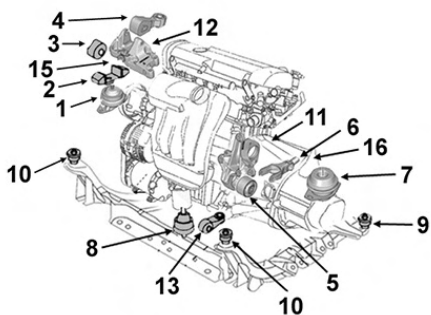

Support moteur

Engine mounting

wspornik silnika

Подушка двигателя

Soporte motor

2706134

OE 31277258

Support moteur D

Right engine mounting

NEW

1 BV Rob.

2.0 TD 01/08- D4204T

2706279

OE 31375369

Biellette support

Rod holder

NEW

11 BV Rob. 6

2.0 TD FAP 01/08-12/13

2706053

OE 30666629

Support moteur AR

Rear engine mounting

5 BVM5

1.6i 16v. 10/09- B4164S3

2706128

OE 31359779

Support BV

Gearbox mounting

NEW

7 Repère rose

1.6i 16v.	-12/12		B4164S3 IB5
1.6 D FAP	-12/11		D4164T BVM Sans stop and start
1.6 D FAP	01/12-		D4162T Sans stop and start
1.6 TD FAP	-12/11		D4164T BVM Sans stop and start
1.8i 16v.	-12/09	Ch- 310970	B4184S11 MTX75
1.8i 16v.	-12/09	Ch- 310970	B4184S8 MTX75
2.0i 16v.	12/06-	Ch- 310970	B4204S3 MTX75
2.0i 16v.	10/09-		B4204S3 MPS6
2.0i 16v. ETH	01/11-	Ch- 310970	B4204S4
2.0 D	-12/09		D4204T M56 MMT6
2.0 TD	10/09-		D4204T M56 MMT6

2706135

OE 31359780

Support BV

Gearbox mounting

NEW

7 Repère bleu

BVM 6
1.6 D 06/10- D4162T

2706139

OE 31316498

Support BV

Gearbox mounting

NEW

7
2.0 D3 FAP D5204T5 BVM BVA
2.0 D4 FAP D5204T BVM BVA
2.4i 20v.
-11/09 B5244S BVM BVA
2.4 TDi 20v. D5244T9 BVA
2.4 TDi 20v. FAP
-03/10 D5244T8 BVA
2.5i 20v. Turbo
-03/07 B5254T3
2.5i 20v. Turbo B5254T7 BVM BVA