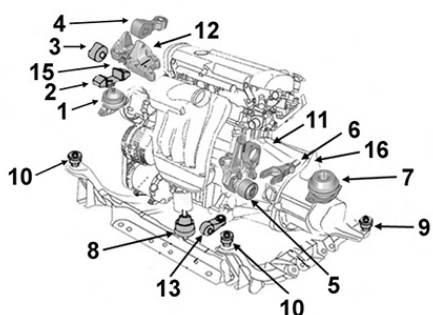

Mini Coupé R58 09/11-

Support moteur

Engine mounting

wspornik silnika

Подушка двигателя

Soporte motor

SASIC

MINI

2706242

OE 22116778645

Support moteur D

Right engine mounting

NEW

1

1.6i 16v. N16B16A

2706070

OE 22116782374

Support moteur D

Right engine mounting

1

1.6i 16v. Cooper S N18B16A

2706239

OE 22316784355

Support BV

Gearbox mounting

NEW

7

BVM

1.6i 16v. Cooper -04/15

1.6i Turbo Cooper S -04/15

1.6i Turbo Cooper JCW -04/15

2.0 D FAP Cooper S -04/15

2706232

OE 22316784357

Support BV

Gearbox mounting

NEW

7

BVA

1.6i 16v. Cooper -04/15

1.6i Turbo Cooper S -04/15

1.6i Turbo Cooper S JCW -04/15

2706071

OE 22316784359

Support BV

Gearbox mounting

7

BVA

2.0 D Cooper SD N47C20A