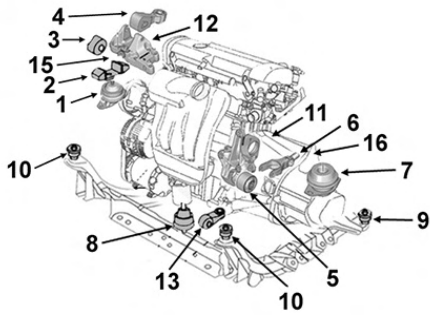

...Ceed

Support moteur

Engine mounting

wspornik silnika

Подушка двигателя

Soporte motor

2706369

OE 218302H010

Support BV

Gearbox mounting

NEW

7

1.4i 16v.	27/10/06-22/07/09	G4FA BVM 5
1.6i 16v.	27/10/06-22/07/09	G4FC BVM 5 BVA 4
1.6 CRDi	27/10/06-22/07/09	D4FB BVM 5
1.6 CRDi	12/02/09-22/07/09	D4FB BVM 6
1.6 CRDi	01/06/09-22/07/09	D4FB BVA 4

2706295

OE 21830A5100

Support BV

Gearbox mounting

NEW

7

repère jaune

BVA6 BV Rob.6

1.6i 16v. 15/03/12-21/07/15 G4FD

2706301

OE 21830A5300

Support BV

Gearbox mounting

NEW

7

repère noir

1.6 CRDi FAP	15/03/12-01/07/15	D4FB	BVA6

2706363

OE 219101M100

Support moteur AV

Front engine mounting

NEW

DISPONIBLE
PROCHAINEMENT
SOON
AVAILABLE

8

1.4i 16v.	13/07/09-30/08/12	G4FA	BVM 5
1.6i 16v.	13/07/09-30/08/12	G4FC	BVM 5
1.6i 16v.	01/03/10-30/08/12	G4FC	BVM 6

2706404

OE 219102H050

Support moteur AV

Front engine mounting

NEW

DISPONIBLE
PROCHAINEMENT
SOON
AVAILABLE

8

1.6i 16v.	27/10/06-22/07/09	G4FC	BVA 4