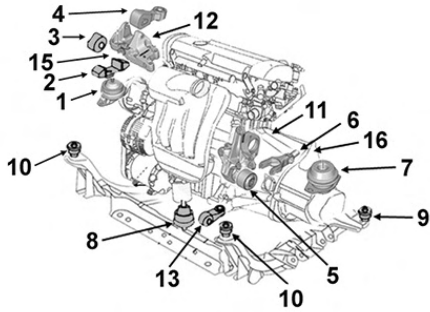

...Signum

Support moteur

Engine mounting

wspornik silnika

Подушка двигателя

Soporte motor

SASIC

OPEL

2706205
OE 5684165

Biellette support AR
Rear rod holder

NEW

6 Repère GG

1.8i 16v. 06/03-12/08 Z18XE/R
2.0i 16v. Turbo 06/03-12/08 Z20NET
2.2i 16v. 06/03-12/08 Z22YH
2.8i Turbo 09/05-12/08 Z28NEL/T
3.0 CDTi 06/03-09/05 Y30DT
3.0 CDTi FAP 09/05-12/08 Z30DT
3.2i V6 24v. 06/03-09/05 Z32SE

2706082
OE 5684166

Biellette support AR
Rear rod holder

6 Repère GH

1.9 CDTi /FAP Z19DT
1.9 CDTi /FAP Z19DTH
2.0 DTi 16v. Y20DTH
2.2 DTi Y22DTR

2706291
OE 5684677

Support BV
Gearbox mounting

NEW

7

1.8i 16v. Z18XE BVM
1.8i 16v. Z18XER

2706248
OE 5684689

Support BV
Gearbox mounting

NEW

7 BVM

1.9 CDTi Ch- 6100001 Z19DTH
F40 Repère ME
1.9 CDTi /FAP Ch- 6100001 Z19DT/L
F40 Repère ME
1.9 CDTi /FAP Ch- 5100001
-ch 5199999 Z19DT
Repère LC

2706249
OE 5684681

Support BV
Gearbox mounting

NEW

7 BVM

2.0 DTi 16v. -ch 5199999 Y20DTH
Repère FZ
2.2i 16v. -ch 5199999 Z22YH
Repère FZ
2.2i 16v. Ch- 6100001 Z22YH
F23 Repère LY

2706195
OE 13220095

Support moteur AV
Front engine mounting

NEW

8

1.8i 16v. -12/08 Ch- 6100001
Z18XE BVM
1.8i 16v. 09/05-12/08 Z18XER

2706229
OE 5684086

Support moteur AV
Front engine mounting

NEW

8 BVM

2.0i 16v. Turbo 06/03-12/08 Z20NET
2.2i 16v. 06/03-12/08 Z22YH
2.8i Turbo 06/03-12/08 Z28NET
3.0 CDTi 06/03-12/08 Y30DT
3.0 CDTi FAP 06/03-12/08 Z30DT
3.2i V6 24v. 06/03-12/08 Z32SE

2706244
OE 5684101

Support moteur AV
Front engine mounting

NEW

8 BVM

2.0 DTi 16v. -ch 5199999 Y20DTH