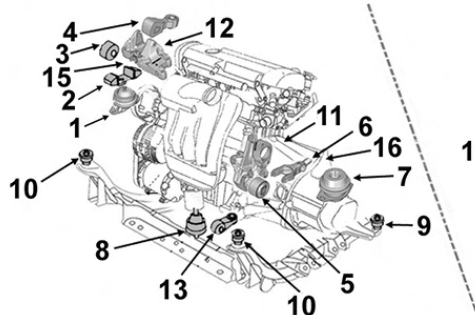

A4 II 2000-2008...

SASIC

AUDI

Support moteur

Engine mounting

wspornik silnika

Подушка двигателя

Soporte motor

9001962

OE 8E0199339

Support moteur AV

Front engine mounting

14

1.6i		ALZ
1.8i 20v. Turbo /4WD		AVJ BFB
1.9 TDi /4WD		AVB AVF AWX BKE
1.9 TDi FAP /Avant	09/05-	BRB
2.0i 20v.		ALT
2.0 FSi	08/02-	AWA
2.0 TFSi /4WD	09/04-	BGB BWE
2.0 TDi	09/04-	BLB BRE
2.0 TDi FAP /4WD /Avant	03/05/06-	BRD
2.0 TDi FAP /4WD /Avant /Cab.	03/05-	BPW
2.4i V6 30v.		AMM BDV
2.5 TDi		AYM BCZ BDG BFC
2.5 TDi /4WD		AKE BAU BDH
2.7 TDi /Avant /Cab.	01/06-	BPP
3.0i V6 30v. /4WD		ASN
3.0 TDi 4WD	02/05-12/05	BKN
3.0 TDi 4WD /Avant /Cab.	01/06-	ASB
3.2 FSi /4WD	01/05-	AUK
4.2i V8 40v. 4WD S4	01/05-	BBK

2706149

OE 8E0199382AG

Support moteur D

Right engine mounting

NEW

1

1.9 TDi /FAP /Avant	01/05-	Ch- 8EZ5400001 -ch 8EZ8805000	BKE BRB
2.0 TDi /FAP /4WD /Avant	01/05-	Ch- 8EZ5400001 -ch 8EZ8805000	BLB BNA BPW
2.0 TDi /FAP /4WD /Avant	01/05-	Ch- 8EZ5400001 -ch 8EZ8805000	BRD BRE BRF
2.0 TDi /FAP /4WD /Avant	01/05-	Ch- 8EZ5400001 -ch 8EZ8805000 BVA	BVF BVG
2.0 TDi /FAP Cab.	01/07-		BPW BRC

2706173

OE 8E0199379AF

Support moteur D

Right engine mounting

NEW

2

2.4i V6 30v.		Ch- 8EZ1000001 -ch 8EZ5400000	AMM BDV
2.4i V6 30v. Cab.	01/03-12/06		
3.0i V6 30v.		Ch- 8EZ1000001 -ch 8EZ5400000	BBJ
3.0i V6 30v.		Ch- 8EZ5400001 -ch 8EZ8805000	ASN BBJ
3.0i V6 30v. Cab.	01/03-12/06		
3.2 FSi		Ch- 8EZ1000001 -ch 8EZ5400000	AUK PR G0L
3.2 FSi PR G0L		Ch- 8EZ5400001 -ch 8EZ8805000	AUK BVM
3.2 FSi 4WD Cab.	01/07-		

2706174

OE 8E0199379AG

Support moteur G

Left engine mounting

NEW

1

2.4i V6 /30v.		Ch- 8EZ1-000001 -ch 8EZ5-400000	AMM BDV
2.4i V6 30v. Cab.	01/03-12/06		
3.0i V6 30v.		Ch- 8EZ1-000001 -ch 8EZ5-400000	BBJ
3.0i V6 30v.		Ch- 8EZ5-400001 -ch 8EZ8-805000	ASN BBJ
3.0i V6 30v. Cab.	01/03-12/06		
3.2 FSi		Ch- 8EZ1-000001 -ch 8EZ5-400000	AUK PR G0L
3.2 FSi PR G0L		Ch- 8EZ5-400001 -ch 8EZ8-805000	AUK BVM
3.2 FSi 4WD Cab.	01/07-04/09