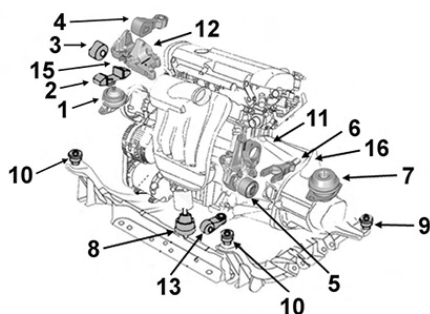

Sierra

Support moteur

Engine mounting

wspornik silnika

Подушка двигателя

Soporte motor

9001438

OE 6155997

Support BV cent.

Middle gearbox mounting

5

1.6	01/87-
1.8	01/87-
1.8 TD	01/87-
2.0	01/87-
2.3 D	01/87-