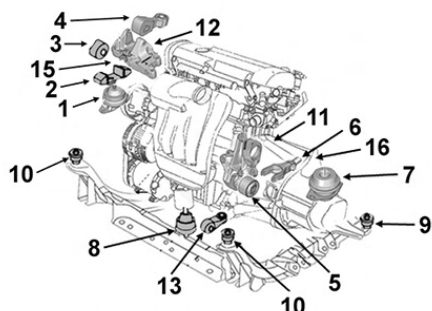

...Berlingo VL

2950015
OE 1755N4

Support échappement AR
Rear exhaust pipe mounting

1.6i 16v.	05/08-	TU5JP4/B
1.6 HDi	05/08-	DV6ATED4 DV6BTED4 DV6C DV6DTED/M DV6ETED4
1.6 HDi FAP	05/08-	DV6TED4/B

BX...

Support moteur

Engine mounting

wspornik silnika

Подушка двигателя

Soporte motor

8431921
OE 184472

Support moteur D
Right engine mounting

1	
1.1	05/05/88-
1.4	05/05/88-
1.4i	05/05/88-

8431731
OE 184442

Support moteur D
Right engine mounting

1	
1.6 Carbu.	25/03/87-
1.6i	
1.8 D	
1.8 TD	
1.9i /4WD	25/03/87-
1.9 GTi 16v.	
1.9 D	

8091161
OE 180916

Art. support mot. D inf.
Lower right engine mounting bush

5	$\varnothing$ int.10 $\varnothing$ ext.70 long. tube int.53 ext.40
1.8 D	
1.8 TD	
1.9 D	

8003201
OE Part/oe 1807Y9

Art. support mot. D inf. AR
Rear lower right engine mounting bush

5	$\varnothing$ int.10 $\varnothing$ ext.65 long. tube int.53 ext.40
1.1	05/05/88-
1.4	05/05/88-
1.4i	05/05/88-

8091041
OE 180904

Articulation chape AR
Rear tread bush

6	$\varnothing$ int.12 $\varnothing$ ext.30 long. tube int.34 ext.28
1.1	05/05/88-
1.4	05/05/88-
1.4i	05/05/88-
1.6	
1.6i	
1.8 D /TD	
1.9 Carbu.	
1.9 D	

8431951
OE 184395

Support BV
Gearbox mounting

7	
1.1	05/05/88-
1.4	05/05/88-
1.4i	05/05/88-
1.6	
1.6i	
1.8 D /TD	
1.9 Carbu.	
1.9 D