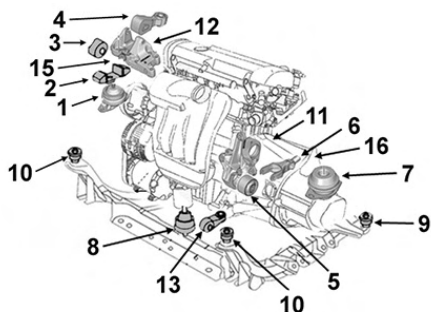

...ZX

Support moteur

Engine mounting

wspornik silnika

Подушка двигателя

Soporte motor

8441361

OE 184436

Support BV G

Left gearbox mounting

7

1.6	20/07/92-	XU5M
1.6i	20/07/92-	XU5JP
1.8i	20/07/92-	XU7JP
1.8i 16v.		XU7JP4
1.8 D		XUD7
1.9i	20/07/92-	XU9JA
1.9i		XU9JAZ
1.9 D/ TD		XUD9/TE
2.0i		XU10J2
2.0i 16v.		XU10J4/RS

Autres pièces

Other parts

Inne części

другие части

Otras piezas

0594054

OE 405907

Articulation vérin DA

Power steering cylinder bush

Ø int.12 Ø ext.22 long. tube int.24 ext.20

1.1	TU1
1.1i	TU1M
1.4	TU32
1.4i	TU3JP TU3M/C
1.4 D	TUD3
1.5 D	TUD5
1.6i	XU5M XU5JP
1.8i 16v.	XU7JP4
1.8 D	XUD7
1.9 D	XUD9
1.9 TD	XUD9TE