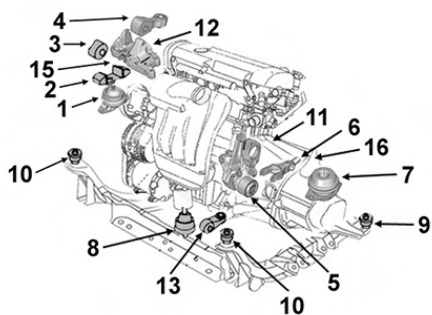

Thalia Symbol II (LU)

Support moteur

Engine mounting

wspornik silnika

Подушка двигателя

Soporte motor

4001772

OE 8200267625

Support moteur D

Right engine mounting

1

1.5 DCi -18/02/09
LU1W/24/3M/3N K9K

2704048

OE 8200410267

Support moteur D

Right engine mounting

1

1.5 DCi 18/02/09-
LU1W/24/3M/3N K9K
1.5 DCi LU25 K9K