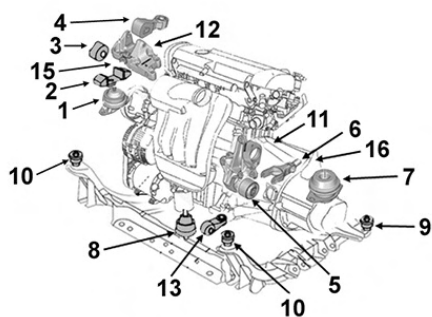

...S40 V40...

VOLVO

Support moteur

Engine mounting

wspornik silnika

Подушка двигателя

Soporte motor

2706134

OE 31277258

Support moteur D

Right engine mounting

NEW

1 BV Rob.

2.0 D S40 01/08- D4204T

2706102

OE 30723703

Support moteur D

Right engine mounting

1 BVM6

2.0 TD FAP S40 136hp 100kw 06/07-
-Ch 180407 D4204T

2706279

OE 31375369

Biellette support

Rod holder

NEW

11 BV Rob. 6

2.0 D FAP S40 01/08-03/12

2706304

OE 31277444

Biellette support AV

Front rod holder

NEW

13 BVM B6

1.6i Turbo 06/12- B4164T/3/4
1.6 TD 06/10- D4162T

2706053

OE 30666629

Support moteur AR

Rear engine mounting

5 BVM5

1.6i 16v. S40 06/07- B4164S3

2706128

OE 31359779

Support BV

Gearbox mounting

NEW

7 Repère rose

1.6i 16v.

1.6 TD S40

1.8i 16v. S40

2.0i 16v. S40

2.0 D S40

2.4i 20v. S40 -19/02/10

2.4i 20v. S40

2.5i 20v. Turbo /4WD -19/02/10

2.5i 20v. Turbo /4WD

B4164S3 IB5

D4164T MMT6 MTX75

B4184S8/S11 MTX75

B4204S3/S4 MTX75

D4204T MTX75

B5244S4/S5

B5244S4/S5

B5254T7

B5254T7

Sauf stop and start

BVM M56

BVA AW5550/51SN

BVM M56

BVA AW5550/51SN