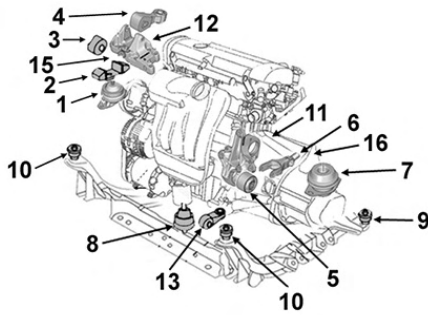

...Xsara Picasso...

CITROEN

Support moteur

Engine mounting

wspornik silnika

Подушка двигателя

Soporte motor

8441771 OE 184477	Support moteur D sup. <i>Upper right engine mounting</i> 1 2.0i 16v. -09/04/06 EW10J4 BVM	8271231 OE 182723	Support moteur D inf. <i>Lower right engine mounting</i> 1 2.0i 16v. 10/01/05-20/09/05 EW10J4 BVM 2.0i 16v. 10/01/05- EW10J4 BVA
8441A71 OE 1844A7	Butée support moteur D <i>Right engine mounting bush</i> 2 1.6i TU5JP 1.6i 16v. TU5JP4 1.6 HDi DV6 1.8i 16v. EW7J4 2.0i 16v. -01/02/04 EW10J4 2.0 HDi DW10TD	8091331 OE Part/oe 1807H8	Art. support mot. AR <i>Rear engine mounting bush</i> 5 Ø int.10 Ø ext.70 long. tube int.53 ext.40 1.6i TU5JP 1.6i 16v. TU5JP4 1.6 HDi DV6 1.8i 16v. EW7J4 2.0i 16v. EW10J4 BVM 2.0i 16v. 04/11/02- EW10J4 BVA
8091161 OE 180921	Art. support mot. AR <i>Rear engine mounting bush</i> 5 Ø int.10 Ø ext.70 long. tube int.53 ext.40 2.0 HDi DW10TD	8091041 OE Part/oe 180642	Articulation chape AR <i>Rear tread bush</i> 6 Ø int.12 Ø ext.30 long. tube int.34 ext.28 1.6i TU5JP 1.6i 16v. TU5JP4 1.8i 16v. EW7J4 2.0i 16v. EW10J4 2.0 HDi DW10TD
2700018 OE 180671	Chape <i>Tread</i> 6 1.6 HDi DV6	8441681 OE 184468	Support BV G <i>Left gearbox mounting</i> 7 1.6i TU5JP 1.6i 16v. TU5JP4 1.6 HDi DV6 2.0i 16v. 21/10/02- EW10J4 BVM 2.0i 16v. EW10J4 BVA