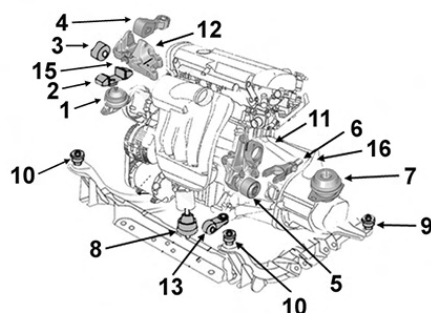

Bravo...

Support moteur

Engine mounting

wspornik silnika

Подушка двигателя

Soporte motor

2706230

OE 51794982

Support BV

Gearbox mounting

NEW

7

BVM

1.4i Turbo 120hp 88kw 06/07-

1.4i Turbo 150hp 110kw 06/07-

9001906

OE 7778602

Support moteur D

Right engine mounting

1

1.6i 16v. 09/95-05/99 BVM BVA