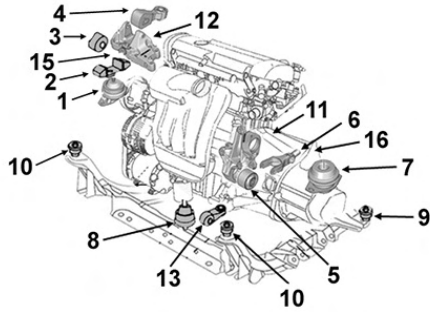

Mini Cab. R52 -02/09

Support moteur

Engine mounting

wspornik silnika

Подушка двигателя

Soporte motor

MINI

SASIC

2706193 Support moteur D OE 22116778610 <i>Right engine mounting</i>		2706123 Support moteur AR OE 22116756406 <i>Rear engine mounting</i>	
NEW	1 1.6i 16v. 12/03-09/06 W10/11B16A	NEW	6 1.6i 16v. W10B16A 1.6i 16v. Komp. W11B16A
2706125 Support BV OE 22316765335 <i>Gearbox mounting</i>		2706258 Support BV OE 22316754426 <i>Gearbox mounting</i>	
NEW	7 1.6i 16v. One 90hp 66kw W10B16A	NEW	7 BVA 1.6i 16v. Cooper
2706263 Support BV OE 22316754422 <i>Gearbox mounting</i>			
NEW	7 BVM 1.6i 16v. Cooper S		
2706100 Support BV OE 22326768207 <i>Gearbox mounting</i>			
	7 BVA 6 1.6i 16v. Cooper S 170hp 125kw 03/05- W11B16A