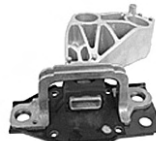

2.0 DCi FAP /4WD 150hp 110kw
06/07- M9R

2706032

OE 11360JD500

Biellette support inf.

Lower rod holder

6