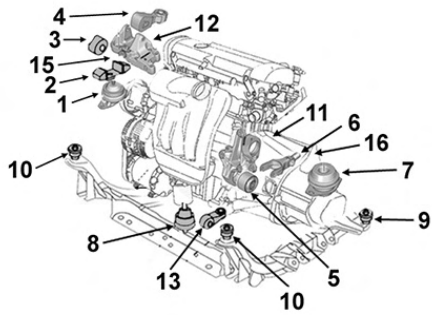

...Mini Countryman R60 06/10-

Support moteur

Engine mounting

wspornik silnika

Подушка двигателя

Soporte motor

2706069

Support moteur D

OE 22116779805

Right engine mounting

1 BVM6

1.6 D One 90hp 66kw/Cooper 110hp 80kw
08/10- N47C16A

2706380

Support moteur AR

OE 22119806994

Rear engine mounting

NEW

11 2WD

1.6i 16v. N16B16A
1.6i Turbo N18B16A
1.6 D FAP N47C16A
2.0 D FAP N47C20A

2706232

Support BV

OE 22316784357

Gearbox mounting

NEW

7 BVA

1.6i 16v. One Cooper /X -03/16
1.6i Turbo Cooper S /X -03/16
1.6i Turbo Cooper SX JCW -03/16

2706071

Support BV

OE 22316784359

Gearbox mounting

7 BVA

2.0 D Cooper SD N47C20A