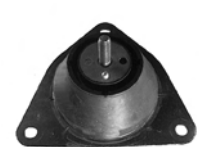

1

1.9 DCi Phase 2 01/98-
2.0i 16v. Phase 1 K56D/M
2.0i Phase 2 01/98-
2.2 D Phase 1 K562
2.2 D Phase 1 /Comm. K/S56F/566
2.2 TD Phase 1 K569
2.2 TD Phase 2 01/98-
3.0i V6 Phase 1 K565/56R

4001758

Biellette support

OE 7700422529

Rod holder