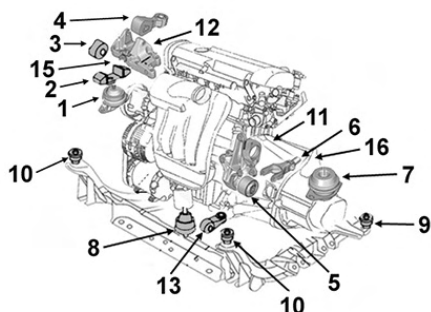

1.4 HDi DV4TED

2700086
OE 1807KA

Biellette support
Rod holder

NEW

6

1.3 HDi FAP 75hp 55kw F13DTE5/6

...Némo VL

Support moteur