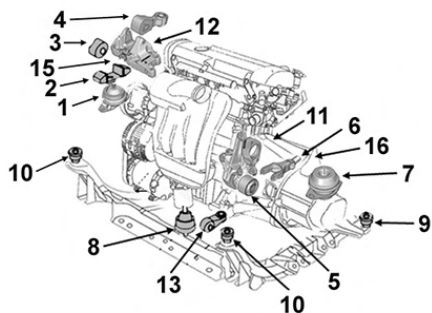

Saxo...

Support moteur

Engine mounting

wspornik silnika

Подушка двигателя

Soporte motor

8431991

OE 184399

Support moteur D

Right engine mounting

1

1.0i	TU9M
1.1i	TU1M+ TU1JP

8441581

OE 184458

Support moteur D

Right engine mounting

1

1.4i	TU3JP