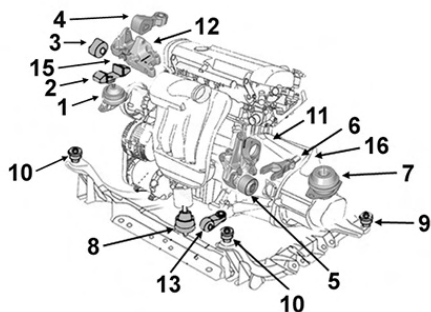

...Laguna III Estate

SASIC

RENAULT

Support moteur

Engine mounting

wspornik silnika

Подушка двигателя

Soporte motor

2704032

Biellette support inf.

OE 546190004R

Lower rod holder

6

2.0i 16v. Turbo	10/07-	KTBG	F4R800	BVM
2.0i 16v. Turbo	10/07-	KT1H/EH	F4R811	BVA
2.0i 16v. Turbo	11/10-	KT0G/0H/0Y/15/18	F4R811/813	
3.5i V6 24v.		KT0P	V4Y713	BVA

2704033

Biellette support inf.

OE 546190005R

Lower rod holder

6

2.0 DCi	10/07-	KT0J/1J/2B/3B/EJ/FB	KT0K/1K/2C/3C/EK/FC	M9R742	BVM
		KT0J/1J/2B/3B/EJ/FB	KT0K/1K/2C/3C/EK/FC	M9R744	BVM
		KT2B3B/FB	KT2C/3C/FC	M9R746	BVM
2.0 DCi	09/10-	KT12	Avec Stop and start	M9R814	BVM
2.0 DCi FAP	10/07-	KT0M/1M/EM		M9R800 844	BVM
		KT2A/34/3A/D4/DA/F4/FA		M9R802/06	BVM
		KT11/2D/2W/3D/3W/B1/DD/DW/E1/FD/FW		M9R802/06/14/20	BVM
		KT01/09/11/19/B1/E1/E9		M9R805/15	BVA
		KT09/0N/19/1N/BNE9/EN		M9R809	BVA
		KT2E/3E/3N/CE/DE/DN/FE/FN		M9R816 820	BVM
3.0 DCi	04/08-	KT03/13		V9X891	

2704070

Support BV

OE 112200006R

Gearbox mounting

7

1.5 DCi	K9K	
1.6i 16v.	KT0D	K4M824
2.0i 16v.	KT0F/0W/1H	M4R704/26

2704080

Support BV G

OE 8200292828

Left gearbox mounting

7

2.0i 16v. Turbo	KT0G	
2.0 DCi	KT01	BVM6
2.0 DCi /FAP	KT08/0J/0K/14/1A/1D/1W/12/1S