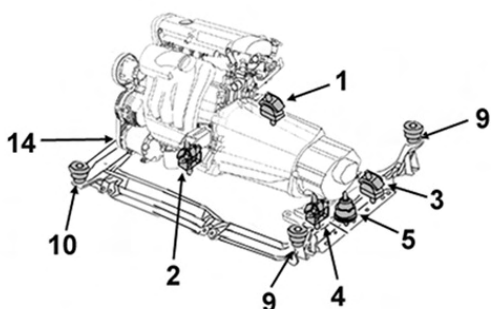

Classe E (207) 01/09-...

Support moteur

Engine mounting

wspornik silnika

Подушка двигателя

Soporte motor

2706038

OE 2042400217

Support moteur G

Left engine mounting

NEW

2

2.1 CDi 220 250 Coupé
-14/02/10 651911

2706330

OE 2122404117

Support moteur G

Left engine mounting

NEW

2

2.1 CDi 220 250 Coupé
15/02/10-03/13 651911