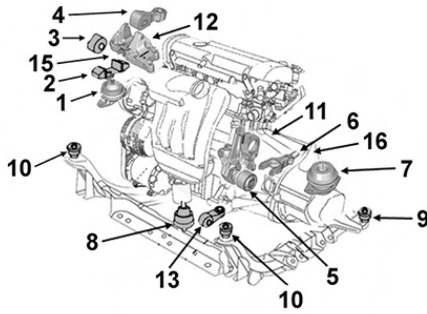

...Touran

Support moteur

Engine mounting

wspornik silnika

Подушка двигателя

Soporte motor

9001942 OE 1K0199555L	Support BV G <i>Left gearbox mounting</i>	9001943 OE 1K0199555N	Support BV G <i>Left gearbox mounting</i>
	7 1.6 07/03- BGU BSE/F BVM 1.6 FSi 03/03- BAG BLF/P BVM 6		7 1.6 FSi Tiptronic 03/03-01/07 BAG BLF/P BVA 6 1.6 TDi FAP 05/09- CAYC BV Rob. 7 1.9 TDi 03/03- AVQ BKC/LS BRU BXE/F/J BVM 2.0 TDi 03/03- AZV
9001944 OE 1K0199555M	Support BV G <i>Left gearbox mounting</i>	9001946 OE 1K0199555Q	Support BV G <i>Left gearbox mounting</i>
	7 BVM 6 1.6 TDi CAYB/C 2.0 FSi AXW BLR/LX/LY/VY/VZ		7 1.9 TDi 11/06-12/09 BLS BV Rob. 6 1.9 TDi 11/06- BKC BLS BVA 2.0 TDi BKD BMM/N CFHC/JA BV Rob. 6 Embrayage double
9001945 OE 1K0199555T	Support BV G <i>Left gearbox mounting</i>	9001947 OE 1K0199867Q	Articulation berceau inf. <i>Lower Cradle bush</i>
	7 BVM 6 2.0 TDi AZV BKD BMM/N CFHC/JA		16 $\varnothing$ int.15 $\varnothing$ ext.92 long. tube int.26 ext.36 1.4 TSi /GNV BLG BMY CAVB/VC CDGA 1.6i BGU BSE/F 1.9 TDi /FAP AVQ BKC BLS BRU BXE/F/J 2.0 FSi AXW BLR/X/Y BVY/Z 2.0 TDi /FAP AZV BKD BMM
9001949 OE 1K0199867	Articulation berceau inf. <i>Lower Cradle bush</i>	9001950 OE 1K0199868Q	Articulation berceau sup. <i>Upper Cradle bush</i>
	16 $\varnothing$ int.15 $\varnothing$ ext.92 long. tube int.26 ext.36 1.6 FSi BAG		16 M14 $\varnothing$ ext.92 long. tube int.24.5 ext.31 1.6 BGU 1.6 FSi BAG 1.9 TDi 11/03- BKC 2.0 TDi 11/03- AZV BKD