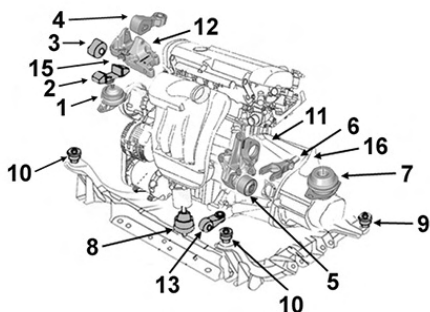

...Saxo

SASIC

CITROEN

Autres pièces   Other parts   Inne części   другие части   Otras piezas

7551341 OE 175534	Sangle échappement AR <i>Rear exhaust strap</i>	7551301 OE 175544	Sangle échappement <i>Exhaust strap</i>
	H20 1.0i TU9M 1.1i TU1M+ TU1JP 1.4i TU3JP 1.5 D TUD5/B 1.6i TU5JP		H44 1.6i 16v. /VTS TU5J4

Visa...

Support moteur

Engine mounting

wspornik silnika

Подушка двигателя

Soporte motor

8071451 OE 180745	Support moteur AV D <i>Right front engine mounting</i>	8431731 OE 184442	Support moteur D <i>Right engine mounting</i>
	1 1.0 1.1 1.4		1 1.6 GTi 1.8 D
8441171 OE 184417	Butée support moteur D <i>Right engine mounting bush</i>	8091161 OE 180916	Art. support mot. D inf. <i>Lower right engine mounting bush</i>
	2 TT /all models		5 Ø int.10 Ø ext.70 long. tube int.53 ext.40 1.6 GTi 1.8 D