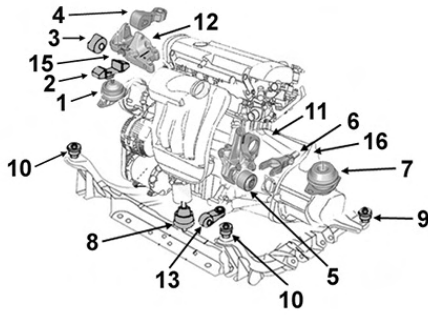

...Scenic III 04/09-...

2704101 OE 112100039R 	Support moteur D <i>Right engine mounting</i>	2704077 OE 112100018R 	Support moteur D <i>Right engine mounting</i>
1	2.0i 16v. M4R	1	2.0 DCi /FAP JZ0L/0Y
2704062 OE 113560009R 	Biellette support sup. D <i>Right upper rod holder</i>	2704030 OE 113560010R 	Biellette support sup. D <i>Right upper rod holder</i>
4	1.4i Turbo -23/06/10 JZ0F/1V 1.5 DCi JZ07/09 JZ0B/0D/1M 1.5 DCi -14/10/11 JZ02/1G/1W	4	BVM 1.9 DCi 04/09- JZ0N F9Q872 1.9 DCi FAP 04/09- JZ0J/1S F9Q870
2704058 OE 112380010R 	Biellette support inf. <i>Lower rod holder</i>	2704059 OE 112380008R 	Biellette support inf. <i>Lower rod holder</i>
6	1.2i Turbo JZ11/16 H5F	6	1.4i Turbo JZ0F/1V
2704061 OE 112380006R 	Biellette support inf. <i>Lower rod holder</i>	2704023 OE 112380004R 	Biellette support inf. <i>Lower rod holder</i>
6	1.5 DCi JZ07/09 JZ0B/0D/1M 1.5 DCi -14/10/11 JZ02/1G/1W	6	1.5 DCi JZ0A K9K830 1.6i 16v. JZ03/0U/1B/1H/1U/1Y K4M858/66
2704112 OE 112387776R 	Biellette support <i>Rod holder</i>	2704025 OE 112380005R 	Biellette support inf. <i>Lower rod holder</i>
6	1.6 DCi JZ00/12/2A R9M402/04 ND4	6	1.9 DCi 04/09- JZ0N F9Q872 BVM 1.9 DCi FAP 04/09- JZ0J/1S F9Q870 BVM 2.0 DCi /FAP JZ0L/0Y M9R610/615

RENAULT

SASIC

...Scenic III 04/09-...

SASIC

RENAULT

Support moteur

Engine mounting

wspornik silnika

Подушка двигателя

Soporte motor