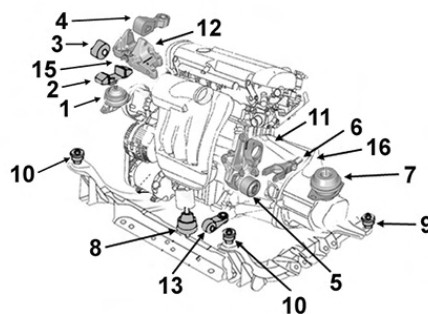

Duster...

Support moteur

Engine mounting

wspornik silnika

Подушка двигателя

Soporte motor

2704049

OE 112106262R

Support moteur D

Right engine mounting

1

Alu

1.5 DCi	HSMC/MW/A6/A7 HSMG/MV/M0/M3/MW

2704047

OE 112108139R

Support moteur D

Right engine mounting

1

1.6i 16v.	HSA8/MM/MR HSAS/AM/AP/AT/MA