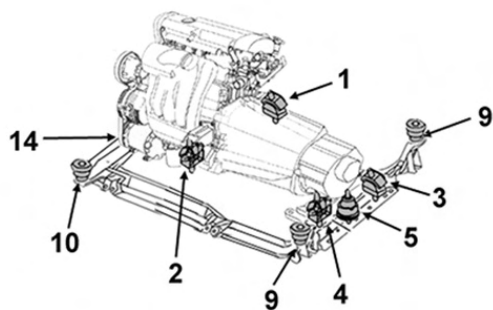

Classe S (220) 10/98-

Support moteur

Engine mounting

wspornik silnika

Подушка двигателя

Soporte motor

9002508

Support moteur AR

OE 2202400518

Rear engine mounting

5 BVM BVA

2.8i 280
3.2i 320
3.2 CDi 320
3.7i 350
4.3i 430
5.0i 500
5.4i 55 AMG
5.5i Turbo 600