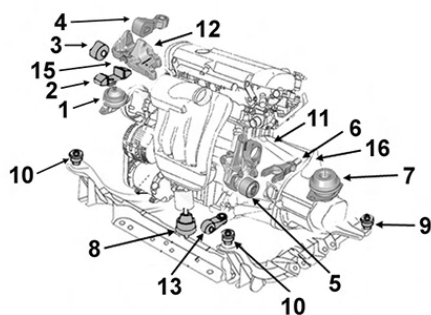

Ibiza I 84-93

Support moteur

Engine mounting

wspornik silnika

Подушка двигателя

Soporte motor

SEAT

SASIC

9001365

Support BV

OE 831154205A

Gearbox mounting

7

1.2 -12/93

1.5 -12/93

9001426

Support BV

OE SE700154205A

Gearbox mounting

7

1.7 D 01/87-

9001364

Support moteur AV

OE SE022154805B

Front engine mounting

8

1.2 -12/93

1.5 -12/93

1.7 D -12/93