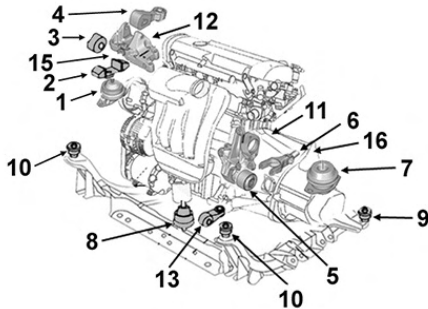

...S40 V40

VOLVO

SASIC

2706139

OE 31316498

Support BV

Gearbox mounting

NEW

7

2.4i 20v. S40

Ch- 190211

B5244S4

BVM BVA

2.4 TDi 20v. FAP S40

D5244T8

BVA

V50...

Support moteur

Engine mounting

wspornik silnika

Подушка двигателя

Soporte motor

2706103

OE 31277669

Support moteur D

Right engine mounting

1

1.6 D /FAP 01/05-12/11 D4164T
MTX75

1.6 TD 01/11-12/12 D4162T
MTX75

2706102

OE 30723703

Support moteur D

Right engine mounting

1

BVM6

2.0 TD FAP 136hp 100kw 06/07-
-Ch 182891 D4204T

2706134

OE 31277258

Support moteur D

Right engine mounting

NEW

1

BV Rob.

2.0 TD 01/08- D4204T

2706053

OE 30666629

Support moteur AR

Rear engine mounting

5

BVM5

1.6i 16v. 06/07- B4164S3

2706279

OE 31375369

Biellette support

Rod holder

NEW

11

BV Rob. 6

2.0 TD FAP 01/08-03/12