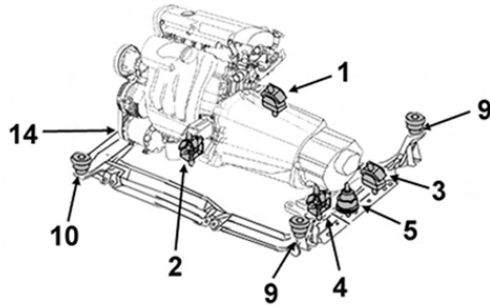

Série 5 E34...

Support moteur

Engine mounting

wspornik silnika

Подушка двигателя

Soporte motor

BMW

SASIC

9001403 Support moteur G/D

OE 11811139606

L/R engine mounting

1
2

1.8i 518	08/89-09/95	M40 M43
2.5 TD 525	08/89-09/95	M51
2.5 TD/S 525 Touring	03/93-01/97	M51
2.5 TDS 525 Berline	08/89-09/95	M51

9002511 Support moteur G/D

OE 11811133364

L/R engine mounting

1
2

2.0i 520	
2.5i 525	02/88-01/96
2.5i 525 Touring	02/92-03/97
	M50 (256S1)

9002545 Support BV G/D

OE 24701138435

L/R gearbox mounting

3
4

2.0i 24v. 520 K	01/91-
2.5i 24v. 525i K	01/91-

9001409 Support BV G/D

OE 22316771221

L/R gearbox mounting

3
4

2.0i 520	-09/95
2.4 TD 524	-09/95
2.5i 525	-09/95
2.5 TD 525 Touring	-01/97
2.5 TDS 525	-09/95
2.5 TDS 525 Touring	-01/97
3.0i 530	-09/95
3.5i 535 /M5	-09/95
3.8i M5	-09/95
3.8i M5 Touring	-01/97

Autres pièces

Other parts

Inne części

другие части

Otras piezas

9001416

Support central arbre transm.

OE 26121226723

Middle mounting prop shaft

Ø 30

2.0i 520	-09/95
2.0i 24v. 520 /Touring	-09/95
2.4 TD 524	-09/95
2.5i 525	-09/95
2.5i 24v. 525	-09/95
2.5 TD/S 525	-09/95
3.0i 530 /V8	-09/95
3.5i 535 /M5	-09/95
3.8i M5	-09/95