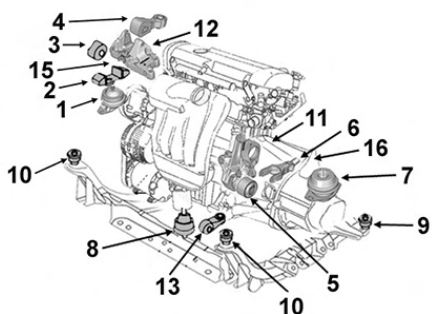

Partner...

Support moteur

Engine mounting

wspornik silnika

Подушка двигателя

Soporte motor

8431921
OE 184472

Support moteur D
Right engine mounting

1

1.1i	-09/02	TUJP/1M+
1.1i	10/02-05/08	TU1JP
1.4 Carbu.	-09/02	TU3.2
1.4i	10/02-05/08	TU3A
1.4i	10/02-05/08	TU3JP

2700039
OE 1807GJ

Support moteur D
Right engine mounting

1

1.6i 16v. /Tepee 05/08- EP6C /B

2700032
OE 1844A9

Support moteur D
Right engine mounting

1

Ø 10 x 150 H 8L5

1.6i 16v.	07/03/06-05/08	TU5JP4
1.9 D	27/02/06-05/08	DW8B
2.0 HDi	06/03/06-05/08	DW10TD

8441751
OE 184475

Support moteur D
Right engine mounting

1

1.6i 16v.	-06/03/06	TU5JP4
1.6 HDi	10/02-05/08	DV6ATED4
1.6 HDi	10/02-05/08	DV6BTED4