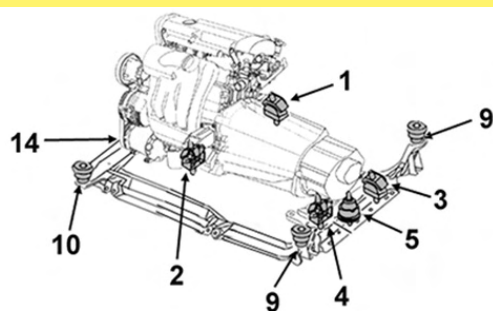

...Classe E (210) 06/95-03/03

Support moteur

Engine mounting

wspornik silnika

Подушка двигателя

Soporte motor

MERCEDDES

9002553

OE 2022401717

Support moteur D

Right engine mounting

1

2.0i 16v. 200 /Break	06/95-10/00	111942
2.1 CDi 220	07/98-09/99	611961
2.2 D 220	06/95-02/99	604912
2.3i 16v. 230 /Break	06/95-09/97	111970

9002555

OE 2032402017

Support moteur D

Right engine mounting

1

2.9 CDi 290 /Break	01/96-09/99	602982

9002496

OE 2102400318

Support BV AR

Rear gearbox mounting

5

2.0i 200	-09/99	BVM
2.3i 16v. 230	-06/97	BVM5
2.8i 280	01/96-09/99	BVM5
2.9 CDi 290	01/96-09/99	BVM5

9002508

OE 2202400518

Support moteur AR

Rear engine mounting

5

2.0i /16v. 200	06/99-	BVM BVA
2.0 D 200	-05/99	BVA
2.1 CDi 200 100hp 75kw	-05/99	BVA
2.1 CDi 200 115hp 85kw 142hp 105kw		BVA
2.1 CDi 220		BVA
2.2 D 220	Ch- A177064 / Ch- J024802	BVA 5
2.3i 16v. 230	Ch- A177064 / Ch- J024802	BVA 5
2.4i 240		BVA 5
2.4i 240	06/99-	BVM
2.5 D 250		BVA
2.6i 18v. 240 260		BVM BVA
2.8i 280		BVM BVA
2.9 CDi 290	-09/99	Ch- A177064 / Ch- J024802
3.0 TD 300	04/97-09/99	BVA 5
3.2i 18v. 320		BVA 5
3.2i 24v. 320	-ch A313878	BVM BVA
4.2i 420	09/97-09/99	Ch- A177064 / Ch- J024802
4.3i 430	06/99-	BVM BVA
5.4i 55 AMG	06/99-	BVM BVA