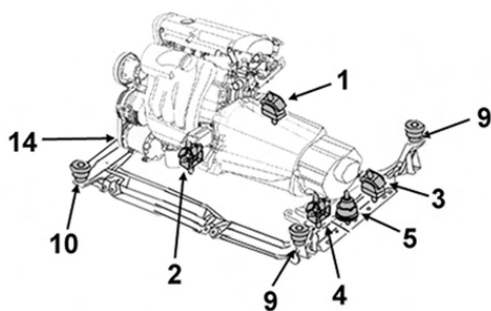

Classe S (140) 02/91-02/99

Support moteur

Engine mounting

wspornik silnika

Подушка двигателя

Soporte motor

9002508

Support moteur AR

OE 2202400518

Rear engine mounting

5

BVA

2.8i 280

3.0 TD 300

3.2i 320

3.5 TD 350

4.2i 420

5.0i 500

6.0i V12 600