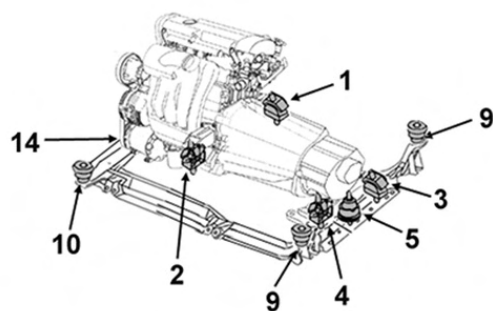

...R18...

Support moteur

Engine mounting

wspornik silnika

Подушка двигателя

Soporte motor

4001362

OE 7704000777

Support BV

Gearbox mounting

4

TT /all models R1343 R1344 R1346

4001326

OE 7700758636

Support BV

Gearbox mounting

5

TT /all models 01/80-
R1340 R1341 R1342 R1345

Autres pièces

Other parts

Inne części

другие части

Otras piezas

4001400

OE 7700509247

Art. oeil de crémaillère

Eye rack bush

Ø int.10 Ø ext.28 long. tube int.28 ext.20

TT /all models 1er modèle
R1340 R1341 R1342 R1343 R1344
R1345 R1346

4006141

OE 7704002058

Flector de direction

Steering flector

Entraxe 50mm

TT /all models R1340 R1341 R1342
R1343 R1344 R1345 R1346

4001457

OE 7700662571

Palier de direction

Steering main bearing

TT /all models R1340 R1341 R1342
R1343 R1344 R1345 R1346

4001456

OE 7700632015

Sangle échappement

Exhaust strap

TT /all models R1340 R1341 R1342
R1343 R1344 R1345 R1346