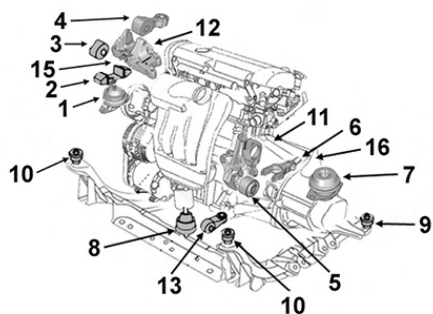

...Movano...

Support moteur

Engine mounting

wspornik silnika

Подушка двигателя

Soporte motor

SASIC

OPEL

2704071 OE 4420871 Support moteur D <i>Right engine mounting</i>		2704073 OE 4420870 Support moteur G <i>Left engine mounting</i>	
	1 2.3 CDTi Propulsion 04/10- M9T		2 2.3 CDTi Propulsion 04/10- M9T
2704072 OE 4420869 Support BV AR <i>Rear gearbox mounting</i>		2704053 OE 4419368 Biellette support inf. <i>Lower rod holder</i>	
	5 2.3 CDTi Propulsion 04/10- M9T		6 2.3 CDTi Traction 04/10- M9T
4001754 OE 4500180 Biellette support AR <i>Rear rod holder</i>		2704075 OE 4419372 Support BV G <i>Left gearbox mounting</i>	
	6 2.5 D 07/98-10/01 S8U770 2.8 DTi 01/99-10/01 S9W702		7 2.3 CDTi Traction 04/10- M9T
2704118 OE 93188658 Support BV <i>Gearbox mounting</i>			
	7 1.9 DTi 2.2 DTi 2.5 CDTi 2.5 D 2.8 DTi 3.0 CDTi