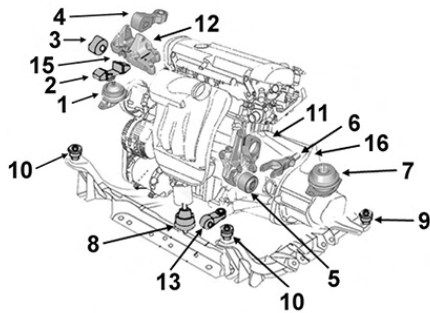

...Berlingo VU

Autres pièces   Other parts   Inne części   другие части   Otras piezas

STROEN

7551681 OE 175568	Support échappement AR <i>Rear exhaust pipe mounting</i>	2950009 OE 1755P1	Support échappement AR <i>Rear exhaust pipe mounting</i>
	<table style="width: 100%; border-collapse: collapse;"> <tr><td style="width: 15%;">1.1i</td><td style="width: 15%;">07/96-11/02</td><td style="width: 15%;">TU1JP/ 1M+</td><td style="width: 15%;"></td><td style="width: 15%;"></td><td style="width: 15%;"></td></tr> <tr><td>1.1i</td><td>11/02-05/08</td><td>TU1JP</td><td></td><td></td><td></td></tr> <tr><td>1.4</td><td>07/96-11/02</td><td>TU3.2</td><td></td><td></td><td></td></tr> <tr><td>1.4i</td><td>07/96-05/08</td><td>TU3JP</td><td></td><td></td><td></td></tr> <tr><td>1.4i</td><td>11/02-05/08</td><td>TU3A</td><td></td><td></td><td></td></tr> <tr><td>1.6 HDi</td><td>11/02-05/08</td><td>DV6ATED4 DV6BTED4</td><td></td><td></td><td></td></tr> <tr><td colspan="6"> </td></tr> <tr><td>1.9 D</td><td>07/96-11/02</td><td>DW8/B</td><td></td><td></td><td></td></tr> <tr><td>1.9 D</td><td>11/02-05/08</td><td>DW8B</td><td></td><td></td><td></td></tr> <tr><td>2.0 HDi</td><td>07/96-05/08</td><td>DW10TD</td><td></td><td></td><td></td></tr> </table>		<table style="width: 100%; border-collapse: collapse;"> <tr><td style="width: 15%;">1.6i 16v.</td><td style="width: 15%;">05/08-</td><td style="width: 15%;">EP6C DTR</td><td style="width: 15%;"></td><td style="width: 15%;"></td><td style="width: 15%;"></td></tr> </table>

2950015 OE 1755N4	Support échappement AR <i>Rear exhaust pipe mounting</i>				
	<table style="width: 100%; border-collapse: collapse;"> <tr><td style="width: 15%;">1.6i 16v.</td><td style="width: 15%;">05/08-</td><td style="width: 15%;">TU5JP4/B</td><td style="width: 15%;"></td><td style="width: 15%;"></td><td style="width: 15%;"></td></tr> <tr><td>1.6 HDi</td><td>05/08-</td><td>DV6AUTED4</td><td></td><td>DV6BUTED4</td><td></td></tr> <tr><td>1.6 HDi 75hp 55kw</td><td>05/08-</td><td>DV6ETED M</td><td></td><td></td><td></td></tr> <tr><td>1.6 HDi FAP</td><td>05/08-</td><td>DV6TED4BU</td><td></td><td></td><td></td></tr> </table>				

C15...

Support moteur

Engine mounting

wspornik silnika

Подушка двигателя

Soporte motor

8431731 OE 184442	Support moteur D <i>Right engine mounting</i>	8431921 OE 184472	Support moteur D <i>Right engine mounting</i>
	<table style="width: 100%; border-collapse: collapse;"> <tr><td style="width: 15%;">1</td><td style="width: 15%;"></td><td style="width: 15%;"></td><td style="width: 15%;"></td><td style="width: 15%;"></td><td style="width: 15%;"></td></tr> <tr><td>1.1</td><td>07/87-15/06/88</td><td></td><td></td><td></td><td></td></tr> <tr><td>1.3</td><td>07/87-15/06/88</td><td></td><td></td><td></td><td></td></tr> <tr><td>1.4</td><td>05/05/88-</td><td>Moteur fonte</td><td></td><td></td><td></td></tr> <tr><td>1.8 D</td><td></td><td>XUD7</td><td></td><td></td><td></td></tr> <tr><td>1.9 D</td><td></td><td>DW8/B</td><td></td><td></td><td></td></tr> </table>		<table style="width: 100%; border-collapse: collapse;"> <tr><td style="width: 15%;">1</td><td style="width: 15%;"></td><td style="width: 15%;"></td><td style="width: 15%;"></td><td style="width: 15%;"></td><td style="width: 15%;"></td></tr> <tr><td>1.0</td><td>05/05/88-</td><td></td><td></td><td></td><td></td></tr> <tr><td>1.1</td><td>05/05/88-</td><td></td><td></td><td></td><td></td></tr> <tr><td>1.4</td><td>05/05/88-</td><td>Moteur fonte</td><td></td><td></td><td></td></tr> <tr><td colspan="6">Sauf 1360</td></tr> </table>