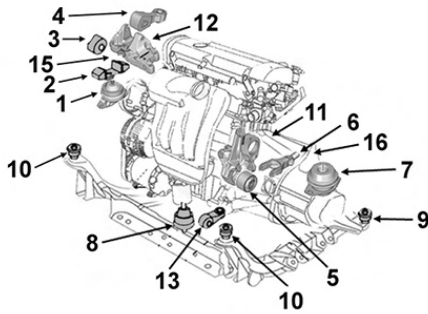

2706020 **Support BV**

OE 8K0399151BE *Gearbox mounting*

NEW

5

3.0 TDi FAP 4WD	10/08- CCWA BV Rob.
-----------------	------------------------

TT

Support moteur

Engine mounting