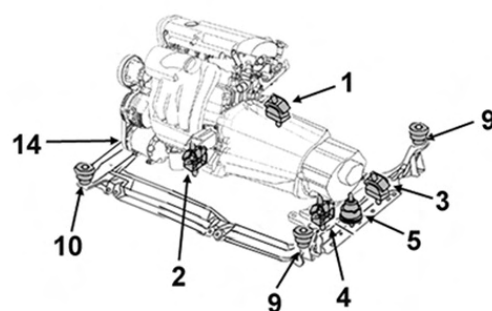

Série 3 E30...

Support moteur

Engine mounting

wspornik silnika

Подушка двигателя

Soporte motor

9001399

Support moteur G/D

OE 11811129286

L/R engine mounting

1
2

1.6 316 01/82-12/91 M40

1.8 316i 01/82-12/91 M10

1.8 318 01/82-12/91 M10 M40

1.8 318i 01/82-12/91 M10 M40

1.8 318i Cab. 01/82-12/91 M10 M40

9001400

Support moteur G/D

OE 11811132321

L/R engine mounting

1
2

2.0 320i 01/82-12/91 M20

2.0 320i Cab. 01/85-12/93

2.3 323i 01/82-12/91 M20

2.4 D 324 01/82-12/91

2.4 TD 324 01/82-07/88 M21

2.4 TD 324 Touring 01/82-12/91 M21

2.5 325i Cab. 01/82-12/91 M20

2.5 325i Cab. 01/85-12/93

2.5 325i Touring 01/82-12/91 M20

2.7 325e 01/82-12/91 M20

9001410

Support BV G/D

OE 22316771220

L/R gearbox mounting

3
4

1.8i 16v. 318iS 01/82-12/92

9001415

Support BV AR

OE 23711175939

Rear gearbox mounting

5

1.8 316 -08/87 M10

1.8 318i -08/88 M10

2.0 320i -06/91 M20

2.3 323i -08/86 M20

2.4 D 324 -08/91 M21

2.4 TD 324 -08/91 M21

2.5 325i Cab. -06/91 M20

2.7 325e -06/91 M20