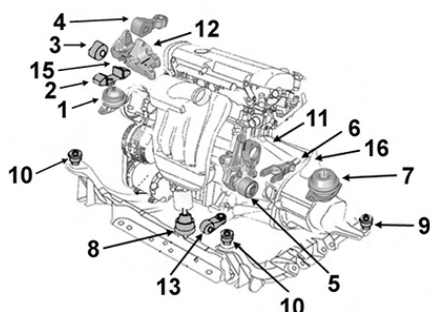

IX 55

Support moteur

Engine mounting

wspornik silnika

Подушка двигателя

Soporte motor

2706395

OE 218112B000

Support moteur D

Right engine mounting

NEW

1 BVA 6

DISPONIBLE
PROCHAINEMENT
SOON
AVAILABLE

3.8i 09/09/08-12/10/12 G6DA

2706399

OE 219102B500

Support moteur AV

Front engine mounting

NEW

8 BVA 6

3.0 CRDi 09/09/08-01/04/13
D6EA/EB

3.8i 09/09/08-12/10/12
G6DA