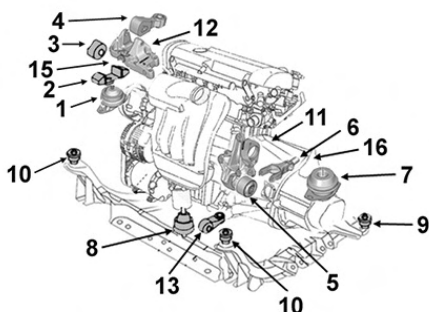

...Clio IV 09/12-

Support moteur

Engine mounting

wspornik silnika

Подушка двигателя

Soporte motor

2704089

Support BV G

OE 112202847R

Left gearbox mounting

NEW

7 Repère bleu

0.9i Turbo	BHMA/MH	N° Fab- RZZZZZZ	H4B	
Jante alu 17 /18 Pouces				
0.9i Turbo	KHMA	N° Fab- RZZZZZZ	H4B	
Jante alu 17 Pouces				
1.2i	BHMG//MK	N° Fab- RZZZZZZ	D4F	
Jante alu 17 /18 Pouces				
1.2i	KHMG	N° Fab- RZZZZZZ	D4F	
Jante alu 17 Pouces				
1.2i Turbo	BHM0	N° Fab- RZZZZZZ	H5F	
Jante alu 17 /18 Pouces				
1.2i Turbo	KHM0	N° Fab- RZZZZZZ	H5F	
Jante alu 17 Pouces				
1.5 DCi	BHLA/M4/M6/MW	N° Fab- RZZZZZZ	K9K	BVM 5
Jante alu 17 /18 Pouces				
1.5 DCi	BHAL/M4/ML	N° Fab- RZZZZZZ	K9K	BVA 6
Jante alu 16 /17 /18 Pouces				
1.5 DCi	KHAL/M4/ML	N° Fab- RZZZZZZ	K9K	BVM 5
Jante alu 17 Pouces				
1.5 DCi	KHAL/M4/ML	N° Fab- RZZZZZZ	K9K	BVA 6
Jante alu 16 /17 Pouces				
1.6i Turbo RS	BHMN	N° Fab- KZZZZZZ RZZZZZZ		M5M
Jante alu 17 /18 Pouces				

Autres pièces Other parts Inne części другие части Otras piezas

2954007

Support échappement AR

OE 206511084R

Rear exhaust pipe mounting

1.2 TCE KHM0 H5F