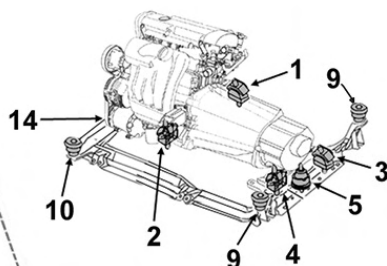

A4 II 2000-2008...

SASIC

AUDI

Support moteur

Engine mounting

wspornik silnika

Подушка двигателя

Soporte motor

9001962

OE 8E0199339

Support moteur AV

Front engine mounting

14

1.6i		ALZ
1.8i 20v. Turbo /4WD		AVJ BFB
1.9 TDi /4WD		AVB AVF AWX BKE
1.9 TDi FAP /Avant	09/05-	BRB
2.0i 20v.		ALT
2.0 FSi	08/02-	AWA
2.0 TFSi /4WD	09/04-	BGB BWE
2.0 TDi	09/04-	BLB BRE
2.0 TDi FAP /4WD /Avant	03/05/06-	BRD
2.0 TDi FAP /4WD /Avant /Cab.	03/05-	BPW
2.4i V6 30v.		AMM BDV
2.5 TDi		AYM BCZ BDG BFC
2.5 TDi /4WD		AKE BAU BDH
2.7 TDi /Avant /Cab.	01/06-	BPP
3.0i V6 30v. /4WD		ASN
3.0 TDi 4WD	02/05-12/05	BKN
3.0 TDi 4WD /Avant /Cab.	01/06-	ASB
3.2 FSi /4WD	01/05-	AUK
4.2i V8 40v. 4WD S4	01/05-	BBK

2706149

OE 8E0199382AG

Support moteur D

Right engine mounting

NEW

1

1.9 TDi /FAP /Avant	01/05-	Ch- 8EZ5400001 -ch 8EZ8805000	BKE BRB
2.0 TDi /FAP /4WD /Avant	01/05-	Ch- 8EZ5400001 -ch 8EZ8805000	BLB BNA BPW
2.0 TDi /FAP /4WD /Avant	01/05-	Ch- 8EZ5400001 -ch 8EZ8805000	BRD BRE BRF
2.0 TDi /FAP /4WD /Avant	01/05-	Ch- 8EZ5400001 -ch 8EZ8805000 BVA	BVF BVG
2.0 TDi /FAP Cab.	01/07-		BPW BRC

2706173

OE 8E0199379AF

Support moteur D

Right engine mounting

NEW

2

2.4i V6 30v.		Ch- 8EZ1000001 -ch 8EZ5400000	AMM BDV
2.4i V6 30v. Cab.	01/03-12/06		
3.0i V6 30v.		Ch- 8EZ1000001 -ch 8EZ5400000	BBJ
3.0i V6 30v.		Ch- 8EZ5400001 -ch 8EZ8805000	ASN BBJ
3.0i V6 30v. Cab.	01/03-12/06		
3.2 FSi		Ch- 8EZ1000001 -ch 8EZ5400000	AUK PR G0L
3.2 FSi PR G0L		Ch- 8EZ5400001 -ch 8EZ8805000	AUK BVM
3.2 FSi 4WD Cab.	01/07-		

2706174

OE 8E0199379AG

Support moteur G

Left engine mounting

NEW

1

2.4i V6 /30v.		Ch- 8EZ1-000001 -ch 8EZ5-400000	AMM BDV
2.4i V6 30v. Cab.	01/03-12/06		
3.0i V6 30v.		Ch- 8EZ1-000001 -ch 8EZ5-400000	BBJ
3.0i V6 30v.		Ch- 8EZ5-400001 -ch 8EZ8-805000	ASN BBJ
3.0i V6 30v. Cab.	01/03-12/06		
3.2 FSi		Ch- 8EZ1-000001 -ch 8EZ5-400000	AUK PR G0L
3.2 FSi PR G0L		Ch- 8EZ5-400001 -ch 8EZ8-805000	AUK BVM
3.2 FSi 4WD Cab.	01/07-04/09