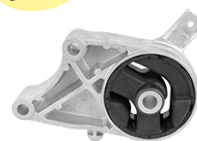

8 BVM

2.0i 16v. Turbo 06/03-12/08 Z20NET
2.2i 16v. 06/03-12/08 Z22YH
2.8i Turbo 06/03-12/08 Z28NET
3.0 CDTi 06/03-12/08 Y30DT
3.0 CDTi FAP 06/03-12/08 Z30DT
3.2i V6 24v. 06/03-12/08 Z32SE

2706244
OE 5684101

Support moteur AV
Front engine mounting

NEW