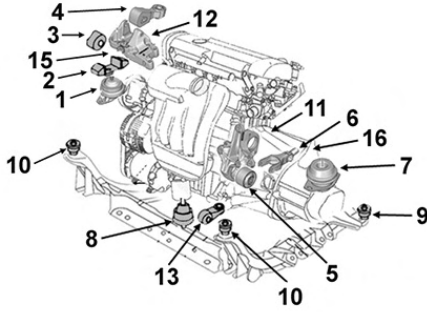

Orion

Support moteur

Engine mounting

wspornik silnika

Подушка двигателя

Soporte motor

FORD

SASIC

9001372

OE 6793344

Support moteur D

Right engine mounting

1

1.3	01/91-
1.4	01/91-
1.6	01/91-
1.8 D	01/91-

9001446

OE 6137369

Support BV

Gearbox mounting

7

1.3	01/86-12/90
1.4	01/86-12/90
1.6	01/86-12/90
1.8 D	01/86-12/90

9001350

OE 6845223

Support BV

Gearbox mounting

7

1.4	01/91-
1.6i	11/90-04/92

9002454

OE 1040404

Support BV AR

Rear gearbox mounting

7

1.6i	10/92-01/95
1.8i 16v.	01/92-12/93
1.8 D	10/92-