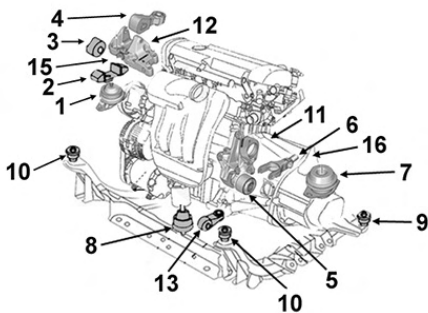

Adam

Support moteur

Engine mounting

wspornik silnika

Подушка двигателя

Soporte motor

2706235 **Support moteur D**
OE 5684198 *Right engine mounting*

NEW

1

1.0i Turbo 09/14- B10XFL/FT

2706078 **Support moteur D**
OE 5684196 *Right engine mounting*

1

1.2i 16v. A12XEL B12XEL
1.4i 16v. A14XEL/R B14XEL/R

2706068 **Support moteur AR**
OE 846836 *Rear engine mounting*

5

1.2i 16v. A12XEL B12XEL
1.4i 16v. A14XEL/R B14XEL/R

2706054 **Biellette support**
OE 5684206 *Rod holder*

6

1.2i 16v. A12XEL
1.4i 16v. A14XEL/R B14XEL/R