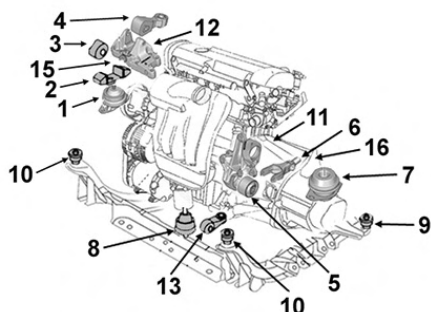

Accent

Support moteur

Engine mounting

wspornik silnika

Подушка двигателя

Soporte motor

2706371

OE 218101G100

Support moteur D

Right engine mounting

NEW

1 BVM5

1.5 CRDi 01/01/06-25/02/10 D4FA

2706370

OE 218101G000

Support moteur D

Right engine mounting

NEW

DISPONIBLE
PROCHAINEMENT
SOON
AVAILABLE

1

1.6i 16v. 4ptes 01/09/05-28/11/05
G4ED

2706372

OE 218301G200

Support BV

Gearbox mounting

NEW

DISPONIBLE
PROCHAINEMENT
SOON
AVAILABLE

7 BVA 4

1.4i 16v.	02/01/07-28/02/12	G4EE
1.5 CRDi	27/03/09-28/02/12	D4FA
1.6i 16v.	25/08/06-28/02/12	G4ED/FC
1.6 CRDi FAP	27/03/09-28/02/12	D4FB

2706344

OE 219301G000

Support BV AR

Rear gearbox mounting

NEW

11 BVM5

1.4i 16v.	01/06-29/04/10
1.6i 16v.	01/06-29/04/10

2706345

OE 218301G000

Support BV G

Left gearbox mounting

NEW

7 BVM5

1.4i 16v.	01/06-29/04/10
1.5 CRDi	01/06-01/07
1.6i 16v.	01/06-29/04/10