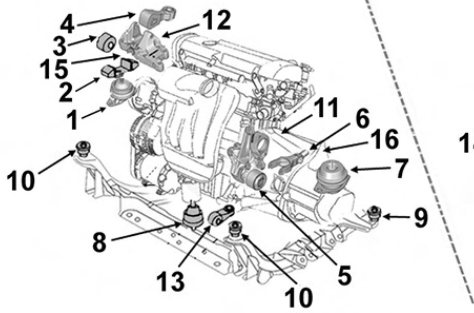

Transit...

SASIC

FORD

Support moteur

Engine mounting

wspornik silnika

Подушка двигателя

Soporte motor

2706280
OE 1735879

Support moteur G/D
L/R engine mounting

NEW

1
2

Propulsion

2.3i 16v. 145hp 107kw 17/03/06-03/06/11
Duratec
2.4 TDCi 137hp 101kw 03/00-09/06
2.4 TDCi 17/04/06-26/09/11
2.4 TDCi 26/09/11-30/02/14
Dépol. Euro 4

2706383
OE Part/oe 4409223

Support moteur G/D
L/R engine mounting

NEW

1
2

2.4 TDCi 09/06-
2.4 TDCi 03/00-09/06
2.4 TDDi 03/00-09/06

2706152
OE 4164667

Support moteur G
Left engine mounting

NEW

2

2.4 TDCi 03/00-09/06
2.4 TDDi 03/00-09/06
2.4 TDCi 09/06-

9001452
OE 7354180

Support moteur G
Left engine mounting

2

2.5 D 09/94-08/00
2.5 Di /VP 10/94-08/00
2.5 TD 09/94-08/00

2706382
OE 4409223

Support moteur D
Right engine mounting

NEW

1

2.4 TDCi 03/00-09/06
2.4 TDCi 09/06-
2.4 TDDi 03/00-09/06

9001453
OE 7055286

Support moteur D
Right engine mounting

1

2.5 D 06/91-08/94
2.5 TD 06/91-08/94

9001450
OE 7354179

Support moteur D
Right engine mounting

1

2.5 D 09/94-08/00
2.5 TD 09/94-08/00

2706331
OE 4721589

Support moteur D
Right engine mounting

NEW

1

2.0 TDCi 01/00-17/12/06
2.0 TDDi 01/00-17/12/06