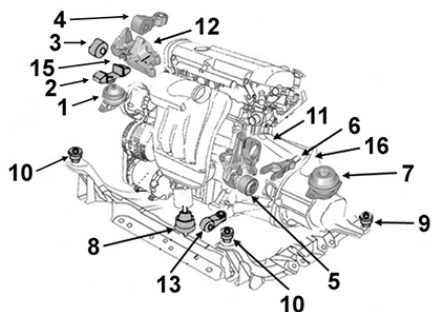

...Musa

Support moteur

Engine mounting

wspornik silnika

Подушка двигателя

Soporte motor

9002400

OE 46845345

Support BV

Gearbox mounting

7

1.3 JTD 09/04-

9001914

OE 46809633

Support BV

Gearbox mounting

7

1.4i /16v. 09/04-