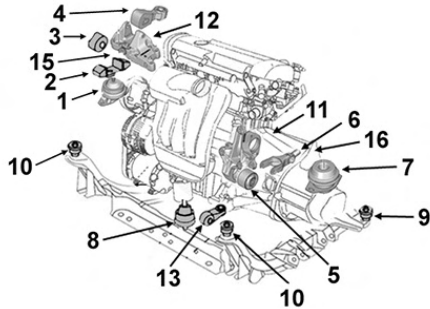

...Qashqai

2706035

Support BV

OE 11220JD50A

Gearbox mounting

7

BVM6

1.5 DCi 105hp 78kw

01/07-

K9K278/82

1.5 DCi FAP 105hp 76kw

03/09-09/10

K9K288/92

1.5 DCi 110hp 81kw

10/10-

K9K

Terrano II...

Support moteur

Engine mounting

wspornik silnika

Подушка двигателя

Soporte motor

9002576

Support moteur G/D

OE 112100F003

L/R engine mounting

1/2

2.4i

-02/97

9002578

Support moteur G

OE 112207F001

Left engine mounting

2

2.4i

02/97-

9002580

Support moteur G

OE 112207F000

Left engine mounting

2

BVM

2.7 TD /VU 10/93-06/96

2.7 TDi

9002576

Support moteur D

OE 112100F003

Right engine mounting

1

2.4i

02/97-

9002581

Support moteur D

OE 112100F002

Right engine mounting

1

2.7 TD /VU 10/93-06/96 BVM

2.7 TDi

BVM BVA

9002577

Support traverse AR

OE 113200F001

Rear Cross bar mounting

5

2.4i -09/96

2.7 TD

2.7 TDi -09/96 BVM