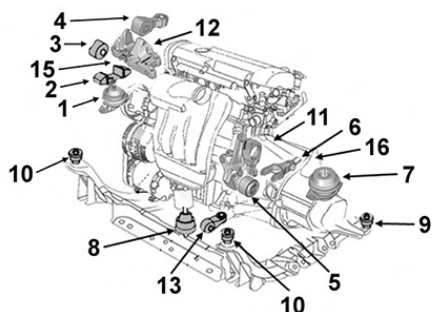

Phedra

Support moteur

Engine mounting

wspornik silnika

Подушка двигателя

Soporte motor

8441921

OE 9635939880

Support moteur D

Right engine mounting

1

2.0i 16v. EW10J4

8091161

OE 9613305380

Art. support mot. D

Right engine mounting bush

5

Ø int.10 Ø ext.70 long. tube int.53 ext.40

2.0i 16v. EW10J4

2.0 JTD FAP

2.2 JTD

DW12TED4/ATED4

8271161

OE 9618184180

Support BV

Gearbox mounting

7

2.0i 16v.

EW10J4

2.0 JTD /FAP

09/04-10/10

2.2 JTD

09/04-07/06