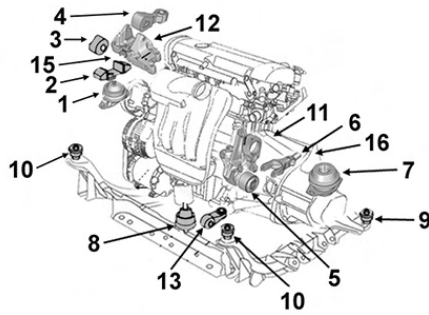

Safrane...

Support moteur

Engine mounting

wspornik silnika

Подушка двигателя

Soporte motor

RENAULT

4001393 OE 7700846938	Support moteur D <i>Right engine mounting</i> 1 TT /all models -09/96 Sauf B54M/B/J B544/45/48	4001397 OE 7700846940	Support moteur D <i>Right engine mounting</i> 1 2.5 TD -09/96 B548
4001740 OE 7700833302	Support moteur D <i>Right engine mounting</i> 1 TT /all models 09/96- Sauf V6	4001395 OE 7700813739	Biellette support AR <i>Rear rod holder</i> 6 2.0i -09/96 B540/542/54E 2.1 TD -09/96 B546 2.2i -09/96 B541/543
4001762 OE 7700412101	Biellette support <i>Rod holder</i> 6 2.0i 16v. 09/96- B54L 2.5i 20v. 09/96- B54F 3.0 V6 09/96- B54M/N	4001773 OE 7700418156	Biellette support <i>Rod holder</i> 6 2.2 TD 09/96- B54G
4001804 OE 7700813741	Biellette support AR D <i>Right rear rod holder</i> 6 2.5 TD -09/96 B548 3.0i V6 -09/96 B54B/J 3.0i V6 -09/96 B544/545	4001768 OE 7700815391	Biellette support AR G <i>Left rear rod holder</i> 6 2.5 TD -09/96 B548 3.0i V6 -09/96 B54B/J 3.0i V6 -09/96 B544/545