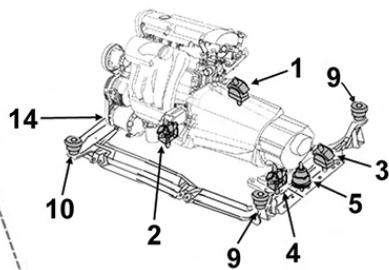

...Vito

Support moteur

Engine mounting

wspornik silnika

Подушка двигателя

Soporte motor

9002504

OE 6382420113

Support traverse AR

Rear Cross bar mounting

2706172

OE 6392420713

Support BV AR

Rear gearbox mounting

6 Repère blanc

2.0i 113	BVM BVA
2.2 CDi 108	
2.2 CDi 110	BVM BVA
2.2 CDi 112	BVM BVA
2.3i 114	BVM BVA

NEW

7

2.1 CDi 109 111 115	09/03-09/10
2.2 CDi	09/10-
3.0i 18v.	10/03-09/07
3.0 CDi 120	02/06-
3.2i 18v. 119 122	10/03-01/06
3.5i 24v. 126	05/07-
3.7i 18v. 123	06/04-09/07

9001917

OE 6382420013

Support moteur AV

Front engine mounting

8 Repère blanc

2.0i 113	BVM BVA
2.2 CDi 108	
2.2 CDi 110	BVM BVA
2.2 CDi 112	BVM BVA
2.3i 114	BVM BVA