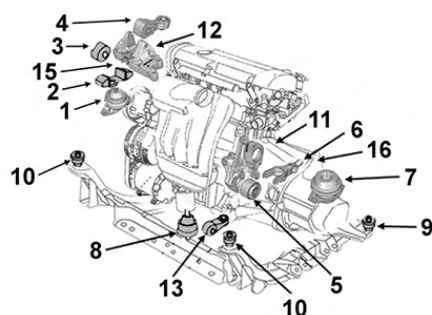

Ypsilon...

Support moteur

Engine mounting

wspornik silnika

Подушка двигателя

Soporte motor

9001925

OE 4652759

Support moteur AR

Rear engine mounting

5

1.3 JTD 10/06-06/11 188A9000
Norme Eco CF4

9001999

OE 51744337

Biellette support

Rod holder

6

1.3 JTD /FAP 11/06- 199A2/3000

9001480

OE 46528871

Support moteur AR

Rear engine mounting

6

1.2i 16v. 10/06-06/11 188A5000
1.2i 8v. 10/06-06/11 169A4000
188A4000
1.4i 16v. 11/06-06/11 843A1000
1.4i 8v. 10/09-06/11 350A1000

9001914

OE 46809633

Support BV

Gearbox mounting

7

1.2i 16v. 10/06-06/11 188A5000
1.2i 8v. 10/06-06/11 169A4000
188A4000
1.4i 16v. 10/06-06/11 843A1000
1.4i 8v. 11/06-06/11 350A1000