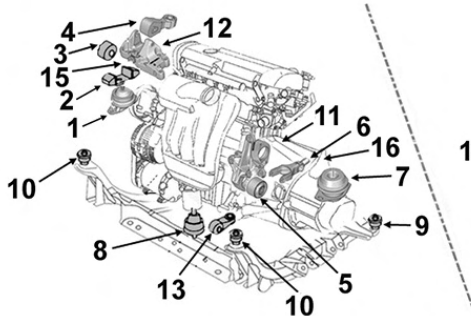

...A5

2706020

Support BV

OE 8K0399151BE

Gearbox mounting

NEW

5

3.0 TDi /4WD

CCWA

3.0 TDi FAP 4WD Coupé

-07/11

CAPA BVM

3.2 FSi /4WD

CALA

4.2i 4WD S5 Coupé

-07/11

CAUA

A6 I 94-97...

Support moteur

Engine mounting

wspornik silnika

Подушка двигателя

Soporte motor

SASIC

AUDI

9001392

Support moteur G

OE 443199379E

Left engine mounting

2

1.9 TDi

2.2i 4WD S6 /Avant

2.3i

2.5 TDi

2.6i /E

2.8i V6 12v. /30v. /4WD

9001967

Support moteur G/D

OE 4A0199379C

L/R engine mounting

1
2

1.8i 20v. /Avant 04/96-

1.9 TDi /Avant

1Z AHU

2.0i E

01/95-

9001965

Support BV G/D

OE 4A0399151D

L/R gearbox mounting

3
4

1.8i 20v. 01/95-

1.9 TDi 01/95-

2.0i E 01/95-

2.5 TDi 01/95- BV6

9001390

Support BV G

OE 8D0399151H

Left gearbox mounting

4

1.8i 20v.

01/95-

1.8i 20v. 4WD

01/95-

9001390

Support BV G

OE 8D0399151H

Left gearbox mounting

4

1.9 TDi

01/95-

9001384

Butée support moteur AV

OE 893199339D

Front Engine mounting bush

14

Ø int.22 H 46 ep. coll.15

1.8i 20v.

01/95-