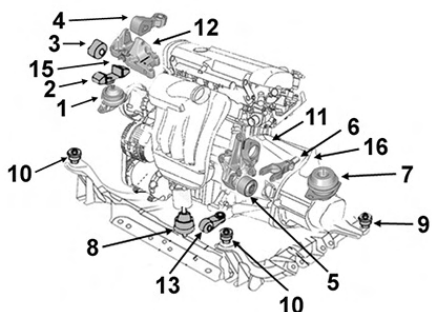

S80

Support moteur

Engine mounting

wspornik silnika

Подушка двигателя

Soporte motor

2706067

OE 30680706

Support BV AR

Rear gearbox mounting

11

2.0 TDi

02/08-

D4204T