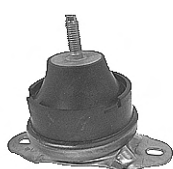

1	2.2i 16v.	26/04/04-	EW12J4	BVM BVA
	2.2 HDi FAP		DW12BTED4	
	3.0i V6		ES9A	

8441931
OE 184493

Support moteur D
Right engine mounting