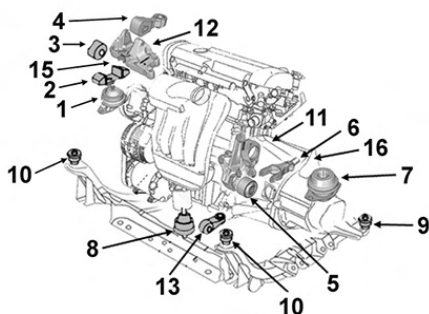

...Megane III Break...

Support moteur

Engine mounting

wspornik silnika

Подушка двигателя

Soporte motor

2704105

Support moteur D

OE 112105188R

Right engine mounting

NEW

1

1.5 DCi 14/10/11- KZ1G/1W
K9K836/46 TL4

2704068

Support moteur D

OE 112100014R

Right engine mounting

1

1.6i 16v. KZ03/0H/0U/1B/1R/1U/1Y

2704100

Support moteur D

OE 112100062R

Right engine mounting

NEW

1

1.6 DCi KZ00/12/2A R9M

2704066

Support moteur D

OE 112100021R

Right engine mounting

1

1.9 DCi KZ0J/0N/1S

2704101

Support moteur D

OE 112100039R

Right engine mounting

NEW

1

2.0i 16v. M4R

2704057

Support moteur D

OE 112100035R

Right engine mounting

1

2.0i Turbo KZ0K/1T F4R

2704077

Support moteur D

OE 112100018R

Right engine mounting

1

2.0 DCi KZ0L/0Y

2704062

Biellette support sup. D

OE 113560009R

Right upper rod holder

4

1.4i Turbo -21/07/10 KZ0F/1V

1.5 DCi KZ0B/0D
KZ1F/1M/09

1.5 DCi -14/10/11 KZ1G/1W