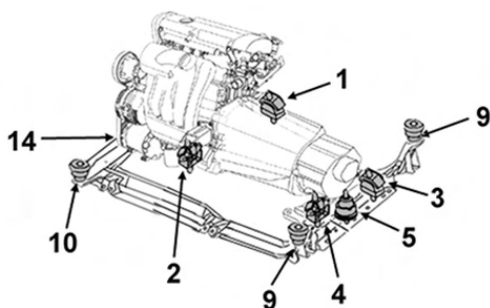

...Série 1 E82...

SASIC

BMW

Support moteur

Engine mounting

wspornik silnika

Подушка двигателя

Soporte motor

2706257 Support moteur G/D
OE 22116773742 L/R engine mounting

NEW

1
2 Sauf commande à dépression

2.0i 120 N43 BVA

2706202 Support moteur G/D
OE 22116768800 L/R engine mounting

NEW

1
2

2.0 D FAP 123 11/07-06/13
N47D20B/D

9001410 Support BV G/D
OE 22316771220 L/R gearbox mounting

3
4

2.0i 120 10/09-01/12/10 BVM
2.0 D 120 07/08-01/12/10 BVA
2.0 D 120 123 11/07- BVM6
2.0 TD 120 11/07-01/12/10 BVM
BVA

9001413 Support BV G/D
OE 22316771219 L/R gearbox mounting

3
4

2.0 D 123 03/08- BVA 6
3.0i 125 135 11/07- BVM6 BVA6
3.0i Turbo 135 03/10-01/12/10
BVM BV Rob.

Autres pièces Other parts Inne części другие части Otras piezas

2956012 Flector transmission
OE 26117511454 Transmission flector

NEW

Cercle de perçage Ø 96 ep. 30
6 Trous fixation Ø12

2.0i 120 10/09- N43 N46 BVA
2.0 D 118 10/09- N47
2.0 D 120 07/08- N47 BVA
3.0i 24v. 125 03/08- N52

2956008 Flector transmission
OE 26117610061 Transmission flector

NEW

Cercle de perçage Ø 105

2.0 D 120 180hp 130kw
10/07-10/10 BVM
2.0 D 123 204hp 150kw
10/07-10/10 BVA
3.0i M3 340hp 250kw 04/11-
3.0i Turbo 135 306hp 225kw
10/07-03/08 BVM