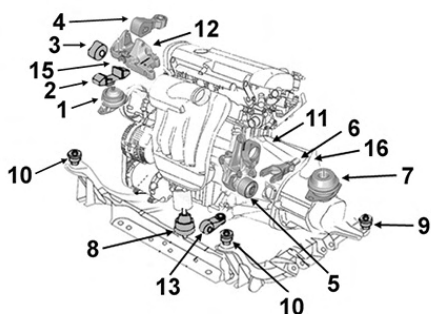

...Bravo

Support moteur

Engine mounting

wspornik silnika

Подушка двигателя

Soporte motor

9002419

Support BV AV

OE 46465201

Front gearbox mounting

7

1.9 TD 10/96-10/98

9002419

Support BV AR

OE 46465201

Rear gearbox mounting

7

1.6i 16v. 09/00-12/01 BVM

9002420

Support BV AR

OE 60656524

Rear gearbox mounting

7

1.9 JTD 10/98-12/00

9002417

Support moteur AV cent.

OE 7764414

Central front eng. mounting

8

1.2i 16v. 04/98-12/01
1.4 10/95-10/98