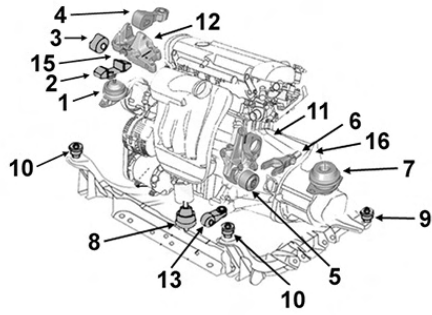

Vectra C...

Support moteur

Engine mounting

wspornik silnika

Подушка двигателя

Soporte motor

OPEL

SASIC

2706250 OE 5684087		Support moteur D <i>Right engine mounting</i>		2706308 OE 5684089		Support moteur D <i>Right engine mounting</i>	
	1	1.6i 16v.	Z16XE/P		1	2.0 DTi 16v.	-ch 51999999 -ch 58999999 Y20DTH
		1.8i 16v.	Z18XE/L Sauf sport /W7U/W9Q			2.2 DTi	-ch 51999999 -ch 58999999 Y22DTR
		1.8i 16v.	Z18XER				
2706205 OE 5684165		Biellette support AR <i>Rear rod holder</i>					
	6	Repère GG					
		1.6i 16v.	06/02-08/08	Z16XE/P			
		1.8i 16v.	06/02-02/09	Z18XE/L/R			
		2.0i 16v. Turbo	08/03-08/08	Z20NET			
		2.2i 16v.	06/02-08/08	Z22SE/YH			
		2.8i Turbo	10/05-08/08	Z28NEL/T			
		3.0 CDTi	08/03-08/08	Y30DT Z30DT			
3.2i V6 24v.	06/02-10/05	Z32SE					
2706082 OE 5684166		Biellette support AR <i>Rear rod holder</i>					
	6	Repère GH					
		1.9 CDTi /FAP Berline	03/04-08/08	Z19DT	BVM6		
		1.9 CDTi /FAP Berline	03/04-08/08	Z19DTH			
		1.9 CDTi /FAP Break	03/04-08/08	Z19DT	BVM6		
		1.9 CDTi /FAP Break	03/04-08/08	Z19DTH			
		2.0 DTi 16v. Berline	06/02-10/05	Y20DTH	BVM5		
		2.0 DTi 16v. Break	12/03-10/05	Y20DTH	BVM5		
		2.2 DTi Berline	06/02-10/05	Y22DTR			
2.2 DTi Break	12/03-07/04	Y22DTR					
2706291 OE 5684677		Support BV <i>Gearbox mounting</i>					
	7	1.6i 16v.	Z16XE/P	BVM			
		1.8i 16v.	Z18XE/L	BVM			
		1.8i 16v.	Z18XER	BVM BV Rob.