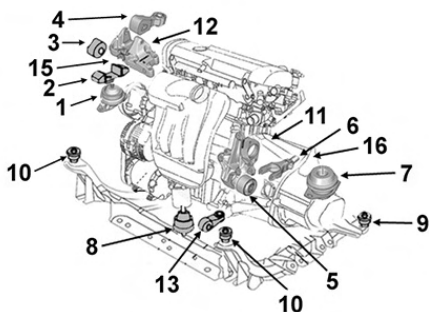

C4...

**Support moteur**

Engine mounting

wspornik silnika

Подушка двигателя

Soporte motor

2700076 OE 1839H9		Support moteur D <i>Right engine mounting</i>		2700039 OE 1807GJ		Support moteur D <i>Right engine mounting</i>	
NEW		1	1.4i 16v. 02/10/06-10/10 ET3J4		1	1.4 VTi EP3C BVM 1.6i 16v. EP6 /C	
2700007 OE 1839J1		Support moteur D <i>Right engine mounting</i>		2700049 OE 1839H8		Support moteur D <i>Right engine mounting</i>	
	1	1.6i 16v. -01/06/08 TU5JP4 BVM MA	NEW		1	BVA 1.6i 16v. 08/11/04-10/10 TU5JP4 1.6i 16v. 10/10- TU5JP4	
2700062 OE 1839H7		Support moteur D <i>Right engine mounting</i>		2700038 OE 1807GG		Support moteur D <i>Right engine mounting</i>	
	1	1.6i 16v. 17/05/04-10/10 TU5JP4 BVM BE4R 1.6i 16v. 10/10- TU5JP4 BVM		1	1.6i 16v. Turbo EP6DT 1.6i 16v. Turbo EP6CDT		
2700037 OE 1807GF		Support moteur D <i>Right engine mounting</i>		2700034 OE 1839H6		Support moteur D <i>Right engine mounting</i>	
	1	1.6 HDi -10/10 DV6ATED4 1.6 HDi -10/10 DV6TED4 1.6 HDi -10/10 DV6C M 1.6 HDi DV6FC/FD 1.6 HDi 10/10- DV6DTED /M 1.6 HDi FAP 10/10- DV6C 1.6 HDi FAP -10/10 DV6TED4B		1	<i>Repère vert</i> 2.0i 16v. EW10A 2.0i 16v. -04/11/07 EW10J4 /S		