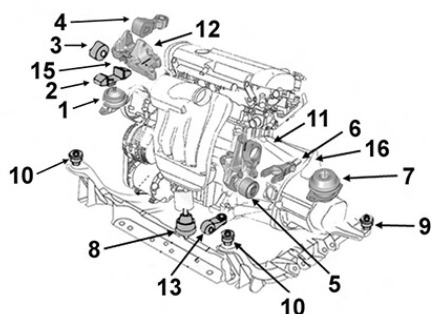

Latitude

Support moteur

Engine mounting

wspornik silnika

Подушка двигателя

Soporte motor

2704031 **Biellette support sup. D**
OE 113560381R *Right upper rod holder*

4

1.5 DCi -07/12/10 L70R K9K782

2704029 **Biellette support sup. D**
OE 113560003R *Right upper rod holder*

4

3.0 DCi L70G V9X891

2704026 **Biellette support inf.**
OE 112380015R *Lower rod holder*

6

1.5 DCi L70R

2704070 **Support BV**
OE 112200006R *Gearbox mounting*

7

1.5 DCi L70R K9K782