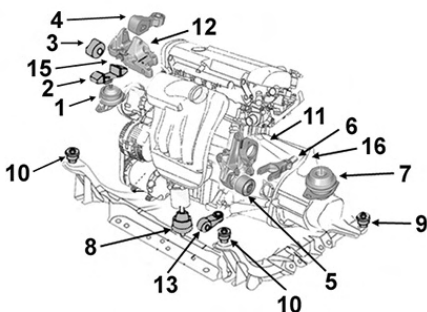

...Mondeo

SASIC

FORD

Support moteur

Engine mounting

wspornik silnika

Подушка двигателя

Soporte motor

2706081

OE 1434853

Biellette support AR

Rear rod holder

6

1.6i Turbo	09/10-	JTBA/BB	BVM6
1.8 TDCi	06/07-	FFBA	BVM5
1.8 TDCi	06/07-	KHBA	QYBA
			BVM
2.0i 16v.	06/07-12/07	AOBA/	Duratec
			BVM5
2.0i ETH	03/10-15/03/10		TBBB
			BVM5
2.0i ETH	12/07-15/03/10		TBBA
			BVM5
2.0 TDCi	06/07-	AZBA/BC	
			KLBA LPBA QXBA
			BVM6

2706087

OE 1419832

Support BV

Gearbox mounting

7

Repère bleu

1.6i 16v.	09/10-	KGBA	BVM5
1.6i Turbo	09/10-	JTBA/BB	BVM5
1.6 Ti 16v.	06/07-	PNBA	RHBA
			BVM5
2.0i 16v.	06/07-	AOBA/BC	
			TBBA/BB
			BVM5
2.3i	03/09/07-	SEBA	BVA 6
2.5i Turbo	06/07-09/10	HUBA	BVM6

2706057

OE 1152896

Support BV

Gearbox mounting

7

BVM

1.8i 16v.	02/10/00-30/08/02
2.0i 16v.	02/10/00-30/08/02
2.0 TDCi	02/10/00-19/03/07
2.0 TDDi	02/10/00-19/03/07
2.2 TDCi	02/10/00-19/03/07
2.5i V6 24v.	01/12/01-19/03/07
3.0i 24v. Duratec	01/12/01-19/03/07

2706190

OE 1152321

Support BV

Gearbox mounting

NEW

7

2.0i 16v.	02/10/00-19/03/07	BVA 4 CD4E
2.0 TDCi	01/03/02-19/03/07	BVA 5 JATCO
2.5i V6 24v.	02/10/00-19/03/07	BVA 4 CD4E

2706323

OE 1484320

Support BV

Gearbox mounting

NEW

7

BVA 6

2.0 TDCi 130hp 96kw	07/05/07-22/12/14

2706067

OE 1441362

Support BV AR

Rear gearbox mounting

11

2.0 TDCi	03/07-	AZBA/BC	KLBA QXBB UFBA UKBA
2.0 TDCi	08/08-	LPBA	TXBB UFBB UKBB