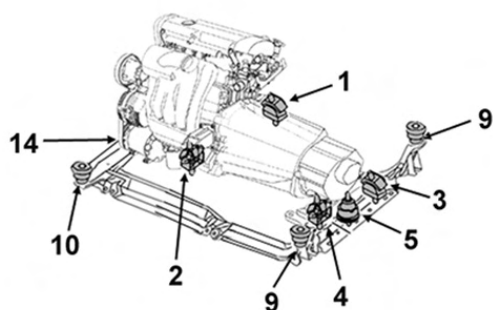

...Classe E (207) 01/09-

Support moteur

Engine mounting

wspornik silnika

Подушка двигателя

Soporte motor

2706197

Support moteur D

OE 2122404217

Right engine mounting

NEW

1

2.1 CDi 220 250 15/02/10-03/13
651911

2706191

Support moteur G/D

OE 2042400117

L/R engine mounting

NEW

1/2

1.8i CGI 200 250 06/11-03/13
271860

2.0i Turbo 200 Cab. 03/13- 274920

2706085

Support moteur G/D

OE 2042404317

L/R engine mounting

1/2

Repère bleu BVA 7

3.5i 350 Coupé 272952/80/82/83

9002508

Support moteur AR

OE 2202400518

Rear engine mounting

5

1.8 CGi 250

3.0 CDi 350

3.5i 24v. 350

BVA

5.5i 500

BVA