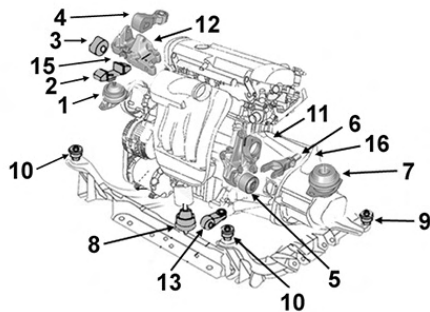

Interstar

Support moteur

Engine mounting

wspornik silnika

Подушка двигателя

Soporte motor

4001733

Support BV G

OE -

Left gearbox mounting

7

1.9 DCi

05/02-04/10

2.2 DCi

05/02-04/10

2.5 DCi

05/02-04/10

3.0 DCi

05/02-04/10