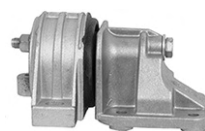

Support moteur G

Left engine mounting

7	2.0 HDi	02/94-01/02	DW10TD