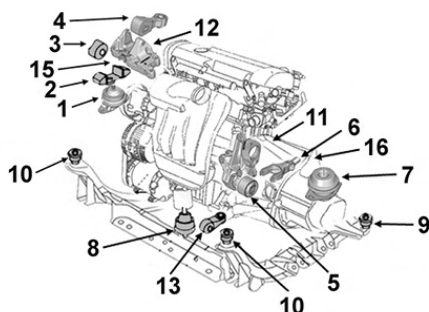

...Jumpy

SASIC

CITROEN

Autres pièces Other parts Inne części другие части Otras piezas

7551621 OE 175562	Support échappement AR <i>Rear exhaust pipe mounting</i> 1.6i -12/06 1580 SPI 1.9 D -01/05/00 DW8 1.9 D -12/06 XUD9 1.9 TD -12/06 XUD9TE 2.0 HDi -01/05/00 DW10BTED W3 2.0 HDi Sans FAP -01/05/00 DW10ATED	2950021 OE 1755L1	Support échappement AR G <i>Left rear exhaust pipe mounting</i> 1.6 HDi 01/07- DV6UC/TED4 1.6 HDi 90hp 66kw 01/07- DV6DU M 2.0 HDi 01/07- DW10UTED4 2.0 HDi FAP 01/07- DW10BTED4 2.0 HDi FAP 01/07- DW10CTED4 2.0 HDi FAP 01/07- DW10UTED4 2.0 HDi FAP 100hp 72kw 01/07- DW10CE DTR 2.0 HDi FAP 130hp 94kw 01/07- DW10CD DTR
7551691 OE 175569	Support échappement AR <i>Rear exhaust pipe mounting</i> 1.9 D -12/06 DW8/B 1.9 D 02/05/00-12/06 DW8 2.0i 16v. -12/06 EW10J4 2.0 HDi 02/05/00-12/06 DW10BTED W3 2.0 HDi -12/06 DW10BTED W4 2.0 HDi -12/06 DW10BTED+ 2.0 HDi Sans FAP 02/05/00-12/06 DW10ATED	2950018 OE 1755L4	Support échappement AR <i>Rear exhaust pipe mounting</i> 2.0i 16v. 01/07- EW10A

Nemo VU...

Support moteur

Engine mounting

wspornik silnika

Подушка двигателя

Soporte motor

2700006 OE 1807KE NEW	Support moteur D <i>Right engine mounting</i> 1 1.3 HDi F13DTE5/6	2700059 OE 1807GQ	Support moteur D <i>Right engine mounting</i> 1 1.4i TU3A 1.4i TU3AE5