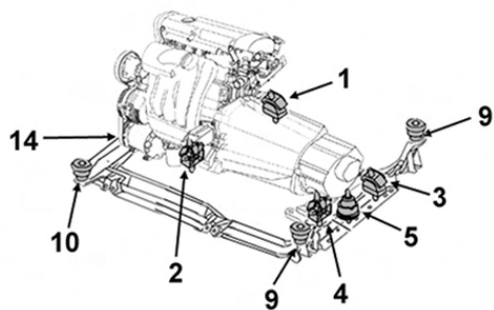

...Sprinter

Support moteur

Engine mounting

wspornik silnika

Подушка двигателя

Soporte motor

2706351

Support moteur G/D

OE 9062411213

L/R engine mounting

NEW

1
2

Repère vert/bleu

3.0 CDi 218 219 318 319 418 419
518 519/4WD 06/06-
642896/98 642992/93

2706352

Support moteur G

OE 9012411013

Left engine mounting

NEW

2

Repère blanc

2.1 CDi 209 210 211 213 215 216
309 310 311 313 315 316
413 415 416
509 510 511 513 515 516/4WD
06/06- 646984/85/86/89/90
651955/56/57

2706138

Support moteur G

OE 9062411713

Left engine mounting

NEW

2

Repère vert

3.0 CDi 06/06- 642896
3.0 CDi 06/06- 642992

2706137

Support moteur D

OE 9062411613

Right engine mounting

NEW

1

Repère jaune

3.0 CDi 06/06- 642896
3.0 CDi 06/06- 642992

2706227

Support BV

OE 9062420513

Gearbox mounting

NEW

5

Avec prise de mouvement

-ch N379976

1.8i Komp 06/06-
2.1 CDi 06/06-
3.0 CDI 06/06-
3.5i 06/06-

2706172

Support BV AR

OE 6392420713

Rear gearbox mounting

NEW

5

2.1 CDi 30Q 35Q 06/06-
3.0 CDi 30Q 35Q 06/06-
3.5i 24v.30Q 35Q 06/06-

9002557

Support moteur AR

OE 9012421413

Rear engine mounting

5

2.1 CDi 208 308 408 03/00-
2.1 CDi 211 311 411 03/00-
2.1 CDi 213 313 413 03/00-
2.3 D 208 02/95-02/00
2.3 D 308 02/95-02/00
2.3 D 408 02/95-02/00
2.7 CDi 216 316 416 03/00-
2.9 D 212D 412D 02/95-02/00
2.9 D 312D 02/95-02/00

9002508

Support moteur AR

OE 2202400518

Rear engine mounting

5

2.1 CDi -ch R337626 BVA
2.1 CDi BVM
2.3i -ch R337626 BVA
2.3i BVM
2.7 CDi -ch R337626 BVA
2.7 CDi BVM