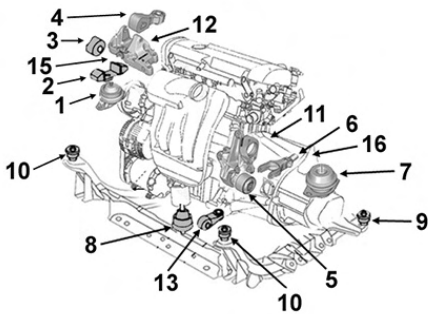

Marea...

Support moteur

Engine mounting

wspornik silnika

Подушка двигателя

Soporte motor

9001906

OE 7778602

Support moteur D

Right engine mounting

1

1.6i 16v. /Week End
09/96-10/01 BVM BVA

2706107

OE 50501684

Support moteur D

Right engine mounting

NEW

1

1.9 TD 09/96-02/99
1.9 JTD /Week End 03/99-12/02
2.4 TD 09/96-02/99
2.4 JTD /Week End 03/99-12/02