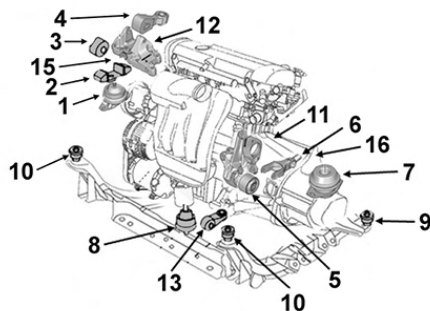

...Transit

2706215
OE 4519492

Support BV
Gearbox mounting

NEW

6

2.0 TDDi	01/00-09/06	Duratorq
2.2 TDCi	17/04/06-30/12/14	Duratorq

Transit Connect

Support moteur