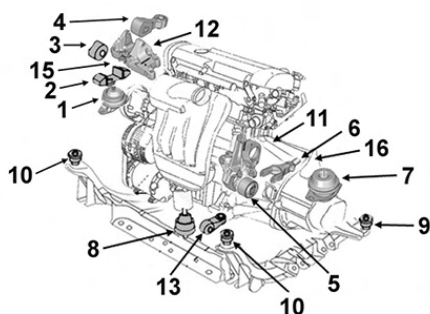

...Corsa C...

Support moteur

Engine mounting

wspornik silnika

Подушка двигателя

Soporte motor

2706217 OE 846000 NEW	Support moteur AR <i>Rear engine mounting</i> 6 1.0i 12v. -ch 34184448 -ch 36077505 -ch 33 Z10XE 1.0i 12v. Ch- 34184448 Ch- 36077505 Ch- 33 Z10XE Route inégale 1.2i 16v. Z12XE/P 1.4i 16v. Z14XE BVM 1.4i 16v. Z14XEP 1.7 Di 16v. Y17DTL 1.7 DTi 16v. Y17DT 1.8i 16v. Z18XE	2706075 OE 846034	Support moteur AR <i>Rear engine mounting</i> 5 1.3 CDTi 08/03-09/06 Z13DT
2706203 OE 24416554 NEW	Support BV <i>Gearbox mounting</i> 7 <i>Repère FE</i> 1.0i 12v. Z10XE/P 1.2i 16v. Z12XE/P	2706112 OE 5684645 NEW	Support BV <i>Gearbox mounting</i> 7 <i>Repère HL</i> 1.2i 16v. Z12XEP 1.4i 16v. Z14XEP 1.6i 16v. GNV Z16YNG 1.8i 16v. Ch- 43000001 Ch- 44000001 Ch- 46000001 Z18XE
2706040 OE 5684761	Support BV <i>Gearbox mounting</i> 7 1.3 CDTi 08/03-09/06 Z13DT/J 1.7 Di 16v. 10/00-09/06 Y17DTL 1.7 DTi 16v. 10/00-09/06 Y17DT	2706204 OE 24416555 NEW	Support BV <i>Gearbox mounting</i> 7 <i>Repère FF</i> 1.4i 16v. Z14XE 1.8i 16v. -ch 33999999 -ch 36999999 -ch34999999 Z18XE
2706225 OE 5684173 NEW	Support BV <i>Gearbox mounting</i> 7 1.7 CDTi Z17DTH	2706077 OE 684238	Support moteur AV <i>Front engine mounting</i> 8 1.3 CDTi 08/03-09/06 Z13DT 1.4i 16v. 10/00- Z14XE BVM5 1.4i 16v. 08/03-09/06 Z14XEP BVM5 1.7 Di 16v. 10/00- Y17DTL BVM5 1.7 DTi 16v. 10/00- Y17DT BVM5 1.8i 16v. 10/00-12/05 Z18XE BVM5