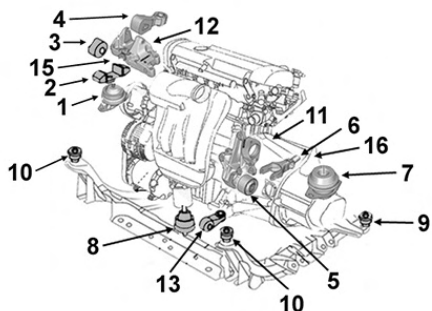

Autres pièces Other parts Inne części другие части Otras piezas

2950022
OE 175558

Support échappement AR
Rear exhaust pipe mounting

1.1i	TU1JP
Sauf break Dépol. L4	
1.4i 16v.	ET3J4
1.4i Berline	TU3A
1.4i Berline 08/05/06-	TU3AF
1.4i Berline	TU3JP
1.6i 16v.	TU5JP4G
1.6i 16v. /CC	TU5JP4
1.6i 90hp 66kw	TU5JP

7551691
OE 175569

Support échappement AR
Rear exhaust pipe mounting

1.1i Break 05/02-	TU1JP/L4 HFX
1.4i Break	TU3JP
1.4 HDi Break	DV4TD
1.6i 16v. Break	TU5JP4
2.0i 16v.	EW10J4
2.0 HDi Berline Break	DW10TD

2950022
OE 175558

Support échappement AR G/D
Right & left rear exhaust pipe mounting

1.4 HDi Berline	DV4TD
1.9 D	DW8/B

206 + 04/09-...

Support moteur

Engine mounting

wspornik silnika

Подушка двигателя

Soporte motor

8431921
OE 184472

Support moteur D
Right engine mounting

1

1.1i	TU1A

8441751
OE 184475

Support moteur D
Right engine mounting

1

1.4 HDi	DV4TD
1.4 HDi	DV4C