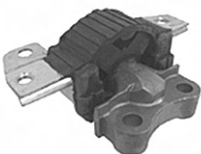

NEW

1

Sauf Euro 5

1.3 JTD 01/08- 199A2/9000

2700059

Support moteur D

OE 51821084

Right engine mounting