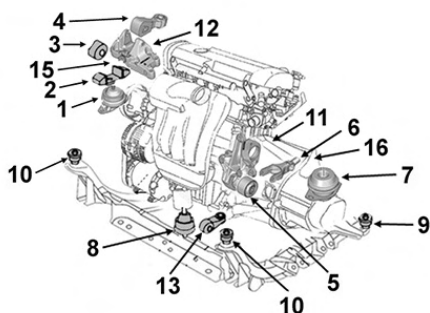

...C3

CITROEN

Autres pièces Other parts Inne części другие части Otras piezas

7551J61

OE 1755J6

Support échappement AR D

Right rear exhaust pipe mounting

1.1i	23/05/03-10/05	TU1JP
1.1i	30/05/05-10/09	TU1A
1.4i	23/05/03-10/05	TU3JP
1.4i	30/05/05-10/09	TU3A
1.4i 16v.	10/11/03-10/05	ET3J4
1.4 HDi	23/05/03-10/09	DV4TD
1.4 HDi	23/05/03-10/05	DV4TED4
1.6i 16v.	23/05/03-10/09	TU5JP4

C3 Picasso...

Support moteur

Engine mounting

wspornik silnika

Подушка двигателя

Soporte motor

2700046

OE 1839J2

Support moteur D

Right engine mounting

NEW

1

BVM

1.4i 16v. /GPL 02/09- EP3 /C

1.6i 16v. 04/09- EP6 /C

2700043

OE 1807GW

Support moteur D

Right engine mounting

NEW

1

1.6 HDi 02/09- DV6ATED4 /TED4

1.6 HDi FAP DV6C /DTED /FD BVM

2700021

OE 1806A6

Biellette support AR

Rear rod holder

6

1.2i 12v. Turbo

1.4i 16v.

1.6i 16v.

1.6 HDi

1.6 HDi FAP

1.6 HDi FAP

1.6 HDi FAP

1.6 HDi FAP

EB2DT

EP3/C

EP6 /C

DV6ATED4

DV6TED4

DV6DTED

DV6FD

DV6C

BVM BE4R

BVM BE4R MC

BVM

BVM BE4R

BVM BV Rob. MC