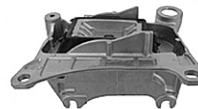

Support BV G

Left gearbox mounting

7

2.0i Turbo RS	DZ1N/15
2.0i Turbo -04/12	DZ17/18
2.0 DCi	DZ0L/0Y

2704108

OE 112100242R