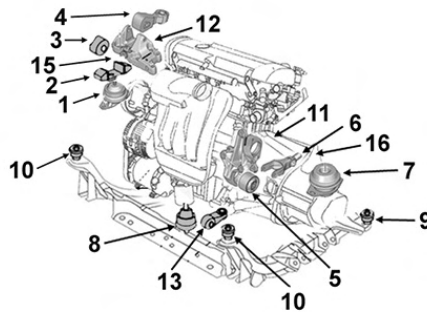

Mito...

Support moteur

Engine mounting

wspornik silnika

Подушка двигателя

Soporte motor

2706247

OE 55703651

Support moteur D

Right engine mounting

NEW

1

BVM5

1.3 JTD 06/11- 199B4000

1.3 JTDM 10/08- 199B1000

2706233

OE 51816525

Support moteur D

Right engine mounting

NEW

1

1.4i 8v. /16v. 06/11-
350A1000 955A6000

1.4i 16v. 80hp 57kw 09/08-
350A1000 955A1000

1.4i 16v. 105hp 77kw 22/10/09-
955A6000

2706140

OE 51813198

Support moteur D

Right engine mounting

NEW

1

1.4i Turbo /GPL
-05/11 198A1/4000

1.4i Turbo -05/11 199A8000

1.4i Turbo -05/11 940A2000

1.4i Turbo -05/11 955A2/7/8000

2706045

OE 55700657

Support moteur AR

Rear engine mounting

5

1.4i Turbo 198A1000 BVM6
1.4i Turbo GPL 11/11-

198A4000 BVM5

1.4i Turbo 199A8000 BVM6

1.4i Turbo Multiair 01/10-

940A2000 BVM6

1.4i Turbo Multiair 09/09-

955A2000 BVM5

1.4i Turbo Multiair 01/10-

955A7000 BV Rob.

1.4i Turbo Multiair 01/10-

955A8000 BVM6

1.6 JTD FAP 955A3/4000 BVM6