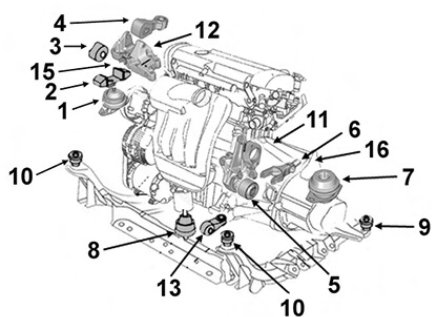

Support moteur

Engine mounting

wspornik silnika

Подушка двигателя

Soporte motor

2700065
OE 1813L5

Support BV G sup.
Upper left gearbox mounting

7

1.0i 10/09/12- EB0

2700073

OE 9806658980

Support BV G

Left gearbox mounting

7

1.2i Turbo EB2DT
1.4i 16v. EP3C BVM MA
1.6i 16v. EP6C BVM MA
BVA AL4
1.6i 16v. Turbo EP6CDT BVM
1.6i 16v. Turbo EP6CDT X EP6FDT/X
1.6 HDi -04/03/12 DV6DTED
BVM BE4R
DV6C
1.6 HDi DV6DTED
1.6 HDi BV Rob. MC
1.6 HDi 05/03/12- DV6DTED
BVM BE4R
1.6 HDi DV6DTED M
DV6ETED M
1.6 HDi DV6FC/D/E

Autres pièces Other parts Inne części другие части Otras piezas

2950028
OE 1755N0

Support échappement AV
Front exhaust pipe mounting

NEW

1.0i EB0
1.2i EB2
1.4i 16v. VTi EP3C
1.4 HDi DV4C
1.6i 16v. Turbo EP6CDT/X
1.6i 16v. VTi EP6C
1.6 HDi DV6C
1.6 HDi DV6ETED M
1.6 HDi DV6DTED/M