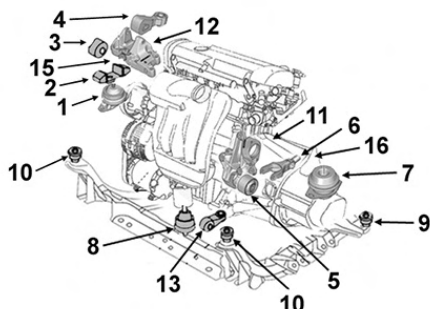

...307 CC

2950019
OE 1755L3

Support échappement AR D
Right rear exhaust pipe mounting

2.0i 16v.

EW10A

308 -09/13...

Support moteur

Engine mounting

wspornik silnika

Подушка двигателя

Soporte motor

2700039
OE 1807GJ

Support moteur D
Right engine mounting

1

1.4 VTi   EP3/C
1.6i 16v.   EP6 /C /CM

2700038
OE 1807GG

Support moteur D
Right engine mounting

1

1.6i 16v. Turbo   EP6CDT /M /MD
1.6i 16v. Turbo   EP6DT /S

2700062
OE 1839H7

Support moteur D
Right engine mounting

1

1.6i 16v. ETH   TU5JP4 BVM BE4R

2700037
OE 1807GF

Support moteur D
Right engine mounting

1

1.6 HDi   DV6ATED4
1.6 HDi   DV6DTE4/M
1.6 HDi FAP   DV6C /M
1.6 HDi FAP   DV6TED4

1.6 HDi FAP 90hp 66kw
                         DV6TED4B

2700034
OE 1839H6

Support moteur D
Right engine mounting

1

Repère vert

2.0i 16v.   EW10A

2700041
OE 1839H5

Support moteur D
Right engine mounting

1

2.0 HDi FAP   DW10BTED4
2.0 HDi FAP   DW10CTED4
2.0 HDi FAP   DW10CB DTR BVM
2.0 HDi FAP   DW10CTED4 DTR
                         BVM6