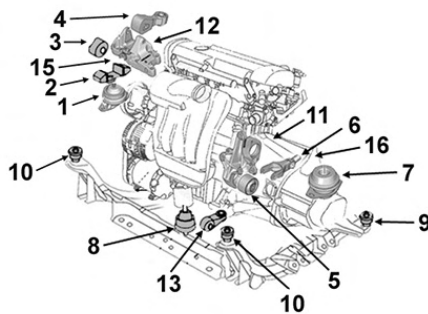

Palio

Support moteur

Engine mounting

wspornik silnika

Подушка двигателя

Soporte motor

9002414

OE 46540380

Support BV G

Left gearbox mounting

7

1.2i 04/99-12/01

1.6i 04/99-12/01