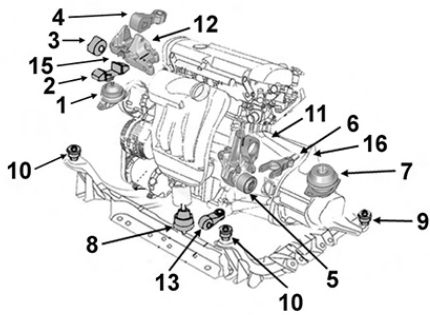

Corsa A

Support moteur

Engine mounting

wspornik silnika

Подушка двигателя

Soporte motor

9001336
OE 684195

Support moteur D
Right engine mounting

1

1.0   -03/93
1.2 /i   -03/93
1.3   -03/93
1.4   -03/93
1.6   -03/93

9001675
OE 684281

Support moteur D
Right engine mounting

1

1.5 D   -03/93
1.5 TD   -03/93

9001378
OE 682555

Support moteur AR
Rear engine mounting

5

1.5 D   -03/93
1.5 TD   -03/93